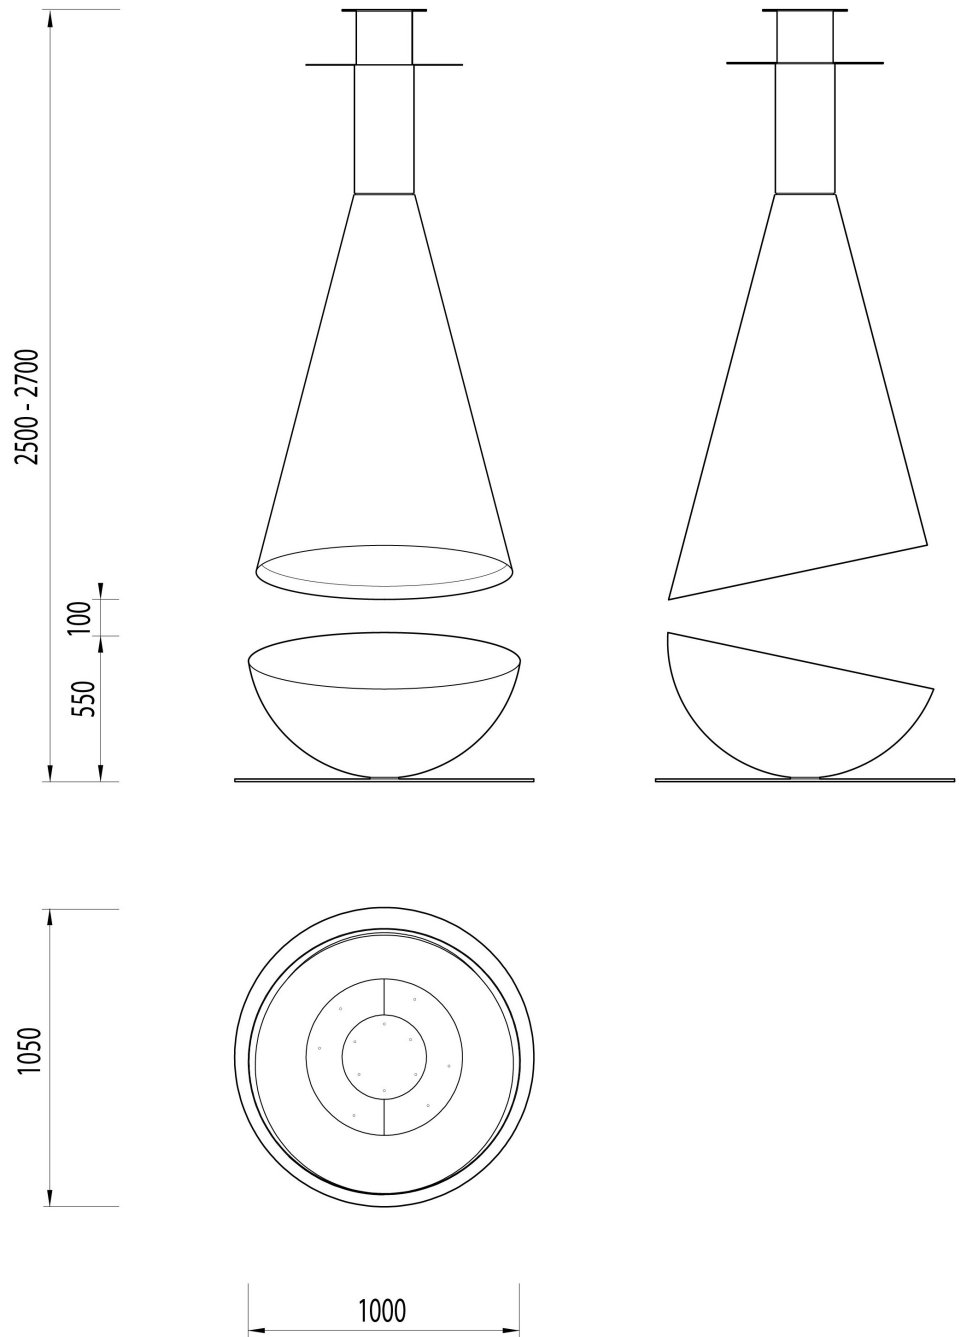

GlammFire

Thales

General Dimensions

GlammFire

Glammfire, Lda.
Zona Industrial da Lagoa, Lote G1
Rua da Suíça, nº213 | 4950-850
MONÇÃO | PORTUGAL

Tel(+351) 251 654 800
Fax(+351) 251 654 801
info@glammfire.com
www.glammfire.com

PT11697-G

Measures in mm

glamm
fire