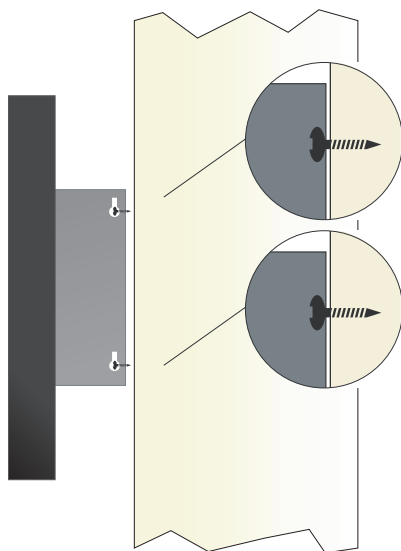

BIO FIRES

www.biofires.com

tel. 020 7724 1919

ONYX WALL MOUNTED FIREPLACE

FLAT FITTING

FLUSH FITTING

All measurements are approximate and are given for guidance purposes only.

Not to be used with MDF or other combustible material.

Please note that the Small Burner protrudes lower than the firebox. Please make allowance for the Small Burner when recessing.