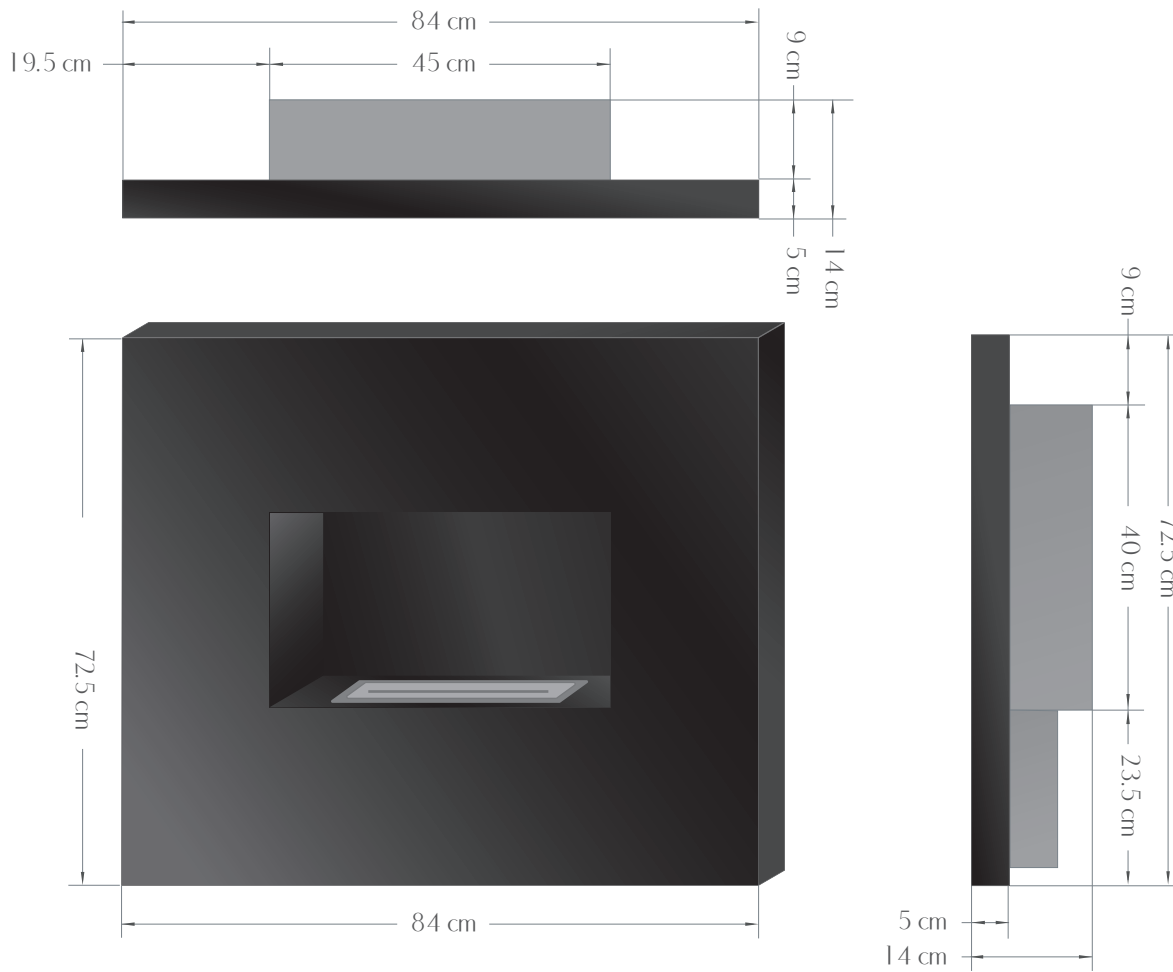

BIO FIRES

www.biofires.com

tel. 020 7724 1919

ONYX WALL MOUNTED FIREPLACE

FLAT FITTING

FLUSH FITTING

All measurements are approximate and are given for guidance purposes only.

Not to be used with MDF or other combustible material.

Please note that the Small Burner protrudes lower than the firebox. Please make allowance for the Small Burner when recessing.