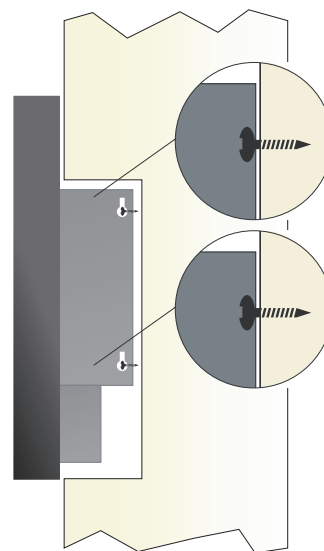

BIO FIRES

www.biofires.com

tel. 020 7724 1919

ONYX WALL MOUNTED FIREPLACE

FLAT FITTING

FLUSH FITTING

All measurements are approximate and are given for guidance purposes only.

Not to be used with MDF or other combustible material.

Please note that the Small Burner protrudes lower than the firebox. Please make allowance for the Small Burner when recessing.