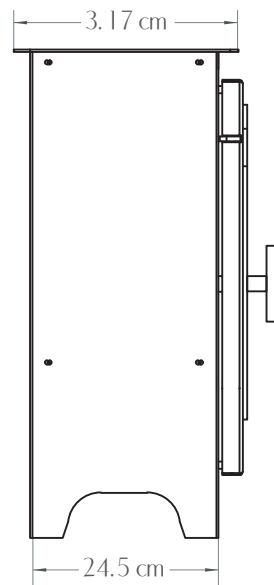

# MULBERRY BIOETHANOL STOVE

BIO FIRES  
www.biofires.com  
tel. 020 7724 1919

All measurements are approximate and are given for guidance purposes only.

This fire insert will produce real flame so all regular safety precautions and common sense should be employed. Not to be used with unprotected MDF. This unit can only be placed in fully fireproof surrounding, fireproof lined openings or old redundant fireplaces. Make sure your chimney is not blocked with any flammable materials. When used as a freestanding unit outside a fireplace opening place only against heat-resistant surfaces and walls; no wallpaper is suitable (if your wall is not heatproof line it with fireproof cement and optional fireproof paint).