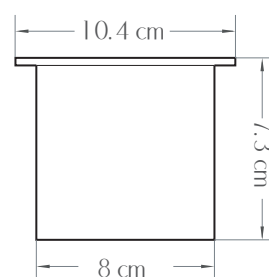

# MULBERRY BIOETHANOL STOVE

BIO FIRES  
www.biofires.com  
tel. 020 7724 1919

All measurements are approximate and are given for guidance purposes only.

This fire insert will produce real flame so all regular safety precautions and common sense should be employed. Not to be used with unprotected MDF. This unit can only be placed in fully fireproof surrounding, fireproof lined openings or old redundant fireplaces. Make sure your chimney is not blocked with any flammable materials. When used as a freestanding unit outside a fireplace opening place only against heat-resistant surfaces and walls; no wallpaper is suitable (if your wall is not heatproof line it with fireproof cement and optional fireproof paint).