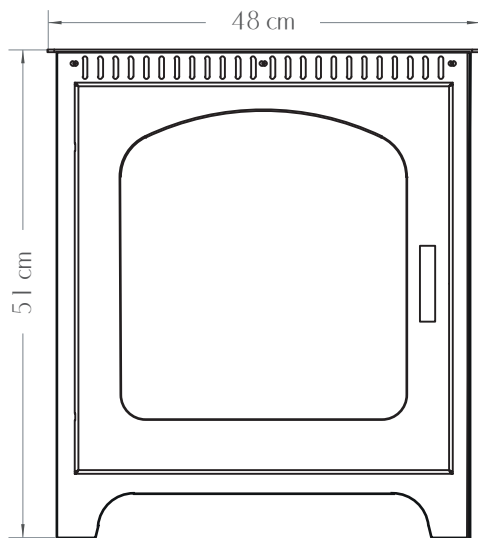

# MULBERRY BIOETHANOL STOVE

BIO FIRES  
www.biofires.com  
tel. 020 7724 1919

All measurements are approximate and are given for guidance purposes only.

This fire insert will produce real flame so all regular safety precautions and common sense should be employed. Not to be used with unprotected MDF. This unit can only be placed in fully fireproof surrounding, fireproof lined openings or old redundant fireplaces. Make sure your chimney is not blocked with any flammable materials. When used as a freestanding unit outside a fireplace opening place only against heat-resistant surfaces and walls; no wallpaper is suitable (if your wall is not heatproof line it with fireproof cement and optional fireproof paint).