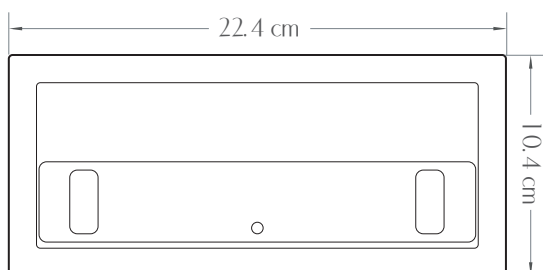

# MULBERRY BIOETHANOL STOVE

BIO FIRES  
www.biofires.com  
tel. 020 7724 1919

All measurements are approximate and are given for guidance purposes only.

This fire insert will produce real flame so all regular safety precautions and common sense should be employed. Not to be used with unprotected MDF. This unit can only be placed in fully fireproof surrounding, fireproof lined openings or old redundant fireplaces. Make sure your chimney is not blocked with any flammable materials. When used as a freestanding unit outside a fireplace opening place only against heat-resistant surfaces and walls; no wallpaper is suitable (if your wall is not heatproof line it with fireproof cement and optional fireproof paint).