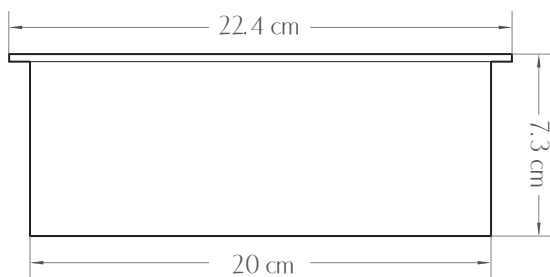

# MULBERRY BIOETHANOL STOVE

BIO FIRES  
www.biofires.com  
tel. 020 7724 1919

All measurements are approximate and are given for guidance purposes only.

This fire insert will produce real flame so all regular safety precautions and common sense should be employed. Not to be used with unprotected MDF. This unit can only be placed in fully fireproof surrounding, fireproof lined openings or old redundant fireplaces. Make sure your chimney is not blocked with any flammable materials. When used as a freestanding unit outside a fireplace opening place only against heat-resistant surfaces and walls; no wallpaper is suitable (if your wall is not heatproof line it with fireproof cement and optional fireproof paint).