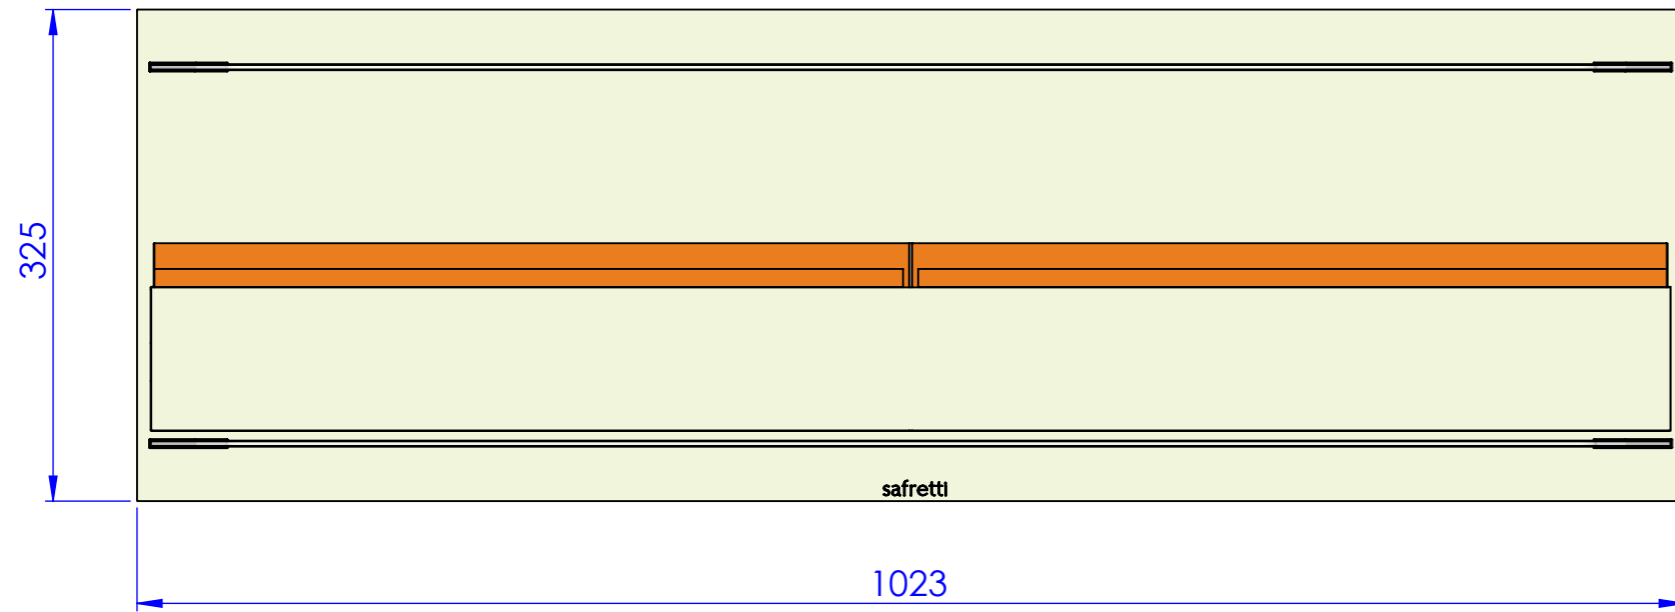

Magic-Fire[®]

by safretti

Powersupply: 220-230 V

Magic-Fire[®]

by safretti