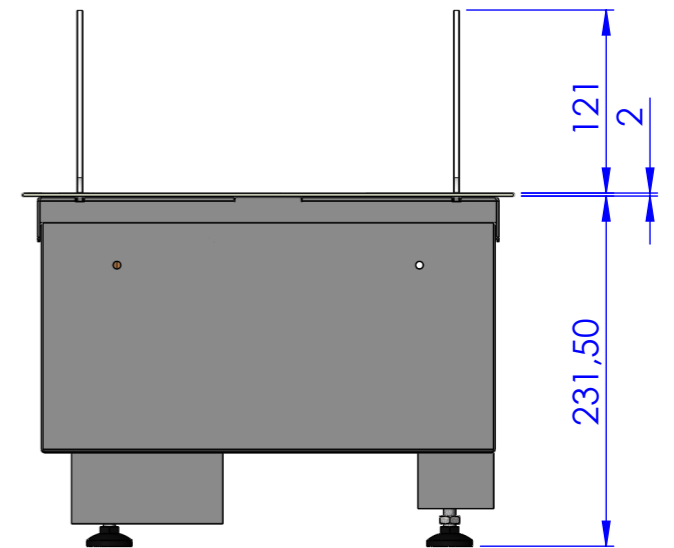

Magic-Fire[®]

by safretti

Powersupply: 220-230 V

Magic-Fire[®]

by safretti