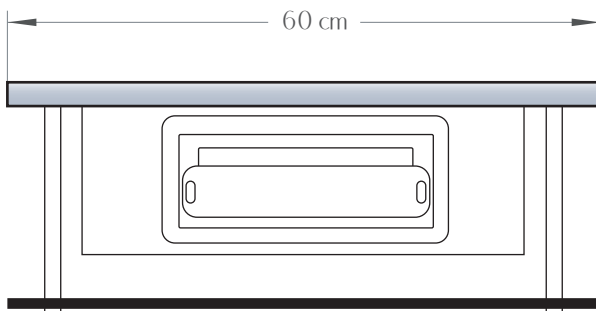

BIO FIRES

www.biofires.com

tel. 020 7724 1919

CAPRI FLAME

All measurements are approximate and are given for guidance purposes only.
Not to be used with MDF or other combustable material.