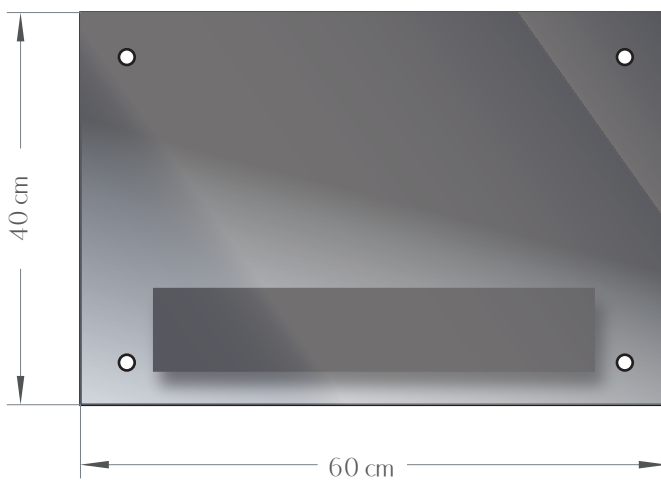

BIO FIRES

www.biofires.com

tel. 020 7724 1919

CAPRI FLAME

All measurements are approximate and are given for guidance purposes only.
Not to be used with MDF or other combustable material.