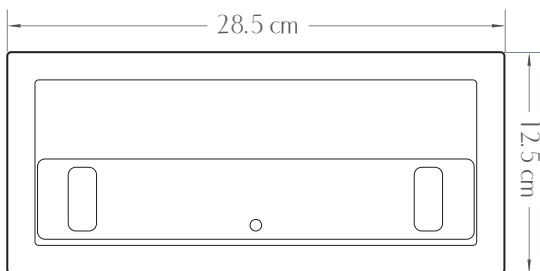

BIO FIRES

www.biofires.com

tel. 020 7724 1919

CAPRI FLAME

All measurements are approximate and are given for guidance purposes only.
Not to be used with MDF or other combustable material.