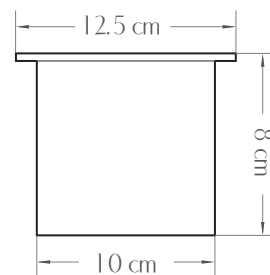

BIO FIRES

www.biofires.com

tel. 020 7724 1919

CAPRI FLAME

All measurements are approximate and are given for guidance purposes only.
Not to be used with MDF or other combustable material.