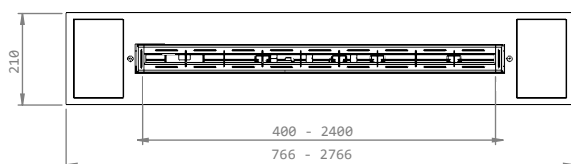

### OPTION FRONTAL GLASS

Burner	MEASUREMENT	Quantity
400	395 x 6 x 75	1
600	595 x 6 x 75	1
800	795 x 6 x 75	1
1200	1195 x 6 x 75	1
1600	1595 x 6 x 75	1
2000	995 x 6 x 75	2
2400	1195 x 6 x 75	2

### OPTION DISPLACED FILLING SYSTEM

Provides the comfort of an automatic supply distanced from the installation site.

TOP VIEW

FRONT VIEW

SIDE VIEW