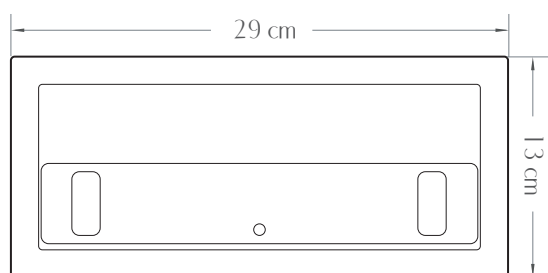

BIO FIRES

www.biofires.com

tel. 020 7724 1919

BIO ETHANOL FIRE GRATE

All measurements are approximate and are given for guidance purposes only.

This fire insert will produce real flame so all regular safety precautions and common sense should be employed. Not to be used with unprotected MDF. This unit can only be placed in fully fireproof surrounding, fireproof lined openings or old redundant fireplaces. Make sure your chimney is not blocked with any flammable materials.