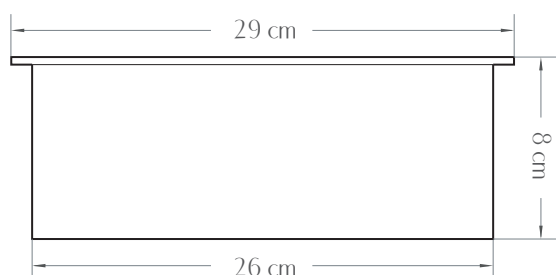

BIO FIRES

www.biofires.com

tel. 020 7724 1919

BIO ETHANOL FIRE GRATE

All measurements are approximate and are given for guidance purposes only.

This fire insert will produce real flame so all regular safety precautions and common sense should be employed. Not to be used with unprotected MDF. This unit can only be placed in fully fireproof surrounding, fireproof lined openings or old redundant fireplaces. Make sure your chimney is not blocked with any flammable materials.