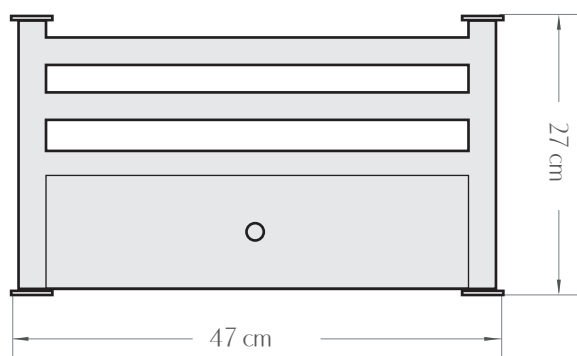

BIO FIRES

www.biofires.com

tel. 020 7724 1919

BIO ETHANOL FIRE GRATE

All measurements are approximate and are given for guidance purposes only.

This fire insert will produce real flame so all regular safety precautions and common sense should be employed. Not to be used with unprotected MDF. This unit can only be placed in fully fireproof surrounding, fireproof lined openings or old redundant fireplaces. Make sure your chimney is not blocked with any flammable materials.