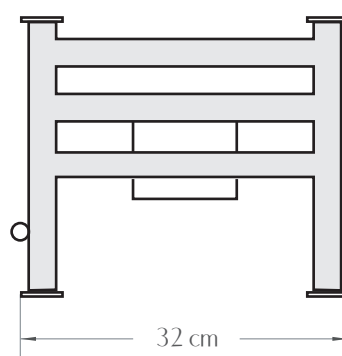

BIO FIRES

www.biofires.com

tel. 020 7724 1919

BIO ETHANOL FIRE GRATE

All measurements are approximate and are given for guidance purposes only.

This fire insert will produce real flame so all regular safety precautions and common sense should be employed. Not to be used with unprotected MDF. This unit can only be placed in fully fireproof surrounding, fireproof lined openings or old redundant fireplaces. Make sure your chimney is not blocked with any flammable materials.