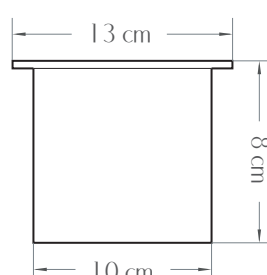

BIO FIRES

www.biofires.com

tel. 020 7724 1919

BIO ETHANOL FIRE GRATE

All measurements are approximate and are given for guidance purposes only.

This fire insert will produce real flame so all regular safety precautions and common sense should be employed. Not to be used with unprotected MDF. This unit can only be placed in fully fireproof surrounding, fireproof lined openings or old redundant fireplaces. Make sure your chimney is not blocked with any flammable materials.