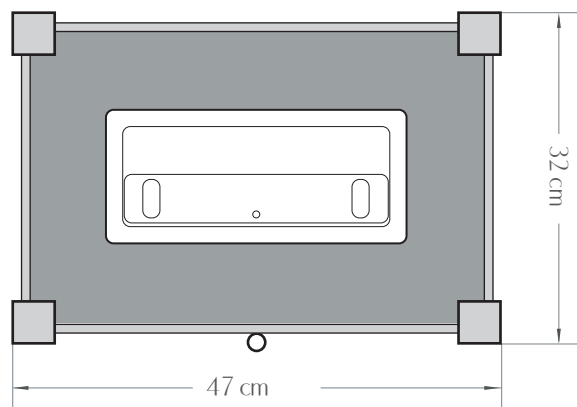

BIO FIRES

www.biofires.com

tel. 020 7724 1919

BIO ETHANOL FIRE GRATE

All measurements are approximate and are given for guidance purposes only.

This fire insert will produce real flame so all regular safety precautions and common sense should be employed. Not to be used with unprotected MDF. This unit can only be placed in fully fireproof surrounding, fireproof lined openings or old redundant fireplaces. Make sure your chimney is not blocked with any flammable materials.