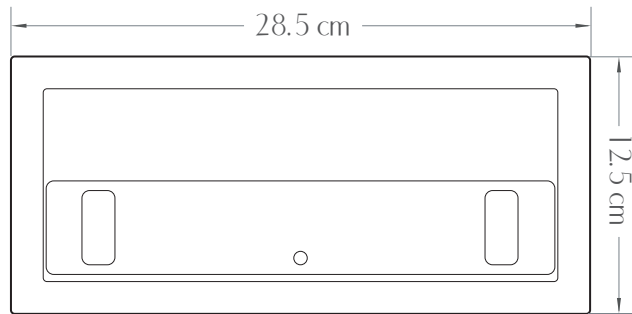

BIO FIRES

www.biofires.com

tel. 020 7724 1919

SMALL BURNER

All measurements are approximate and are given for guidance purposes only.

This fire insert will produce real flame so all regular safety precautions and common sense should be employed. Not to be used with unprotected MDF. This unit can only be placed in fully fireproof surrounding, fireproof lined openings or old redundant fireplaces. Make sure your chimney is not blocked with any flammable materials.