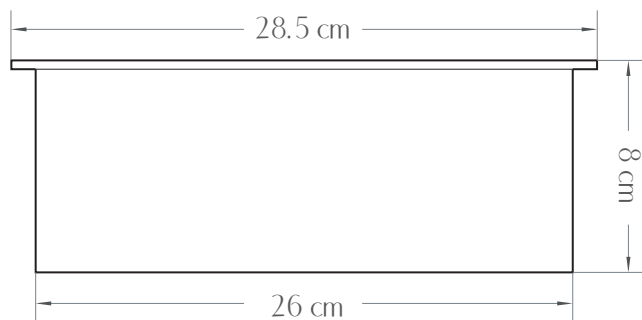

BIO FIRES

www.biofires.com

tel. 020 7724 1919

SMALL BURNER

All measurements are approximate and are given for guidance purposes only.

This fire insert will produce real flame so all regular safety precautions and common sense should be employed. Not to be used with unprotected MDF. This unit can only be placed in fully fireproof surrounding, fireproof lined openings or old redundant fireplaces. Make sure your chimney is not blocked with any flammable materials.