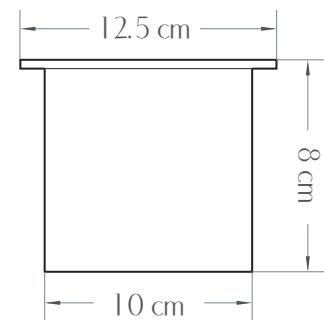

BIO FIRES

www.biofires.com

tel. 020 7724 1919

SMALL BURNER

All measurements are approximate and are given for guidance purposes only.

This fire insert will produce real flame so all regular safety precautions and common sense should be employed. Not to be used with unprotected MDF. This unit can only be placed in fully fireproof surrounding, fireproof lined openings or old redundant fireplaces. Make sure your chimney is not blocked with any flammable materials.