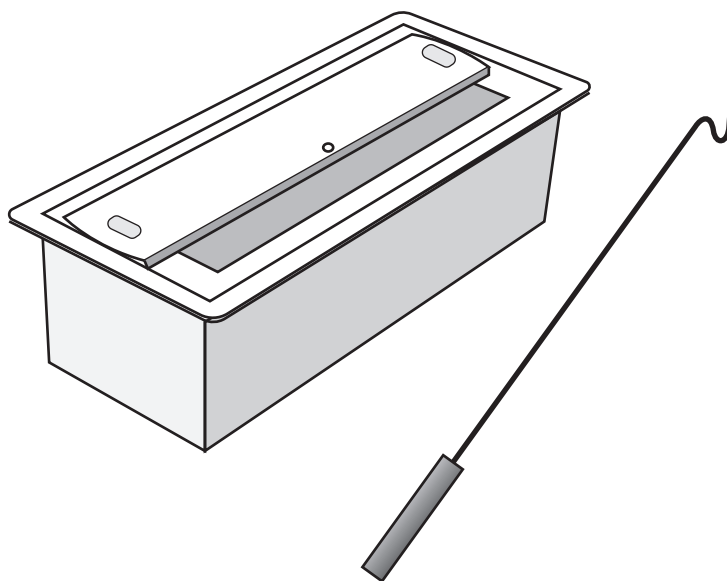

BIO FIRES

www.biofires.com

tel. 020 7724 1919

SMALL BURNER

All measurements are approximate and are given for guidance purposes only.

This fire insert will produce real flame so all regular safety precautions and common sense should be employed. Not to be used with unprotected MDF. This unit can only be placed in fully fireproof surrounding, fireproof lined openings or old redundant fireplaces. Make sure your chimney is not blocked with any flammable materials.