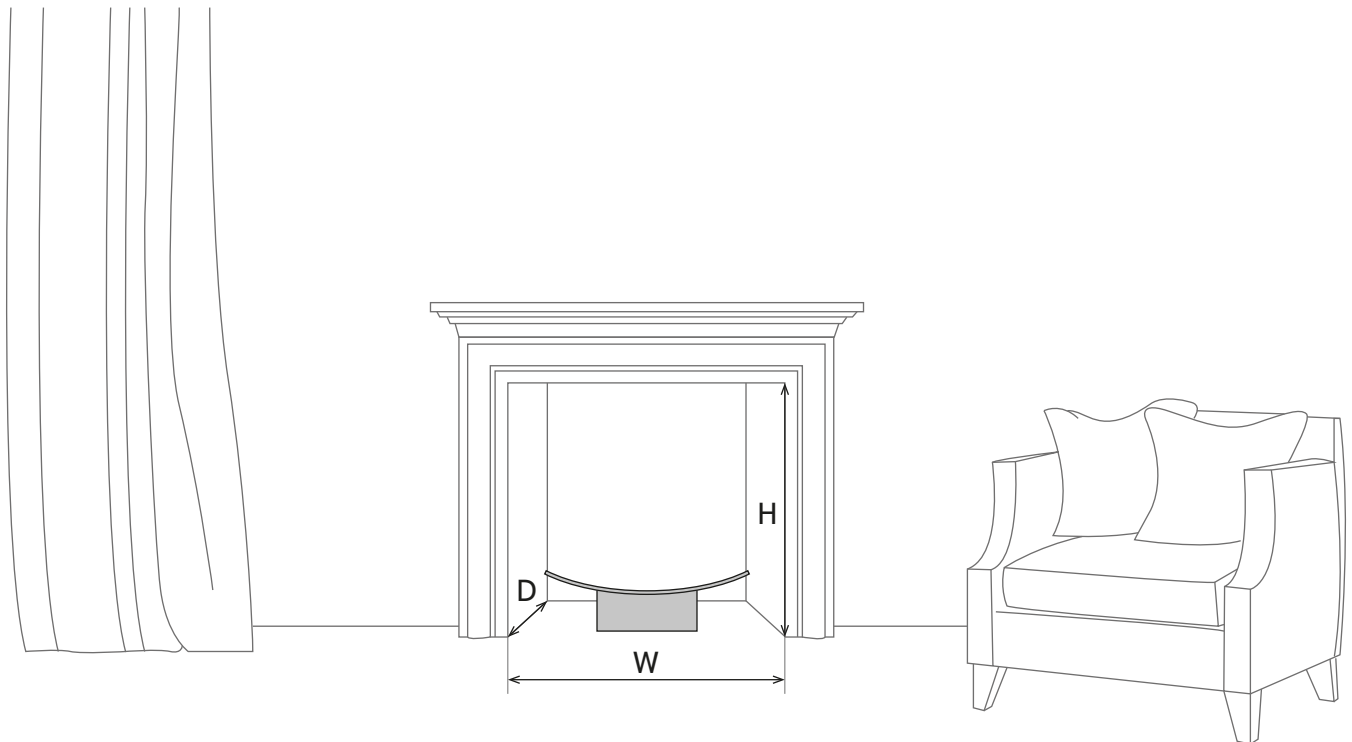

MINIMUM REQUIRED OPENING SIZE

BIO FIRES
www.biofires.com
tel. 020 7724 1919

PRODUCTS:

GRAVITY Bioethanol Fire with Glass Panels

ZEN Bioethanol Fire in Mirrored Finish

H (Height): 400 mm / 15.74"

D (Depth): The product can protrude outside the fireplace opening, as long as the flame is within the hole. We recommend that the grate is placed as far back in the firebox as possible to create the most realistic illusion of a real fireplace.

W (Width): There is no requisite width for the fireplace, however the grate will look more aesthetically pleasing with at least a small gap either side of the product.