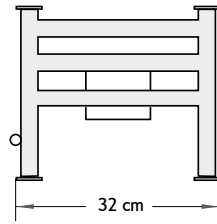

BIO ETHANOL FIRE GRATE

*All measurements are approximate and given
for guidance purposes only.*

- 100% HEAT EFFICIENT
- EASY USE
- NO MESS OR SMOKE

3–6 h
from 1.3 L of
fuel