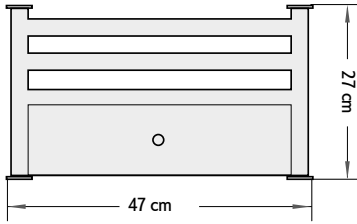

BIO ETHANOL FIRE GRATE

*All measurements are approximate and given
for guidance purposes only.*

- 100% HEAT EFFICIENT
- EASY USE
- NO MESS OR SMOKE

3–6 h
from 1.3 L of
fuel