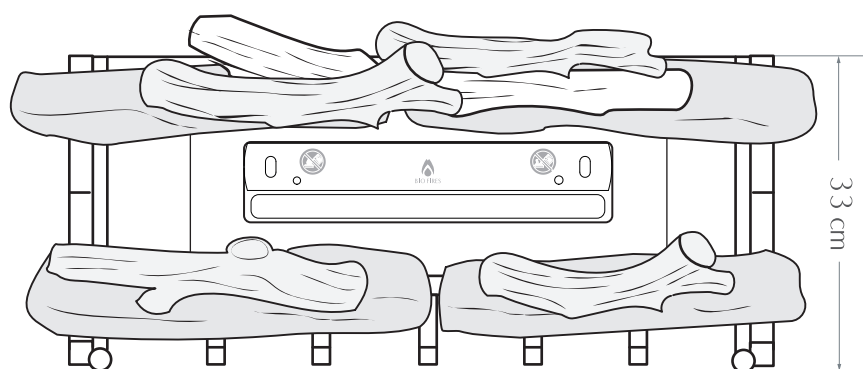

# VERMONT BIO ETHANOL FIRE GRATE

All measurements are approximate and are given for guidance purposes only.

This fire insert will produce real flame so all regular safety precautions and common sense should be employed. Not to be used with unprotected MDF. This unit can only be placed in fully fireproof surrounding, fireproof lined openings or old redundant fireplaces. Make sure your chimney is not blocked with any flammable materials.