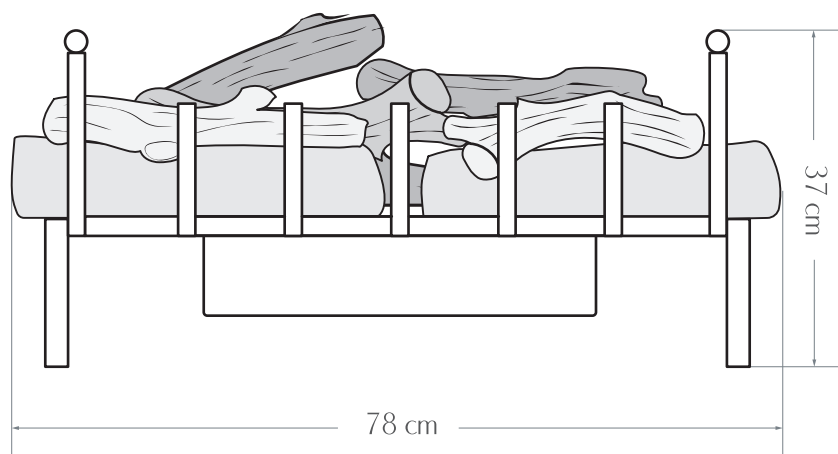

# VERMONT BIO ETHANOL FIRE GRATE

All measurements are approximate and are given for guidance purposes only.

This fire insert will produce real flame so all regular safety precautions and common sense should be employed. Not to be used with unprotected MDF. This unit can only be placed in fully fireproof surrounding, fireproof lined openings or old redundant fireplaces. Make sure your chimney is not blocked with any flammable materials.