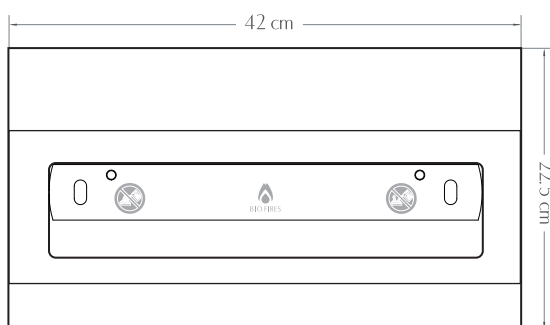

# VERMONT BIO ETHANOL FIRE GRATE

All measurements are approximate and are given for guidance purposes only.

This fire insert will produce real flame so all regular safety precautions and common sense should be employed. Not to be used with unprotected MDF. This unit can only be placed in fully fireproof surrounding, fireproof lined openings or old redundant fireplaces. Make sure your chimney is not blocked with any flammable materials.