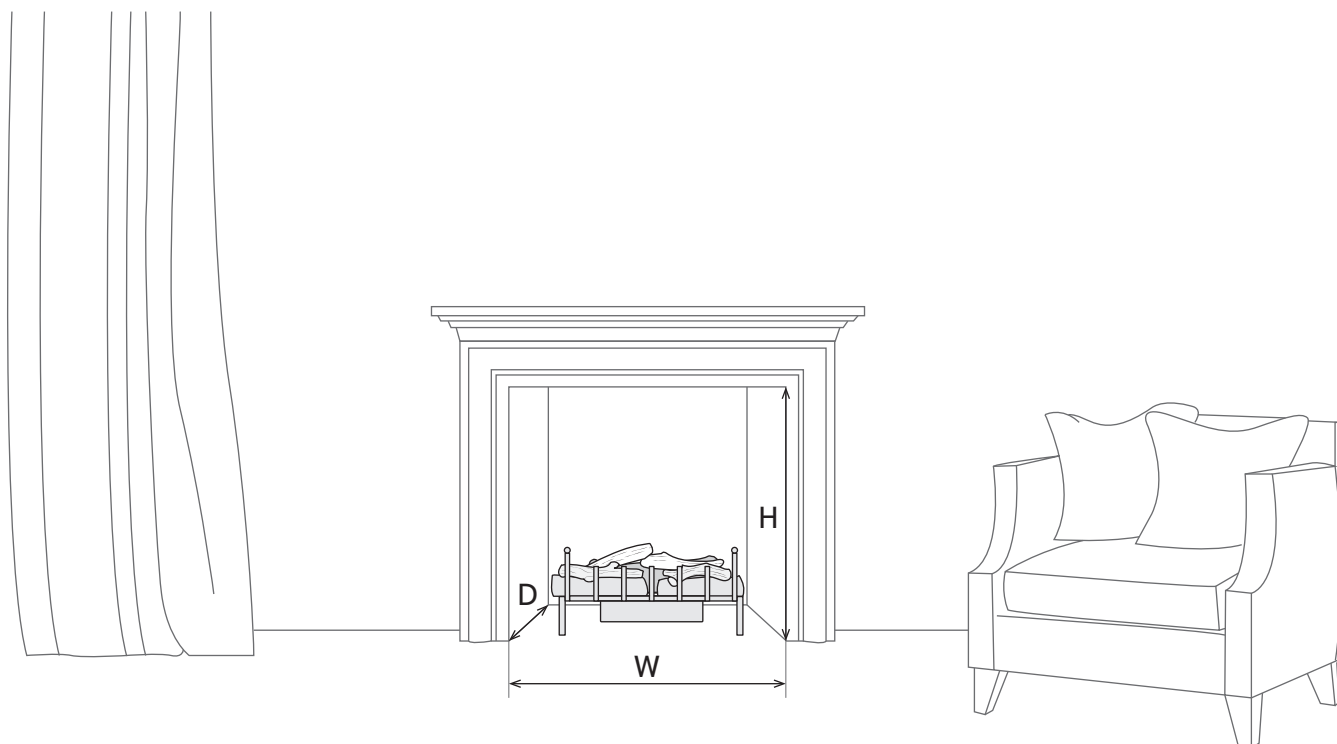

# MINIMUM REQUIRED OPENING SIZE

BIO FIRES  
www.biofires.com  
tel. 020 7724 1919

PRODUCTS:

VERMONT

**H (Height): 370mm / 14.5"**

**D (Depth):** The product can protrude outside the fireplace opening, as long as the flame is within the hole. We recommend that the grate is placed as far back in the firebox as possible to create the most realistic illusion of a real fireplace.

**W (Width):** There is no requisite width for the fireplace, however the grate will look more aesthetically pleasing with at least a small gap either side of the product.