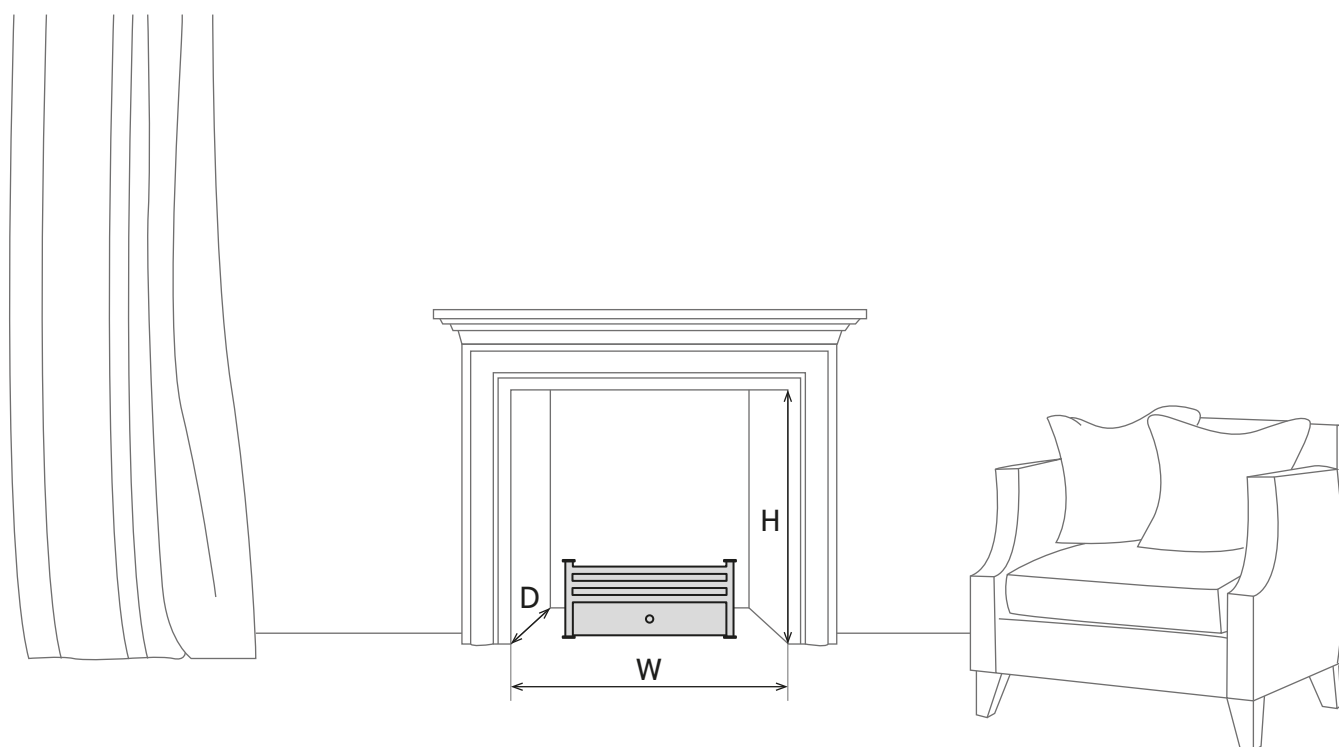

## MINIMUM REQUIRED OPENING SIZE

---

### PRODUCTS:

ASCOT Bioethanol Fire Grates

COTSWOLD Real Log Bioethanol Fire Grate

MONTAGU Traditional Bioethanol Fire Grates

WINDSOR Traditional Bioethanol Fire Grate in Black Satin Finish

---

**H (Height): 600 mm / 23.62"**

**D (Depth):** The product can protrude outside the fireplace opening, as long as the flame is within the hole. We recommend that the grate is placed as far back in the firebox as possible to create the most realistic illusion of a real fireplace.

**W (Width):** There is no requisite width for the fireplace, however the grate will look more aesthetically pleasing with at least a small gap either side of the product.