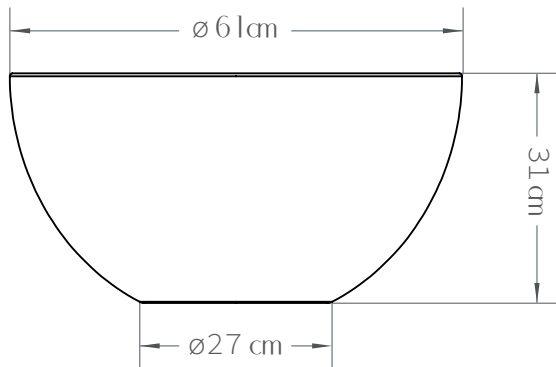

CONCRETE OUTDOOR BIO ETHANOL MINI FIREPIT

BIO FIRES
www.biofires.com
tel. 020 7724 1919

This is a freestanding decorative bio ethanol fireplace that is made for **OUTDOOR USE ONLY**. There must be minimum 2 m clearance above the firepit at all times and minimum 1.5 m clearance between the firepit and any flammable materials, including trees or shrubbery (check installation instructions for more details).