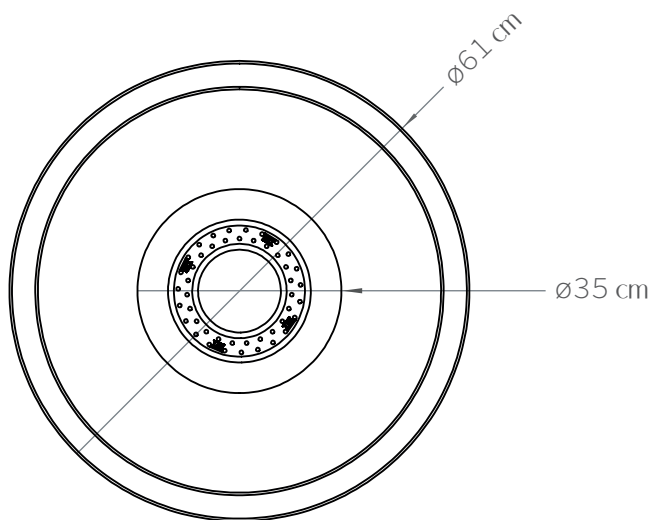

CONCRETE OUTDOOR BIO ETHANOL MINI FIREPIT

BIO FIRES
www.biofires.com
tel. 020 7724 1919

This is a freestanding decorative bio ethanol fireplace that is made for **OUTDOOR USE ONLY**. There must be minimum 2 m clearance above the firepit at all times and minimum 1.5 m clearance between the firepit and any flammable materials, including trees or shrubbery (check installation instructions for more details).