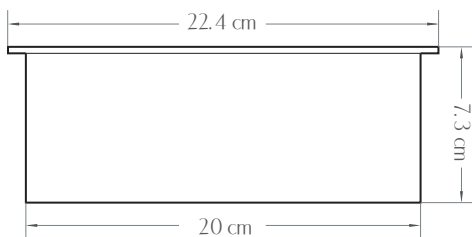

# ZEN BIO FIREPLACE

BIO FIRES  
www.biofires.com  
tel. 020 7724 1919

All measurements are approximate and are given for guidance purposes only.

This fire insert will produce real flame so all regular safety precautions and common sense should be employed. Not to be used with unprotected MDF. This unit can only be placed in fully fireproof surrounding, fireproof lined openings or old redundant fireplaces. Make sure your chimney is not blocked with any flammable materials.