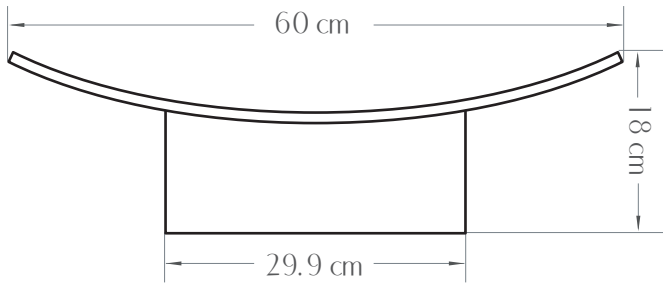

# ZEN BIO FIREPLACE

BIO FIRES  
www.biofires.com  
tel. 020 7724 1919

All measurements are approximate and are given for guidance purposes only.

This fire insert will produce real flame so all regular safety precautions and common sense should be employed. Not to be used with unprotected MDF. This unit can only be placed in fully fireproof surrounding, fireproof lined openings or old redundant fireplaces. Make sure your chimney is not blocked with any flammable materials.