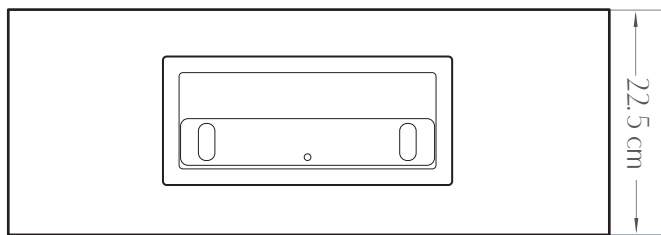

# ZEN BIO FIREPLACE

BIO FIRES  
www.biofires.com  
tel. 020 7724 1919

All measurements are approximate and are given for guidance purposes only.

This fire insert will produce real flame so all regular safety precautions and common sense should be employed. Not to be used with unprotected MDF. This unit can only be placed in fully fireproof surrounding, fireproof lined openings or old redundant fireplaces. Make sure your chimney is not blocked with any flammable materials.