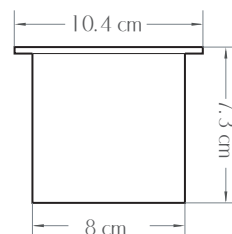

# ZEN BIO FIREPLACE

BIO FIRES  
www.biofires.com  
tel. 020 7724 1919

All measurements are approximate and are given for guidance purposes only.

This fire insert will produce real flame so all regular safety precautions and common sense should be employed. Not to be used with unprotected MDF. This unit can only be placed in fully fireproof surrounding, fireproof lined openings or old redundant fireplaces. Make sure your chimney is not blocked with any flammable materials.