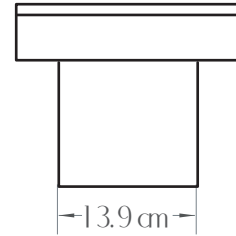

# ZEN BIO FIREPLACE

BIO FIRES  
www.biofires.com  
tel. 020 7724 1919

All measurements are approximate and are given for guidance purposes only.

This fire insert will produce real flame so all regular safety precautions and common sense should be employed. Not to be used with unprotected MDF. This unit can only be placed in fully fireproof surrounding, fireproof lined openings or old redundant fireplaces. Make sure your chimney is not blocked with any flammable materials.