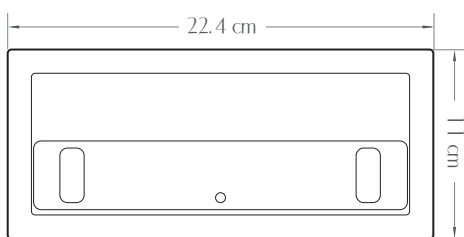

# ZEN BIO FIREPLACE

BIO FIRES  
www.biofires.com  
tel. 020 7724 1919

All measurements are approximate and are given for guidance purposes only.

This fire insert will produce real flame so all regular safety precautions and common sense should be employed. Not to be used with unprotected MDF. This unit can only be placed in fully fireproof surrounding, fireproof lined openings or old redundant fireplaces. Make sure your chimney is not blocked with any flammable materials.