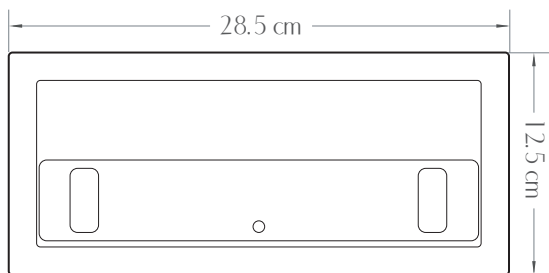

# ROMA II BIO FIREPLACE

BIO FIRES  
www.biofires.com  
tel. 020 7724 1919

All measurements are approximate and are given for guidance purposes only.

This fire insert will produce real flame so all regular safety precautions and common sense should be employed. Not to be used with unprotected MDF.