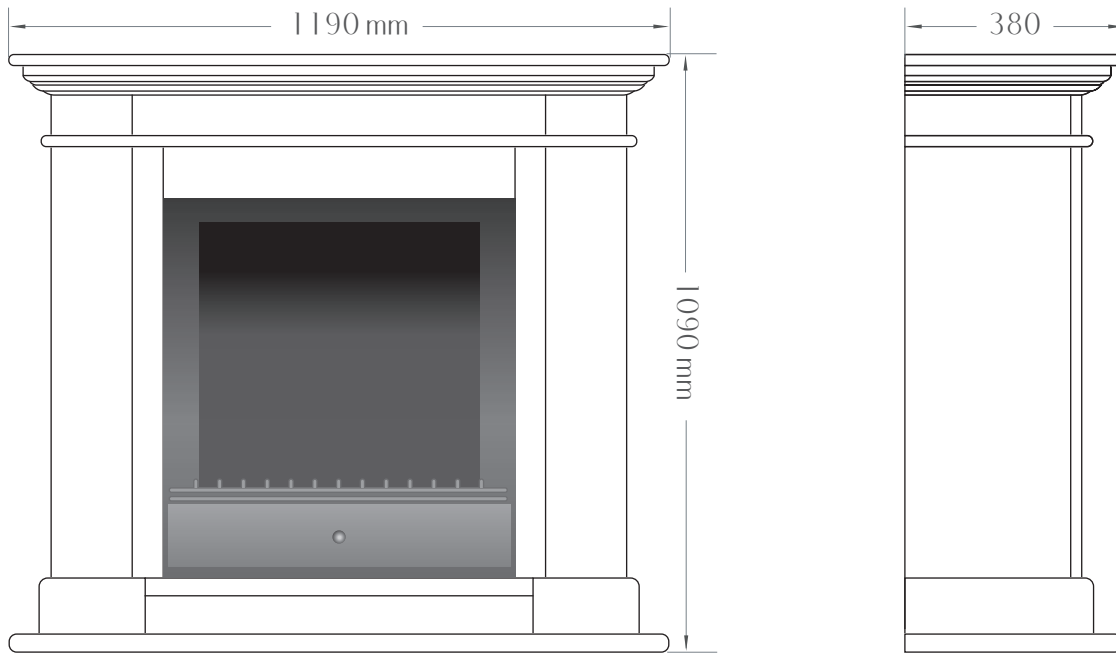

# ROMA II BIO FIREPLACE

BIO FIRES  
www.biofires.com  
tel. 020 7724 1919

All measurements are approximate and are given for guidance purposes only.

This fire insert will produce real flame so all regular safety precautions and common sense should be employed. Not to be used with unprotected MDF.