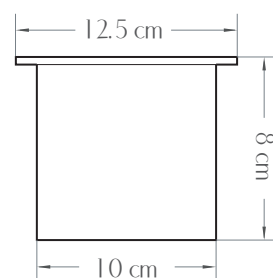

# ROMA II BIO FIREPLACE

BIO FIRES  
www.biofires.com  
tel. 020 7724 1919

All measurements are approximate and are given for guidance purposes only.

This fire insert will produce real flame so all regular safety precautions and common sense should be employed. Not to be used with unprotected MDF.