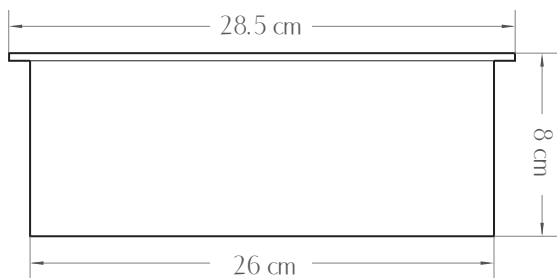

# ROMA II BIO FIREPLACE

BIO FIRES  
www.biofires.com  
tel. 020 7724 1919

All measurements are approximate and are given for guidance purposes only.

This fire insert will produce real flame so all regular safety precautions and common sense should be employed. Not to be used with unprotected MDF.