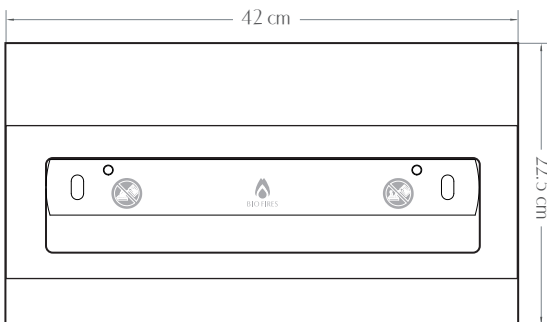

LUXURY MONTAGU TRADITIONAL BIO ETHANOL FIRE GRATE

BIO FIRES
www.biofires.com
tel. 020 7724 1919

All measurements are approximate and are given for guidance purposes only.

This fire insert will produce real flame so all regular safety precautions and common sense should be employed. Not to be used with unprotected MDF. This unit can only be placed in fully fireproof surrounding, fireproof lined openings or old redundant fireplaces. Make sure your chimney is not blocked with any flammable materials.