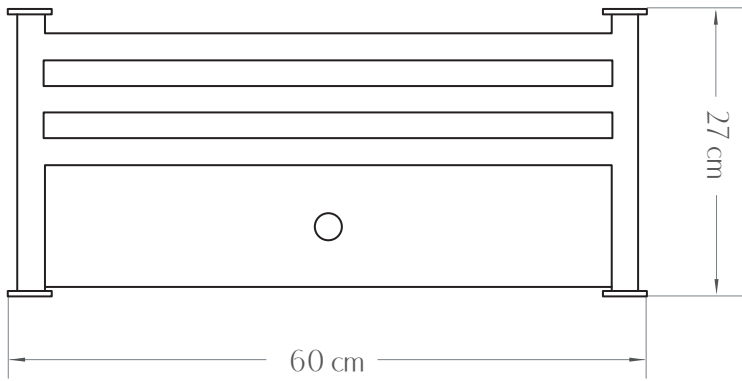

LUXURY MONTAGU TRADITIONAL BIO ETHANOL FIRE GRATE

BIO FIRES
www.biofires.com
tel. 020 7724 1919

All measurements are approximate and are given for guidance purposes only.

This fire insert will produce real flame so all regular safety precautions and common sense should be employed. Not to be used with unprotected MDF. This unit can only be placed in fully fireproof surrounding, fireproof lined openings or old redundant fireplaces. Make sure your chimney is not blocked with any flammable materials.