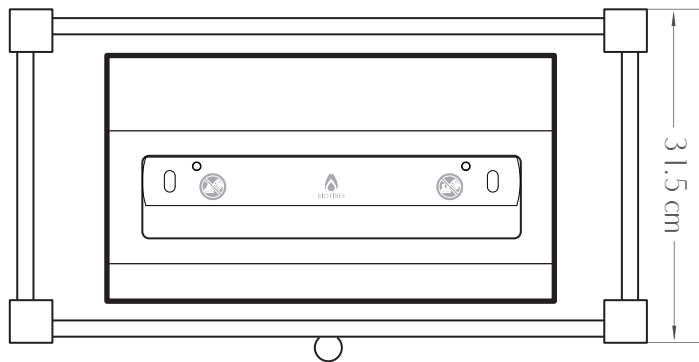

LUXURY MONTAGU TRADITIONAL BIO ETHANOL FIRE GRATE

BIO FIRES
www.biofires.com
tel. 020 7724 1919

All measurements are approximate and are given for guidance purposes only.

This fire insert will produce real flame so all regular safety precautions and common sense should be employed. Not to be used with unprotected MDF. This unit can only be placed in fully fireproof surrounding, fireproof lined openings or old redundant fireplaces. Make sure your chimney is not blocked with any flammable materials.