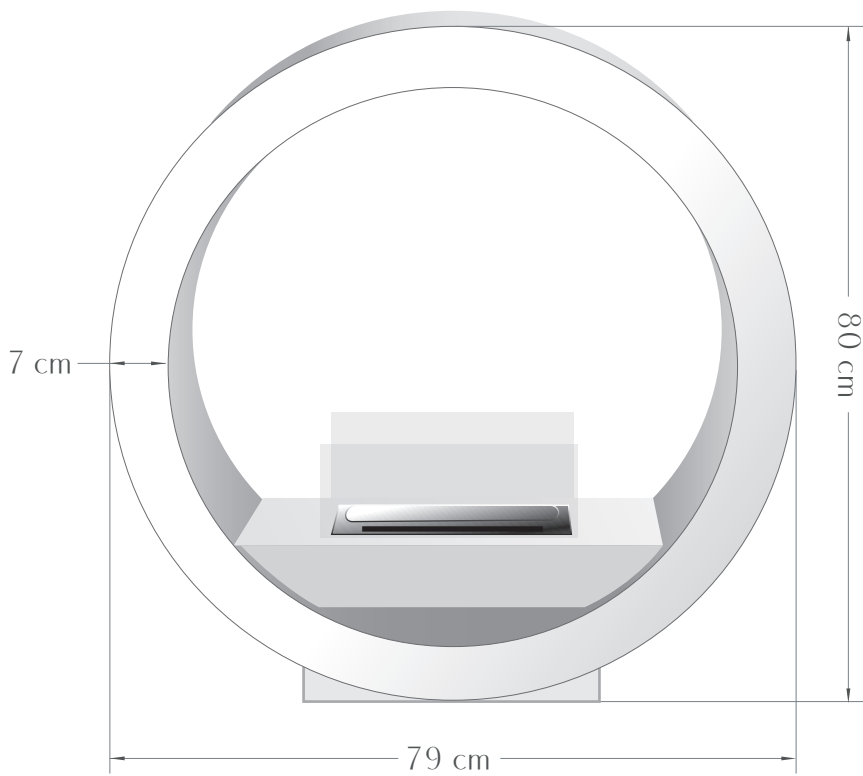

GLOBE FLAME

BIO FIRES
www.biofires.com
tel. 020 7724 1919

All measurements are approximate and are given for guidance purposes only.