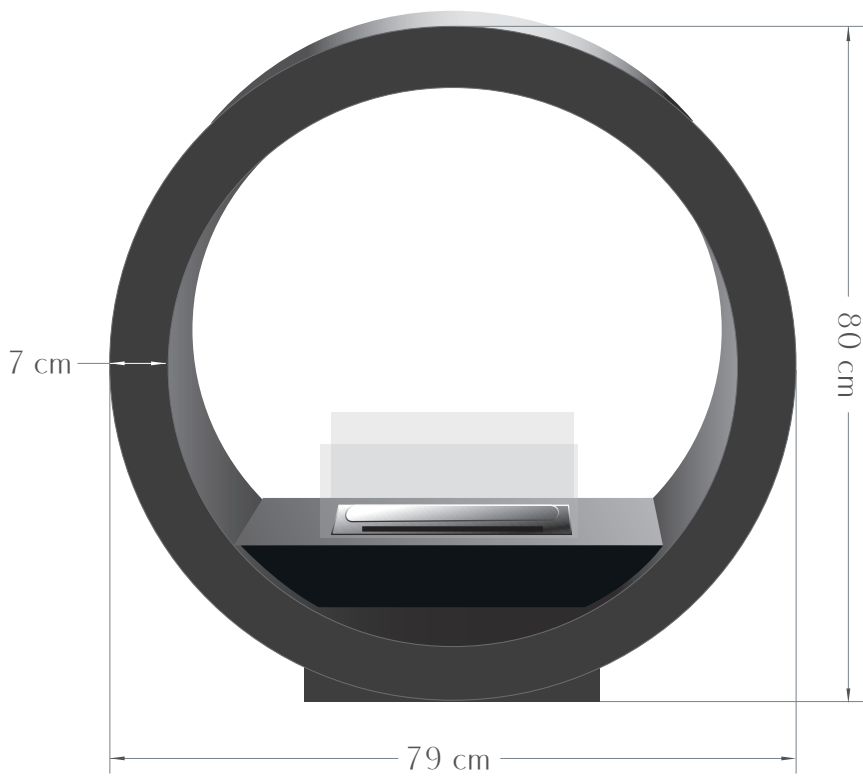

GLOBE FLAME

BIO FIRES
www.biofires.com
tel. 020 7724 1919

All measurements are approximate and are given for guidance purposes only.