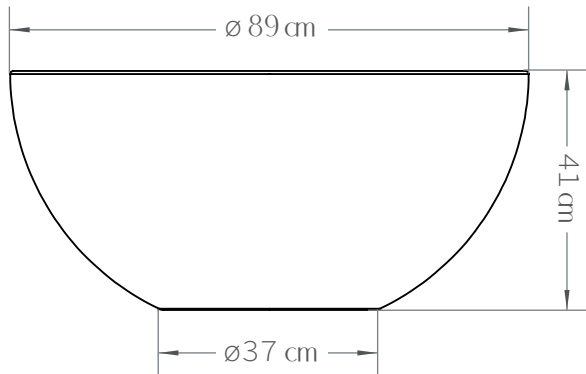

CONCRETE OUTDOOR BIO ETHANOL FIREPIT TABLE

BIO FIRES
www.biofires.com
tel. 020 7724 1919

This is a freestanding decorative bio ethanol fireplace that is made for OUTDOOR USE ONLY. There must be minimum 2 m clearance above the firepit at all times and minimum 1.5 m clearance between the firepit and any flammable materials, including trees or shrubbery (check installation instructions for more details).