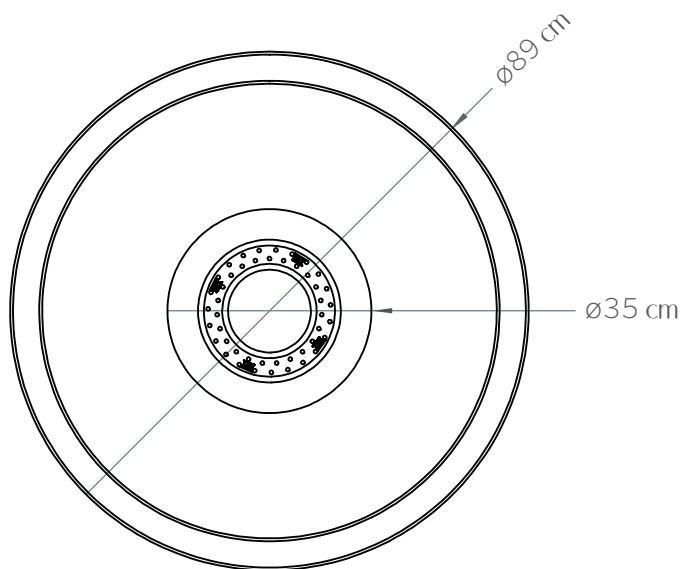

CONCRETE OUTDOOR BIO ETHANOL FIREPIT TABLE

BIO FIRES
www.biofires.com
tel. 020 7724 1919

This is a freestanding decorative bio ethanol fireplace that is made for OUTDOOR USE ONLY. There must be minimum 2 m clearance above the firepit at all times and minimum 1.5 m clearance between the firepit and any flammable materials, including trees or shrubbery (check installation instructions for more details).