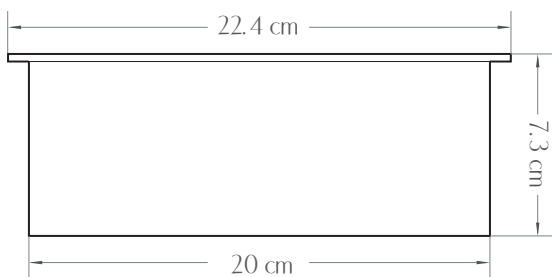

# CARRINGTON TRADITIONAL BIO ETHANOL FIREPLACE

BIO FIRES  
www.biofires.com  
tel. 020 7724 1919

All measurements are approximate and are given for guidance purposes only.

This fire insert will produce real flame so all regular safety precautions and common sense should be employed. Not to be used with unprotected MDF.