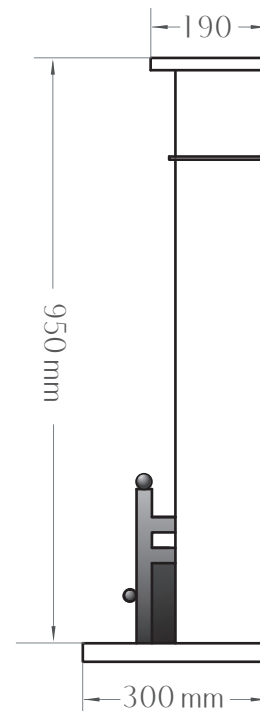

# CARRINGTON TRADITIONAL BIO ETHANOL FIREPLACE

BIO FIRES  
www.biofires.com  
tel. 020 7724 1919

All measurements are approximate and are given for guidance purposes only.

This fire insert will produce real flame so all regular safety precautions and common sense should be employed. Not to be used with unprotected MDF.