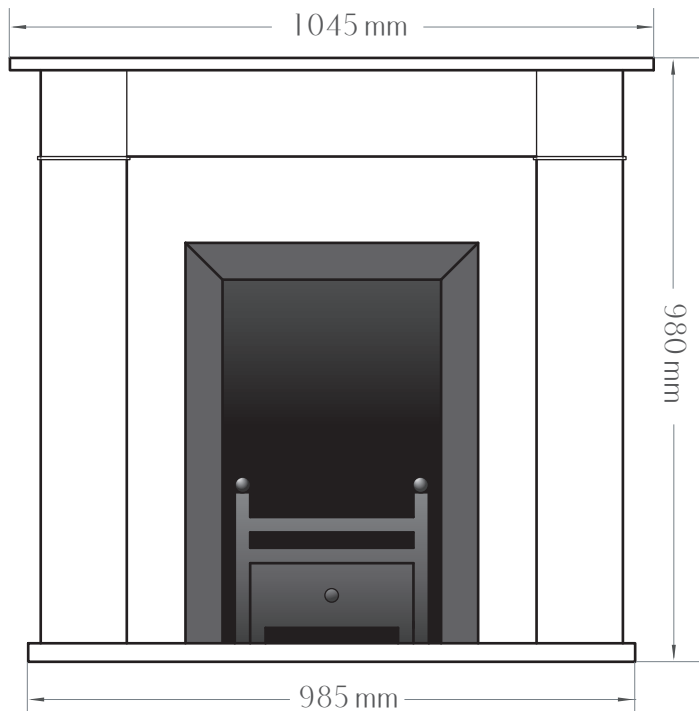

# CARRINGTON TRADITIONAL BIO ETHANOL FIREPLACE

BIO FIRES  
www.biofires.com  
tel. 020 7724 1919

All measurements are approximate and are given for guidance purposes only.

This fire insert will produce real flame so all regular safety precautions and common sense should be employed. Not to be used with unprotected MDF.