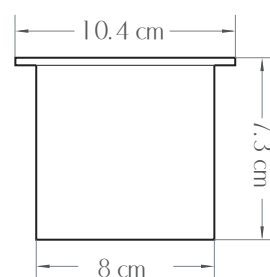

# CARRINGTON TRADITIONAL BIO ETHANOL FIREPLACE

BIO FIRES  
www.biofires.com  
tel. 020 7724 1919

All measurements are approximate and are given for guidance purposes only.

This fire insert will produce real flame so all regular safety precautions and common sense should be employed. Not to be used with unprotected MDF.