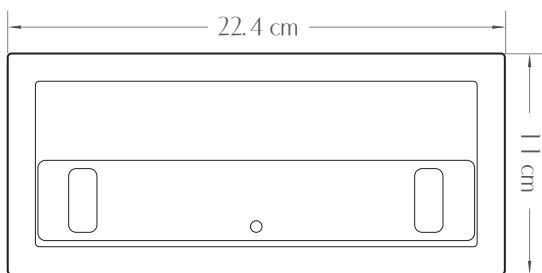

# CARRINGTON TRADITIONAL BIO ETHANOL FIREPLACE

BIO FIRES  
www.biofires.com  
tel. 020 7724 1919

All measurements are approximate and are given for guidance purposes only.

This fire insert will produce real flame so all regular safety precautions and common sense should be employed. Not to be used with unprotected MDF.