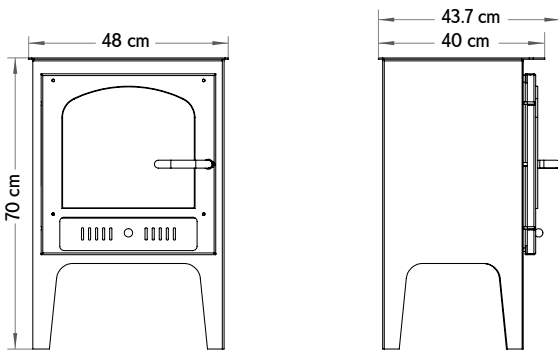

BIO FIRES

Total height with a pipe: 136.7 cm

WOOD BURNER STYLE BIOETHANOL STOVE

*All measurements are approximate and given
for guidance purposes only.*

- 100% HEAT EFFICIENT
- NO MESS OR SMOKE
- EASY USE