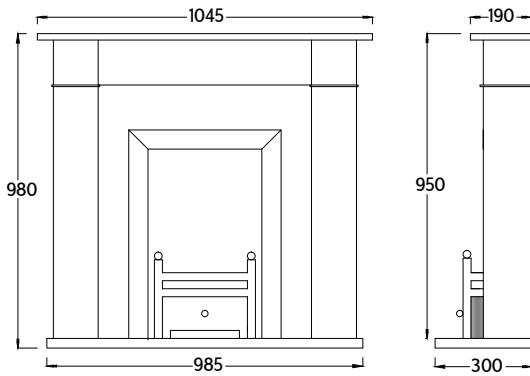

CARRINGTON TRADITIONAL BIO ETHANOL FIREPLACE

All measurements are approximate and given for guidance purposes only. Measurements shown in millimetres.

2.5–4h
from
750 ml of
Bio Fuel

- 100% HEAT EFFICIENT
- EASY USE
- NO MESS OR SMOKE

Bio Fires (est. in 2002)

2 Abingdon Road
Kensington
London W8 6AF
Tel.: 0207 724 1919

www.biofires.com
www.gelfireplaces.com

CENTRAL LONDON
SHOWROOM