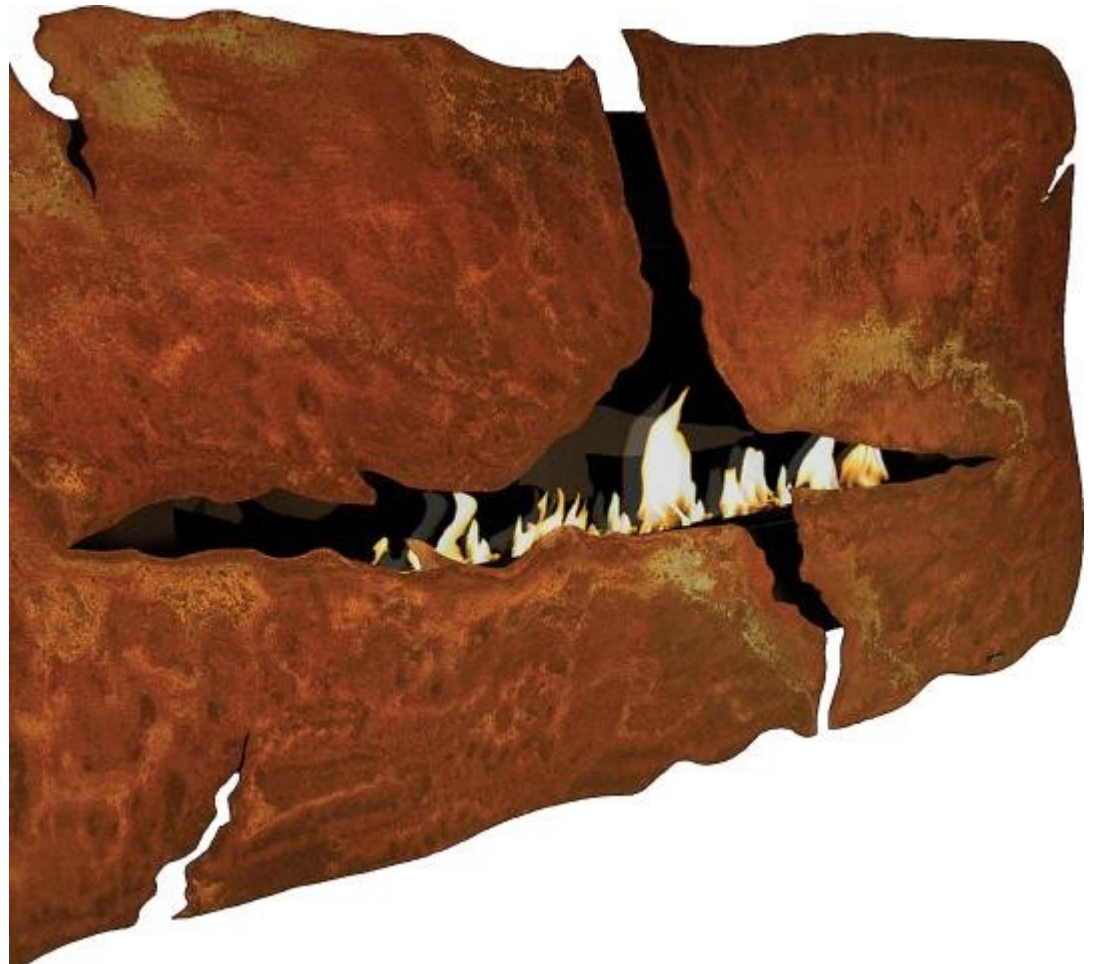

GlammFire

Apollo IV EVO

A self identity marked by the irreverence of the details.

Materials// Rusted corten steel / Brushed stainless steel /
Lacquered steel / Corten varnished steel

Ignition// electronic — remote control | display

Tank// 5 litres (liquid bioethanol)

Combustion fire line// Length - 800 mm | **Material//** black
ceramic-coated brushed stainless steel

Dimensions// 1628 w x 870 h x 243 d mm

Weight// 110 kg

Power// 4,5 kW

Autonomy// 5:00 hours

Recommended minimum area// 29 sqm

GlammFire

Recuperadores Pachinha Lda.
Zona Industrial da Lagoa, Lote G1
4950-850 CORTES - MONÇÃO
PORTUGAL

Tel(+351) 251 654 800
Fax(+351) 251 654 801
info@glammfire.com
www.glammfire.com