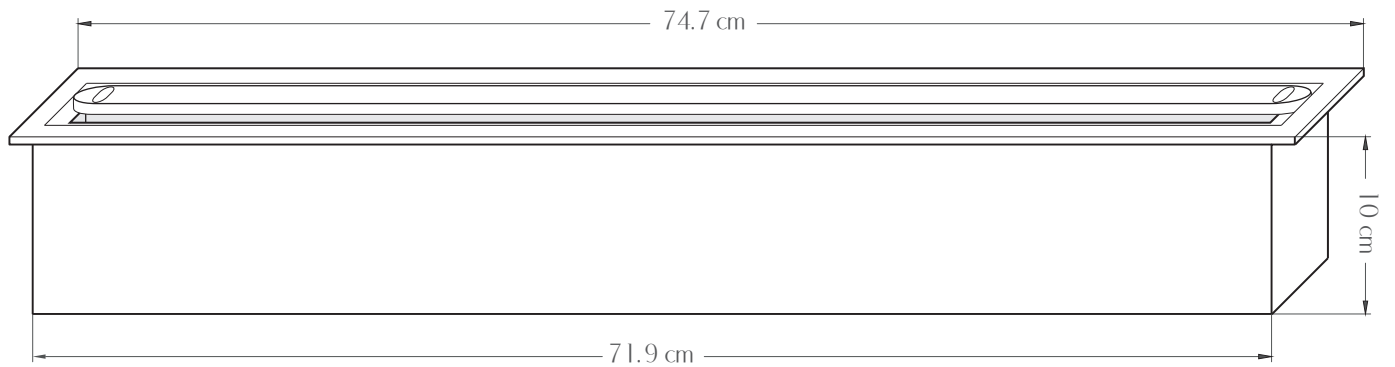

BIO FIRES

www.biofires.com
tel. 020 7724 1919

REGULATING BIO CONTAINER (75)

All measurements are approximate and are given for guidance purposes only.

PLEASE NOTE: All information regarding building your own fireplace including measurements and material suggestions with Regulating Bio Containers is for general guidance only based on our customers' and our own knowledge. This is not qualified building advice and we always encourage you to speak to a professional fireplace building company or an experienced builder if in doubt.