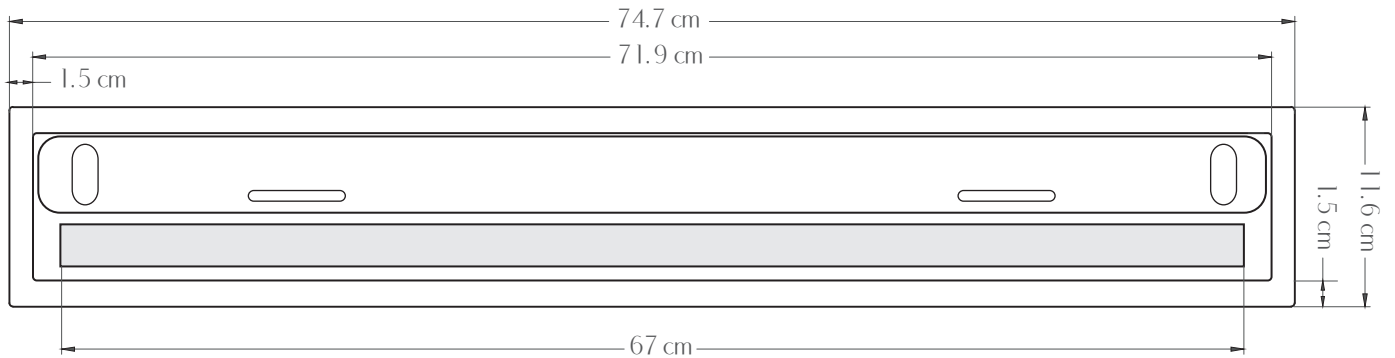

BIO FIRES

www.biofires.com
tel. 020 7724 1919

REGULATING BIO CONTAINER (75)

All measurements are approximate and are given for guidance purposes only.

PLEASE NOTE: All information regarding building your own fireplace including measurements and material suggestions with Regulating Bio Containers is for general guidance only based on our customers' and our own knowledge. This is not qualified building advice and we always encourage you to speak to a professional fireplace building company or an experienced builder if in doubt.