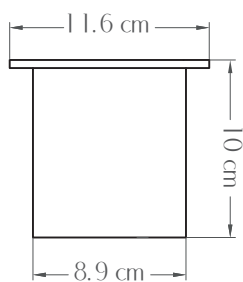

BIO FIRES

www.biofires.com
tel. 020 7724 1919

REGULATING BIO CONTAINER (75)

All measurements are approximate and are given for guidance purposes only.

PLEASE NOTE: All information regarding building your own fireplace including measurements and material suggestions with Regulating Bio Containers is for general guidance only based on our customers' and our own knowledge. This is not qualified building advice and we always encourage you to speak to a professional fireplace building company or an experienced builder if in doubt.