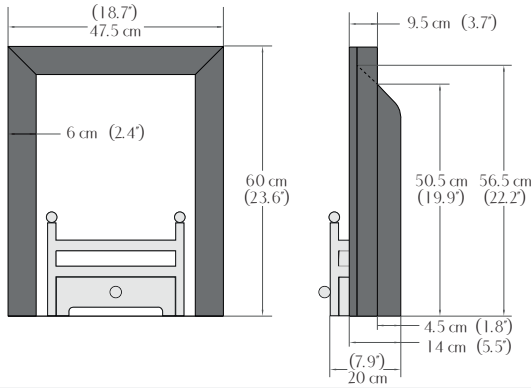

DIY BIO ETHANOL INSERT FOR ELECTRIC FIREPLACES

All measurements are approximate and given for guidance purposes only.

2.5–4h
from
750 ml of
Bio Fuel

- 100% HEAT EFFICIENT
- EASY USE
- NO MESS OR SMOKE

Bio Fires

Registered name:
Gel Fireplaces Ltd,
on the UK market
since 2002.

CENTRAL LONDON SHOWROOM

Tel.: (+44) 0207 724 1919

100 Crawford St

London, W1H 2HW

www.biofires.com

www.gelfireplaces.com

WHAT MAKES OUR FIRES BETTER than SIMILAR ALTERNATIVES?

- **Fragrance Diffuser**
- **Improved safety:** Extra thick stainless steel lid – for super smooth flame control, preventing heat buckling & jamming when shutting off
- Sleek and smart look
- **Laboratory tested**
- **Elegant Control Tool**
- **Our Small Burner is TÜV tested and approved**

More information, pictures, product specs, safety notes, & online shop