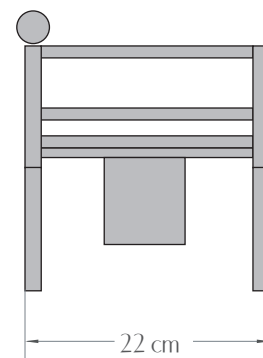

ATHENA BIO ETHANOL GRATE WITH MINI BURNER

BIO FIRES
www.biofires.com
tel. 020 7724 1919

All measurements are approximate and are given for guidance purposes only.

This fire insert will produce real flame so all regular safety precautions and common sense should be employed. Not to be used with unprotected MDF. This unit can only be placed in fully fireproof surrounding, fireproof lined openings or old redundant fireplaces. Make sure your chimney is not blocked with any flammable materials.