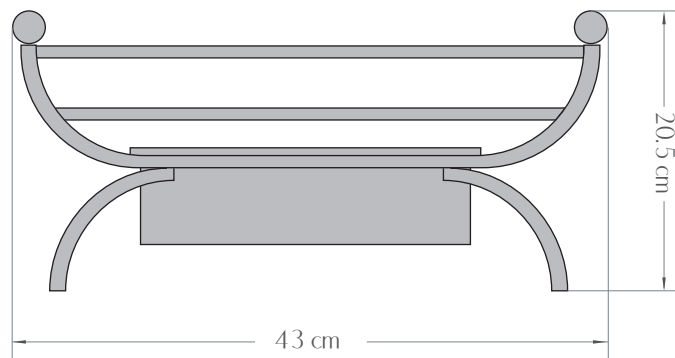

ATHENA BIO ETHANOL GRATE WITH MINI BURNER

BIO FIRES
www.biofires.com
tel. 020 7724 1919

All measurements are approximate and are given for guidance purposes only.

This fire insert will produce real flame so all regular safety precautions and common sense should be employed. Not to be used with unprotected MDF. This unit can only be placed in fully fireproof surrounding, fireproof lined openings or old redundant fireplaces. Make sure your chimney is not blocked with any flammable materials.