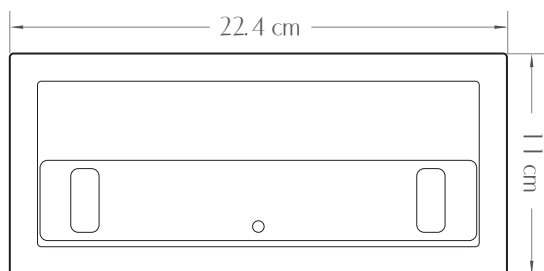

ATHENA BIO ETHANOL GRATE WITH MINI BURNER

BIO FIRES
www.biofires.com
tel. 020 7724 1919

All measurements are approximate and are given for guidance purposes only.

This fire insert will produce real flame so all regular safety precautions and common sense should be employed. Not to be used with unprotected MDF. This unit can only be placed in fully fireproof surrounding, fireproof lined openings or old redundant fireplaces. Make sure your chimney is not blocked with any flammable materials.