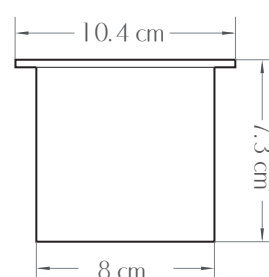

ATHENA BIO ETHANOL GRATE WITH MINI BURNER

BIO FIRES
www.biofires.com
tel. 020 7724 1919

All measurements are approximate and are given for guidance purposes only.

This fire insert will produce real flame so all regular safety precautions and common sense should be employed. Not to be used with unprotected MDF. This unit can only be placed in fully fireproof surrounding, fireproof lined openings or old redundant fireplaces. Make sure your chimney is not blocked with any flammable materials.