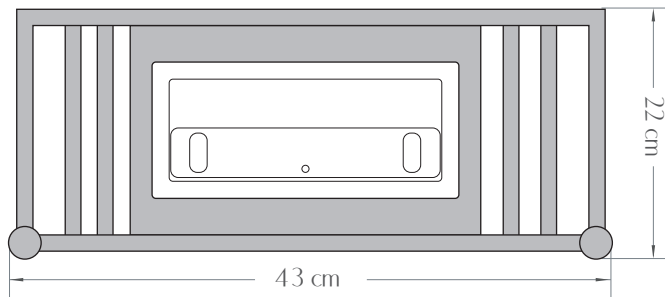

ATHENA BIO ETHANOL GRATE WITH MINI BURNER

BIO FIRES
www.biofires.com
tel. 020 7724 1919

All measurements are approximate and are given for guidance purposes only.

This fire insert will produce real flame so all regular safety precautions and common sense should be employed. Not to be used with unprotected MDF. This unit can only be placed in fully fireproof surrounding, fireproof lined openings or old redundant fireplaces. Make sure your chimney is not blocked with any flammable materials.