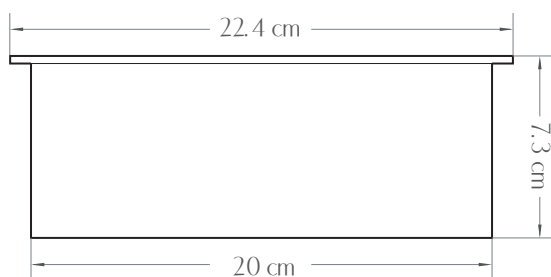

ATHENA BIO ETHANOL GRATE WITH MINI BURNER

BIO FIRES
www.biofires.com
tel. 020 7724 1919

All measurements are approximate and are given for guidance purposes only.

This fire insert will produce real flame so all regular safety precautions and common sense should be employed. Not to be used with unprotected MDF. This unit can only be placed in fully fireproof surrounding, fireproof lined openings or old redundant fireplaces. Make sure your chimney is not blocked with any flammable materials.