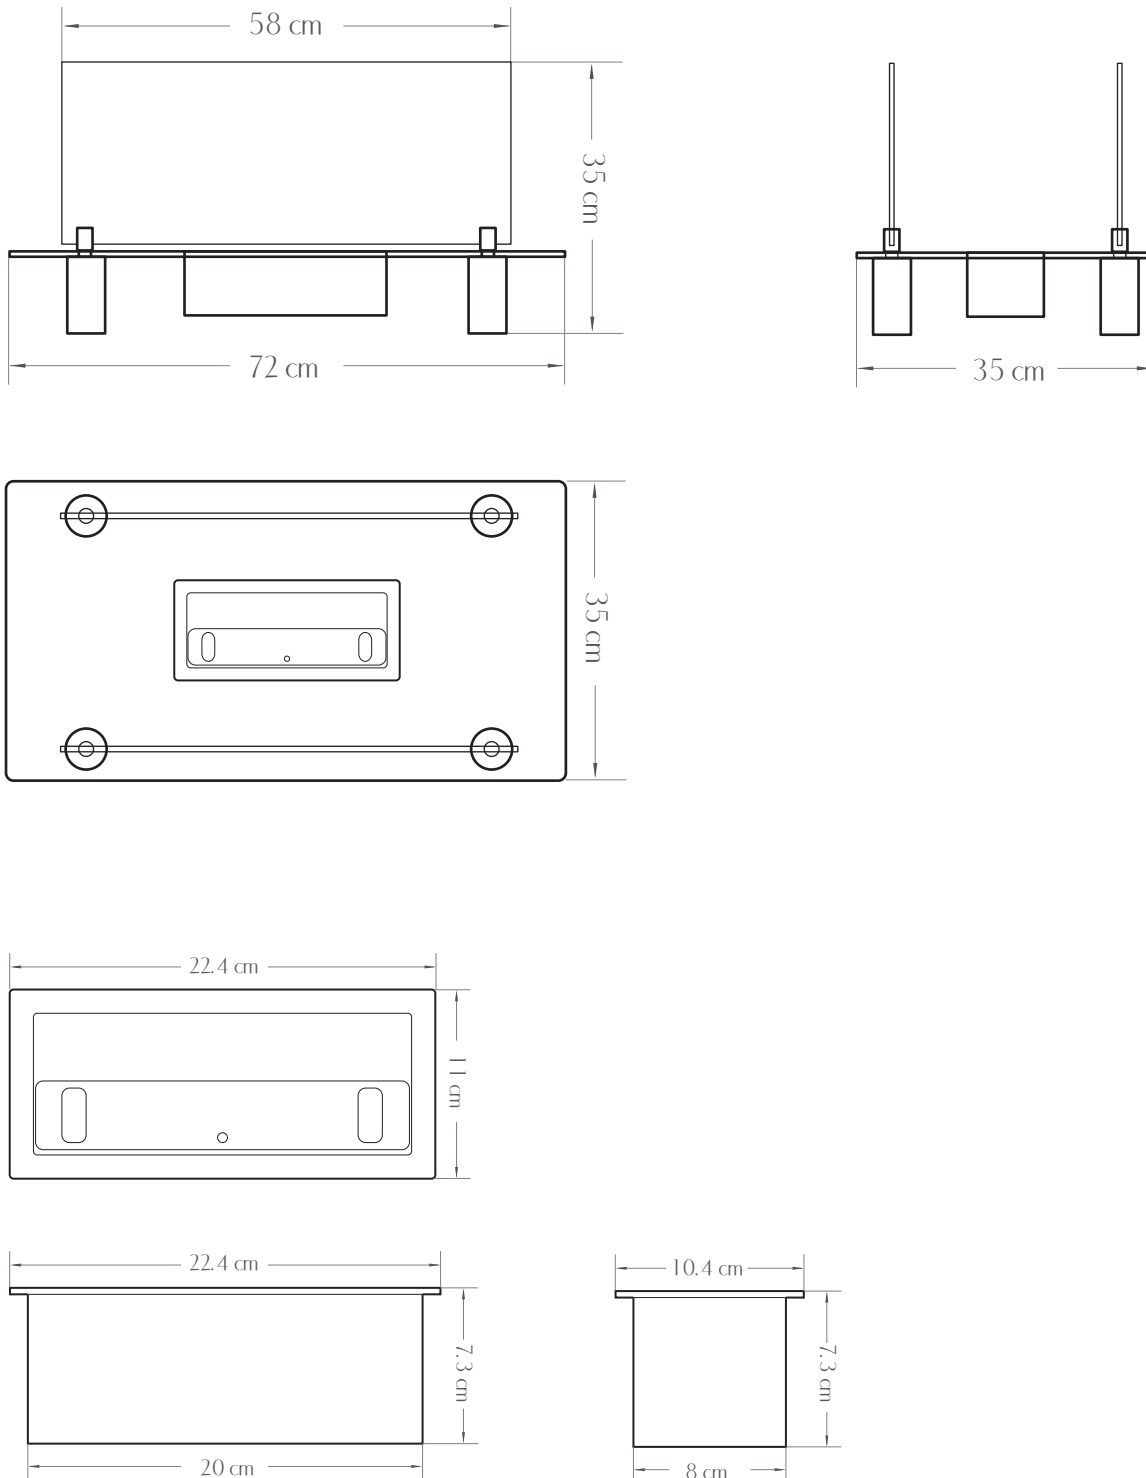

BIO FIRES

www.biofires.com

tel. 020 7724 1919

GRAVITY BIO FIREPLACE

All measurements are approximate and are given for guidance purposes only.

This fire insert will produce real flame so all regular safety precautions and common sense should be employed. Not to be used with unprotected MDF. This unit can only be placed in fully fireproof surrounding, fireproof lined openings or old redundant fireplaces. Make sure your chimney is not blocked with any flammable materials.