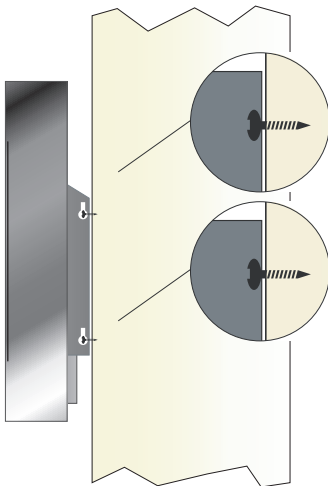

BIO FIRES

www.biofires.com

tel. 020 7724 1919

PHANTOM FLAME

FLAT FITTING

FLUSH FITTING

min. 52 cm high to allow for enough space around the firebox and the stainless steel container

INCORRECT

All measurements are approximate and are given for guidance purposes only.

Not to be used with MDF or other combustible material

Please note that the Bio Container protrudes lower than the firebox. Please make allowance for the Bio Container when recessing.