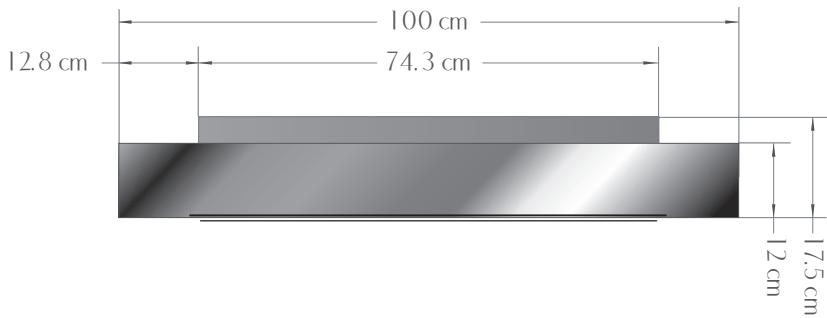

BIO FIRES

www.biofires.com

tel. 020 7724 1919

PHANTOM FLAME

FLAT FITTING

FLUSH FITTING

min. 52 cm high to allow for enough space around the firebox and the stainless steel container

INCORRECT

All measurements are approximate and are given for guidance purposes only.

Not to be used with MDF or other combustible material

Please note that the Bio Container protrudes lower than the firebox. Please make allowance for the Bio Container when recessing.