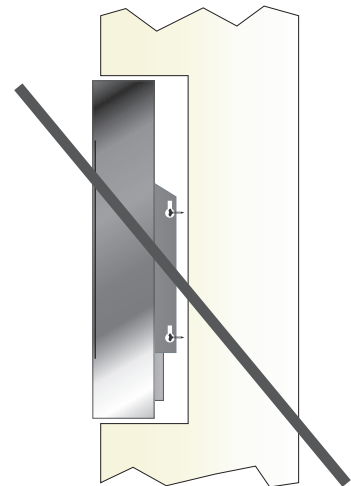

BIO FIRES

www.biofires.com

tel. 020 7724 1919

PHANTOM FLAME

FLAT FITTING

FLUSH FITTING

min. 52 cm high to allow for enough space around the firebox and the stainless steel container

INCORRECT

All measurements are approximate and are given for guidance purposes only.

Not to be used with MDF or other combustible material

Please note that the Bio Container protrudes lower than the firebox. Please make allowance for the Bio Container when recessing.