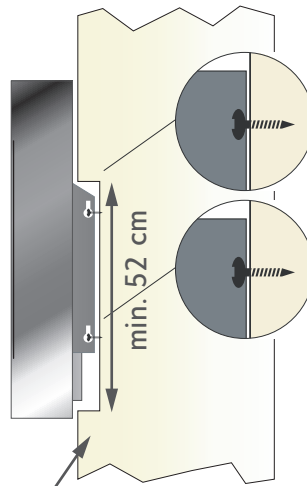

BIO FIRES

www.biofires.com

tel. 020 7724 1919

PHANTOM FLAME

FLAT FITTING

FLUSH FITTING

min. 52 cm high to allow for enough space around the firebox and the stainless steel container

INCORRECT

All measurements are approximate and are given for guidance purposes only.

Not to be used with MDF or other combustible material

Please note that the Bio Container protrudes lower than the firebox. Please make allowance for the Bio Container when recessing.