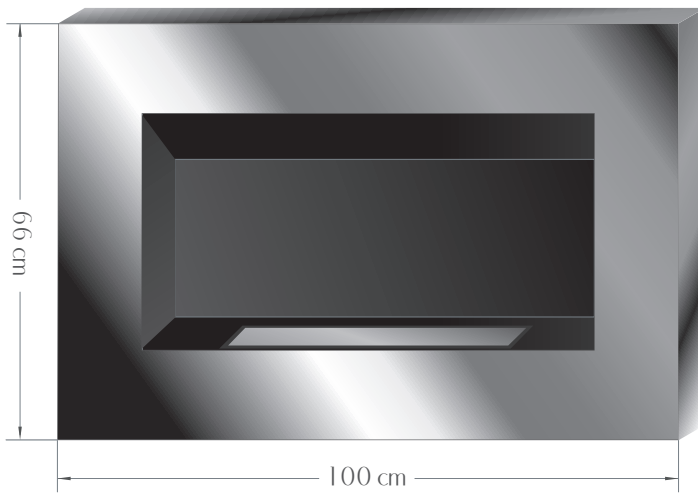

BIO FIRES

www.biofires.com

tel. 020 7724 1919

PHANTOM FLAME

FLAT FITTING

FLUSH FITTING

min. 52 cm high to allow for enough space around the firebox and the stainless steel container

INCORRECT

All measurements are approximate and are given for guidance purposes only.

Not to be used with MDF or other combustible material

Please note that the Bio Container protrudes lower than the firebox. Please make allowance for the Bio Container when recessing.