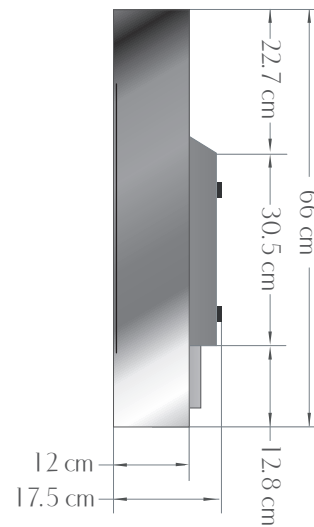

BIO FIRES

www.biofires.com

tel. 020 7724 1919

PHANTOM FLAME

FLAT FITTING

FLUSH FITTING

min. 52 cm high to allow for enough space around the firebox and the stainless steel container

INCORRECT

All measurements are approximate and are given for guidance purposes only.

Not to be used with MDF or other combustible material

Please note that the Bio Container protrudes lower than the firebox. Please make allowance for the Bio Container when recessing.