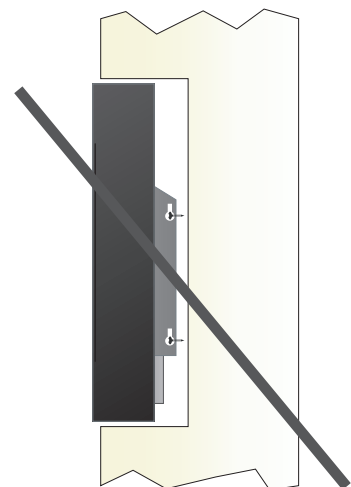

### FLAT FITTING

### FLUSH FITTING

min. 52 cm high to allow for enough space around the firebox and the stainless steel container

### INCORRECT

All measurements are approximate and are given for guidance purposes only.

Not to be used with MDF or other combustable material

Please note that the Bio Container protrudes lower than the firebox. Please make allowance for the Bio Container when recessing.