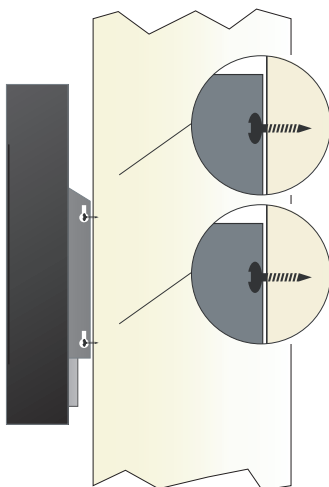

### FLAT FITTING

### FLUSH FITTING

min. 52 cm high to allow for enough space around the firebox and the stainless steel container