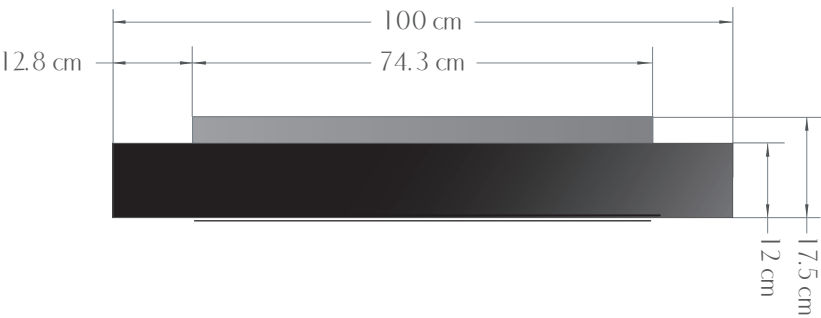

### FLAT FITTING

### FLUSH FITTING

min. 52 cm high to allow for enough space around the firebox and the stainless steel container