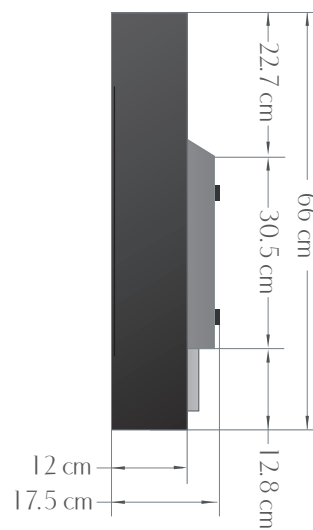

### FLAT FITTING

### FLUSH FITTING

min. 52 cm high to allow for enough space around the firebox and the stainless steel container