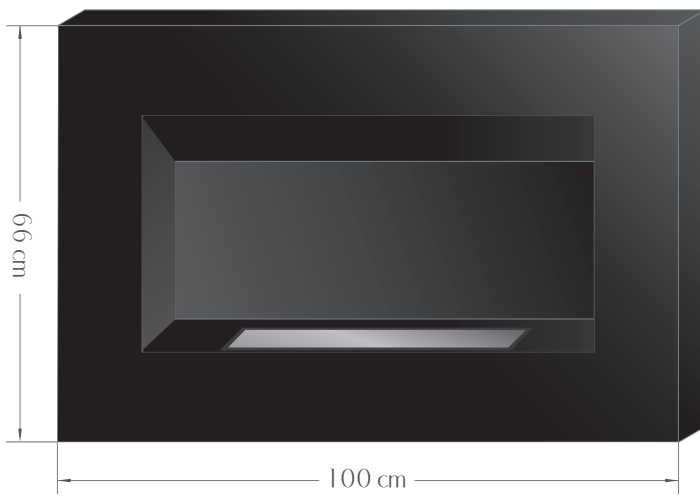

### FLAT FITTING

### FLUSH FITTING

min. 52 cm high to allow for enough space around the firebox and the stainless steel container