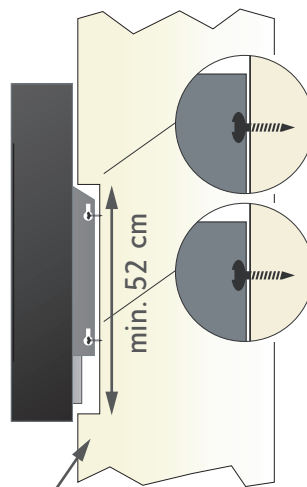

### FLAT FITTING

### FLUSH FITTING

min. 52 cm high to allow for enough space around the firebox and the stainless steel container

### INCORRECT

All measurements are approximate and are given for guidance purposes only.

Not to be used with MDF or other combustable material

Please note that the Bio Container protrudes lower than the firebox. Please make allowance for the Bio Container when recessing.