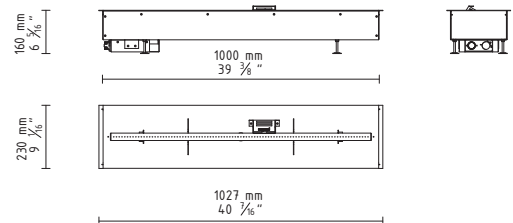

- For outdoor use
- Easy installation
- Flame height regulation
- Linear-shape burner
- LPG powered
- Safety sensor
- No electrical connection required
- CE certified components

TECHNICAL DATA:

Net weight: 21 kg / 46 lbs

Heat output net: min.: 7 kW; max.: 12 kW min.: 23202; max.: 40263 BTU

Gas pressure: 37 mbar / 15 w.c.

Gas rate: min.: 0,5 kg/h; max.: 0,9 kg/h / min.: 1,2 lbs/h; max.: 2 lbs/h

Finish:

stainless steel

DIMENSIONS: