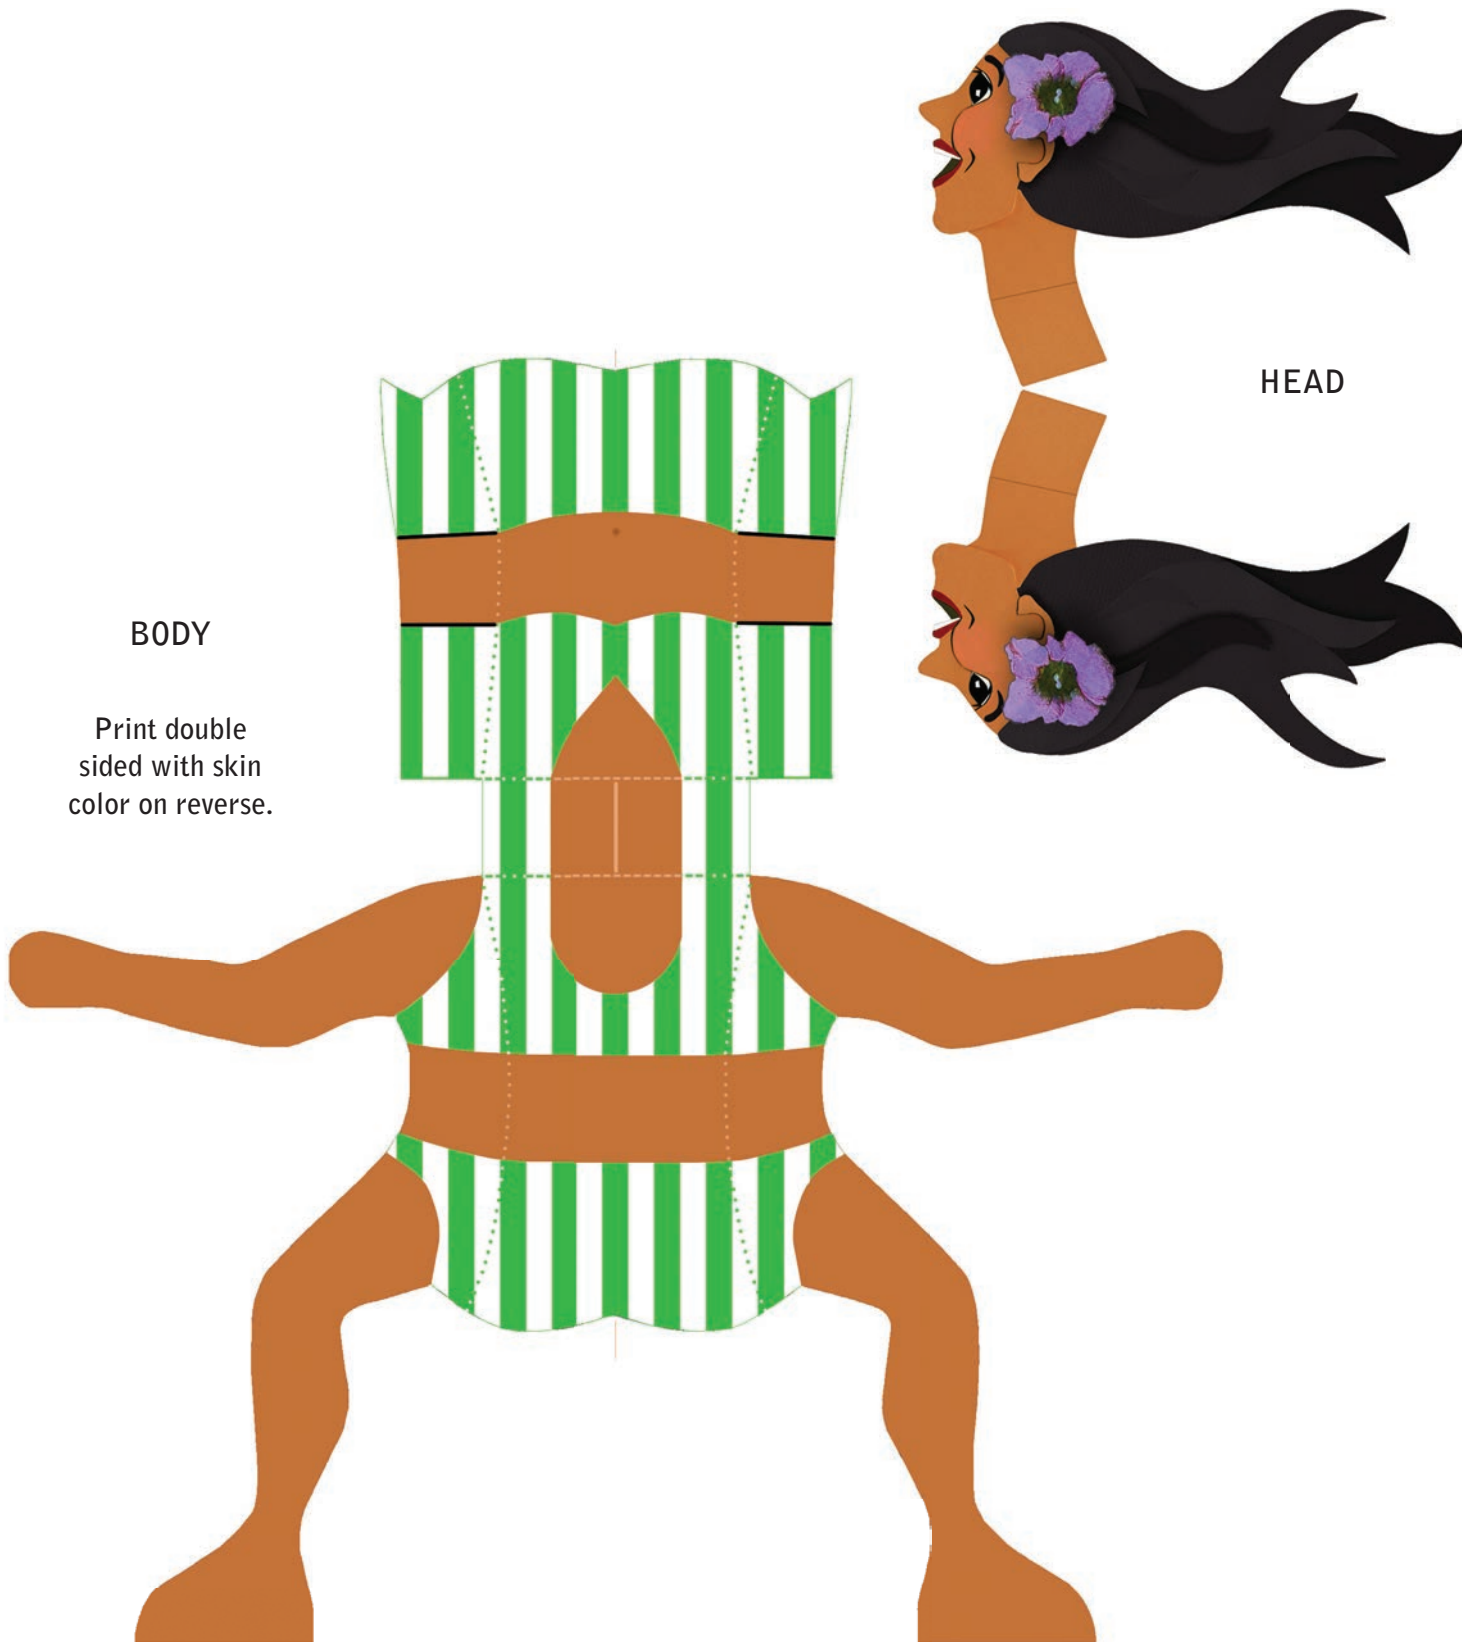

BATTERY BOX

BENCHES

“RIDE THE WAVES” BOAT AND SKIER TEMPLATES

BOAT EXTERIOR

Print double sided with wood grain on reverse.

PRINT ON CARD STOCK

BOAT EXTERIOR

RAMP EXTENSION

"RIDE THE WAVES" BOAT AND SKIER TEMPLATES

PRINT ON CARD STOCK

"RIDE THE WAVES" BOAT AND SKIER TEMPLATES

WATER-SKIER REVERSE SIDE

BODY

Print double sided with skin color on reverse.

HEAD

“RIDE THE WAVES” BOAT AND SKIER TEMPLATES

WATER-SKIER REVERSE SIDE