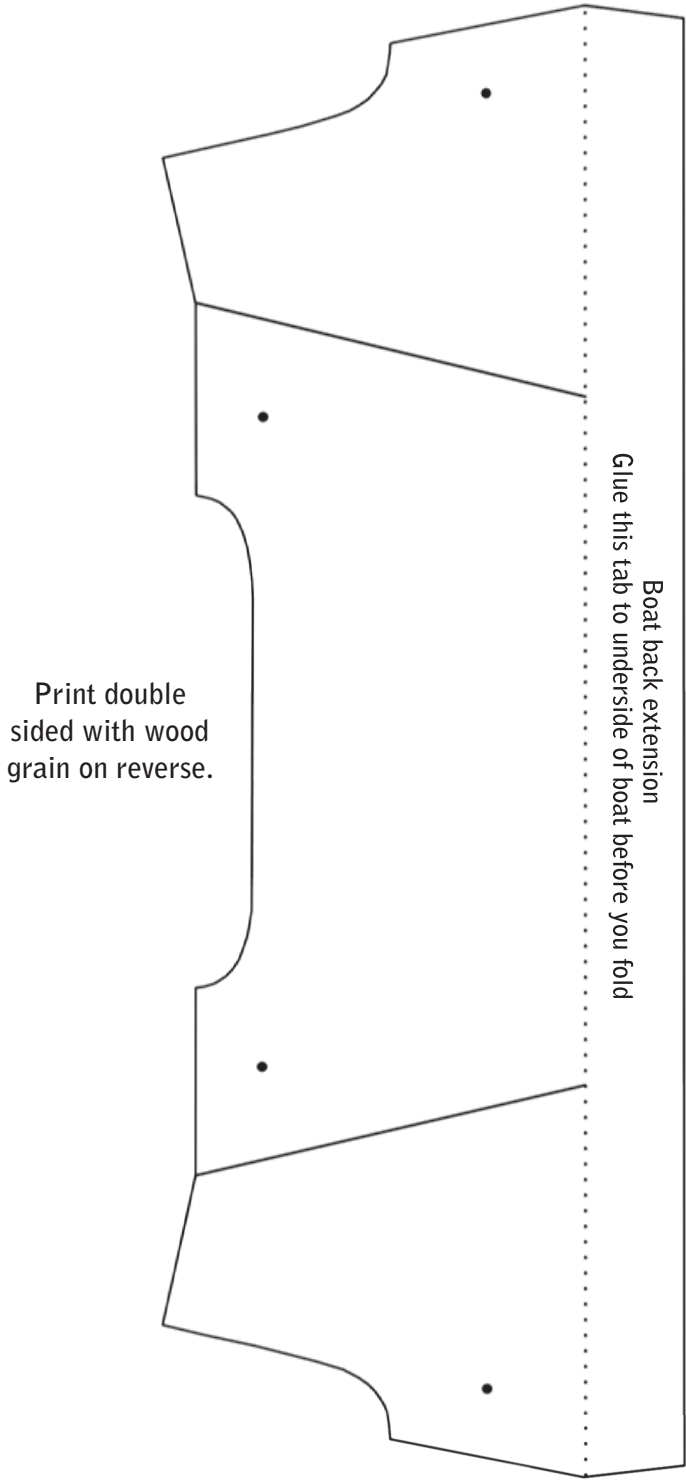

BATTERY BOX

BENCHES

“RIDE THE WAVES” BOAT AND SKIER TEMPLATES

BOAT EXTERIOR

Print double sided with wood grain on reverse.

PRINT ON CARD STOCK

BOAT EXTERIOR

RAMP EXTENSION

"RIDE THE WAVES" BOAT AND SKIER TEMPLATES

PRINT ON CARD STOCK

"RIDE THE WAVES" BOAT AND SKIER TEMPLATES

WATER-SKIER REVERSE SIDE

BODY

Print double sided with skin color on reverse.

HEAD

“RIDE THE WAVES” BOAT AND SKIER TEMPLATES

WATER-SKIER REVERSE SIDE