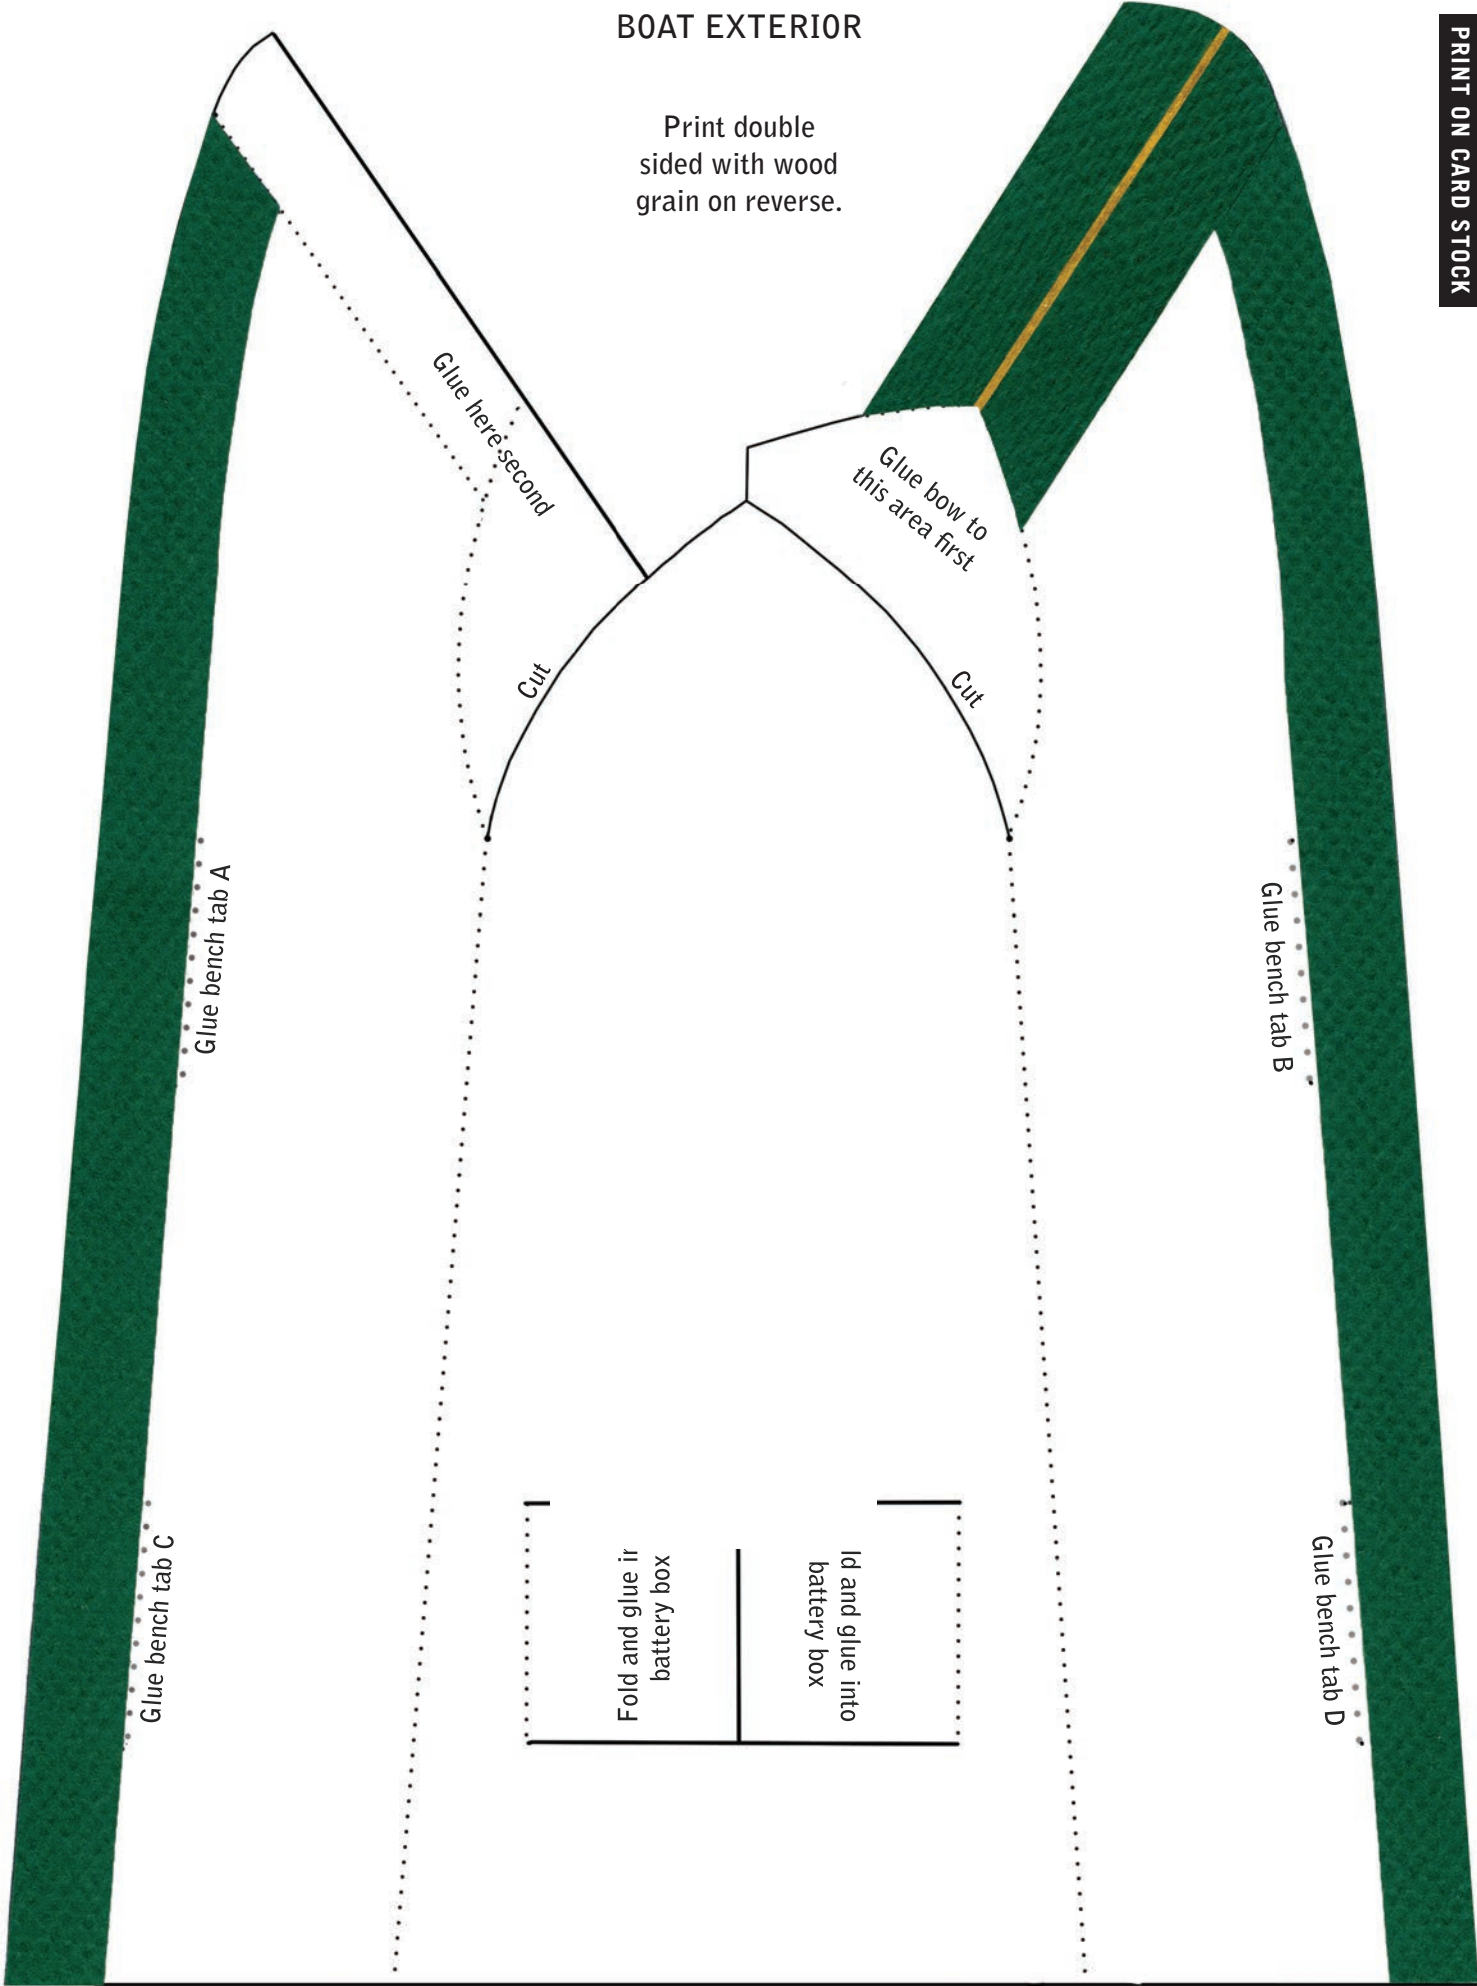

BATTERY BOX

BENCHES

“RIDE THE WAVES” BOAT AND SKIER TEMPLATES

BOAT EXTERIOR

Print double sided with wood grain on reverse.

PRINT ON CARD STOCK

BOAT EXTERIOR

RAMP EXTENSION

"RIDE THE WAVES" BOAT AND SKIER TEMPLATES

PRINT ON CARD STOCK

"RIDE THE WAVES" BOAT AND SKIER TEMPLATES

WATER-SKIER REVERSE SIDE

BODY

Print double sided with skin color on reverse.

HEAD

“RIDE THE WAVES” BOAT AND SKIER TEMPLATES

WATER-SKIER REVERSE SIDE