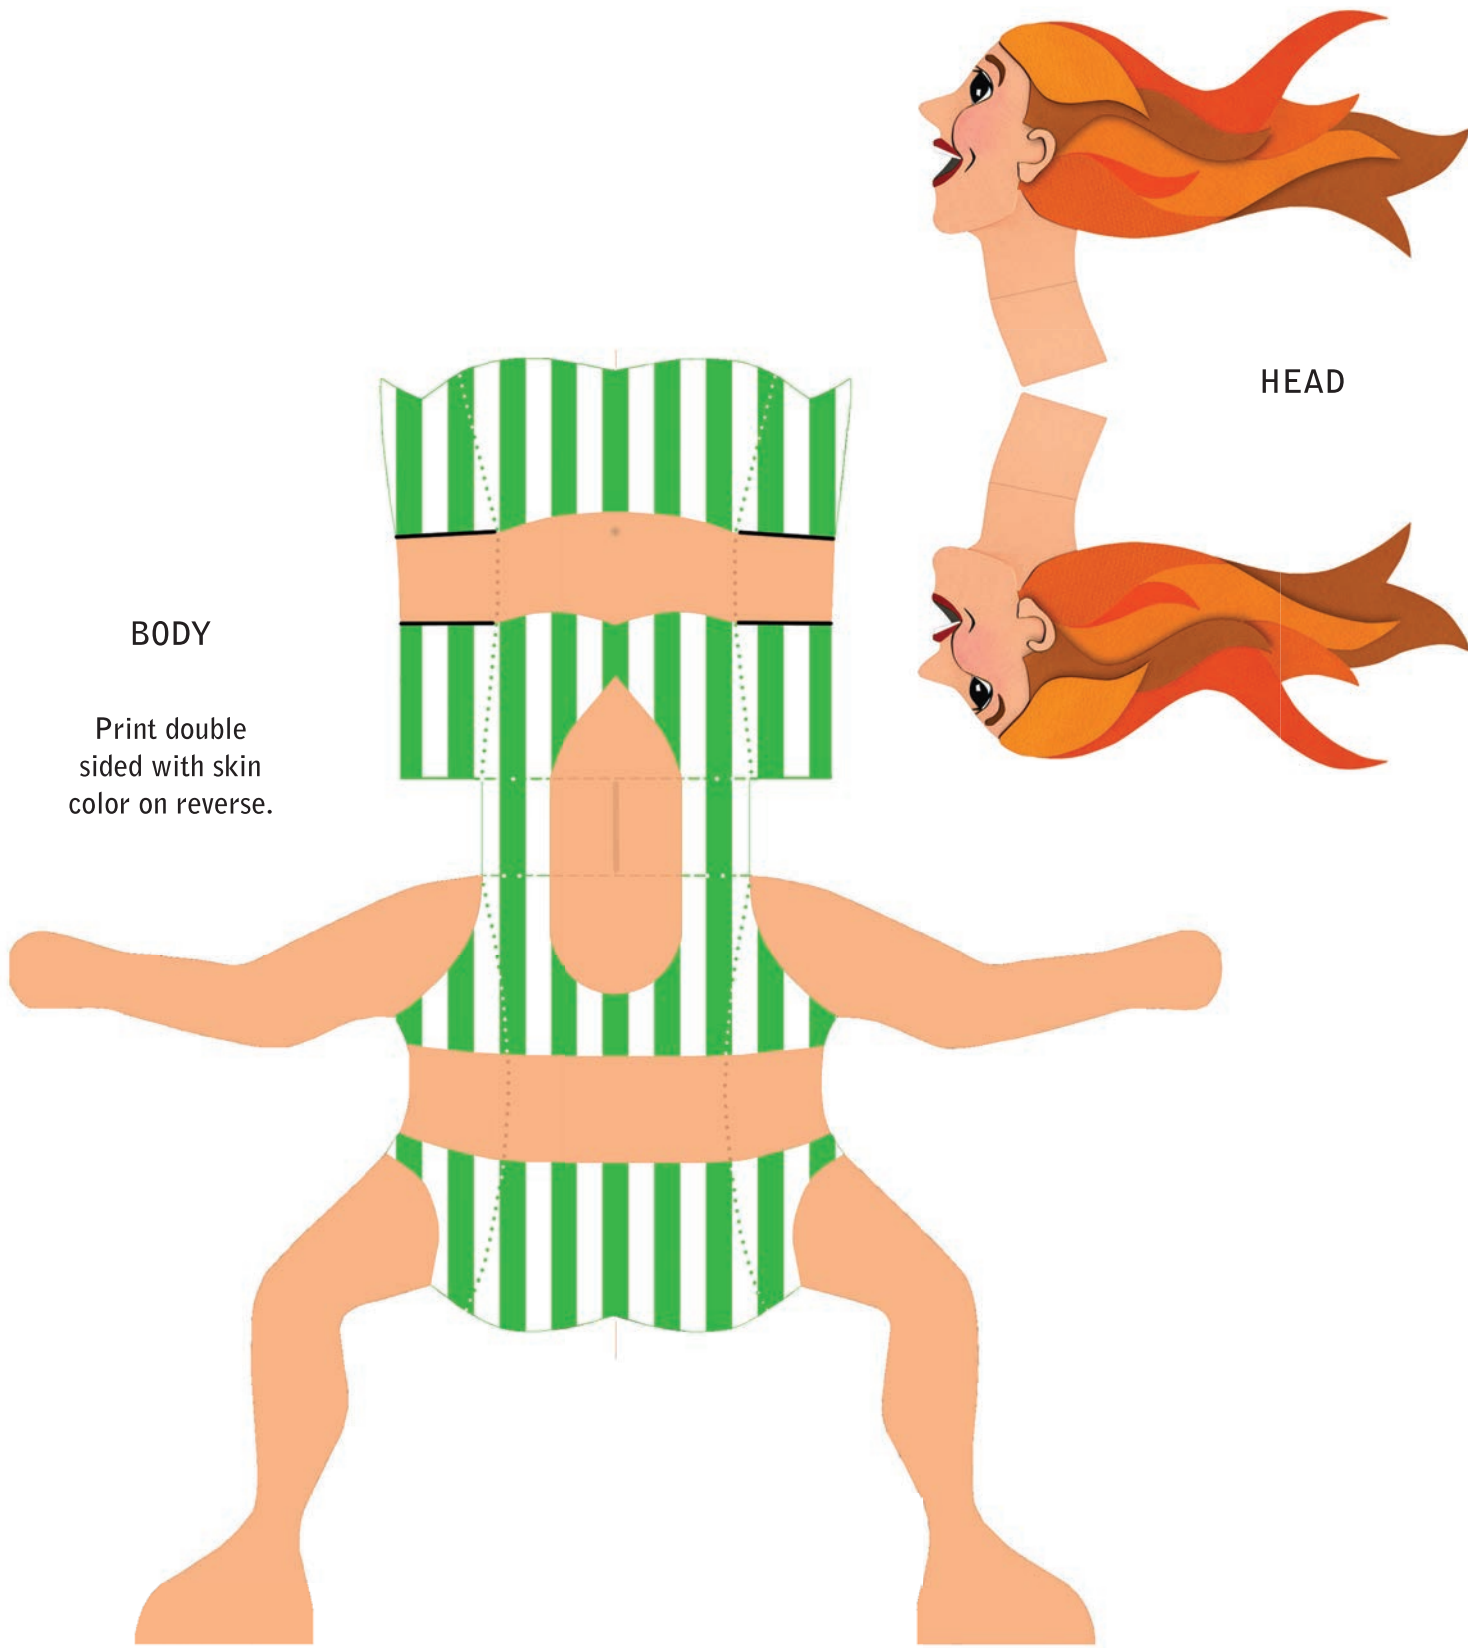

BATTERY BOX

BENCHES

“RIDE THE WAVES” BOAT AND SKIER TEMPLATES

BOAT EXTERIOR

Print double sided with wood grain on reverse.

PRINT ON CARD STOCK

BOAT EXTERIOR

RAMP EXTENSION

"RIDE THE WAVES" BOAT AND SKIER TEMPLATES

PRINT ON CARD STOCK

"RIDE THE WAVES" BOAT AND SKIER TEMPLATES

WATER-SKIER REVERSE SIDE

BODY

Print double sided with skin color on reverse.

HEAD

“RIDE THE WAVES” BOAT AND SKIER TEMPLATES

WATER-SKIER REVERSE SIDE