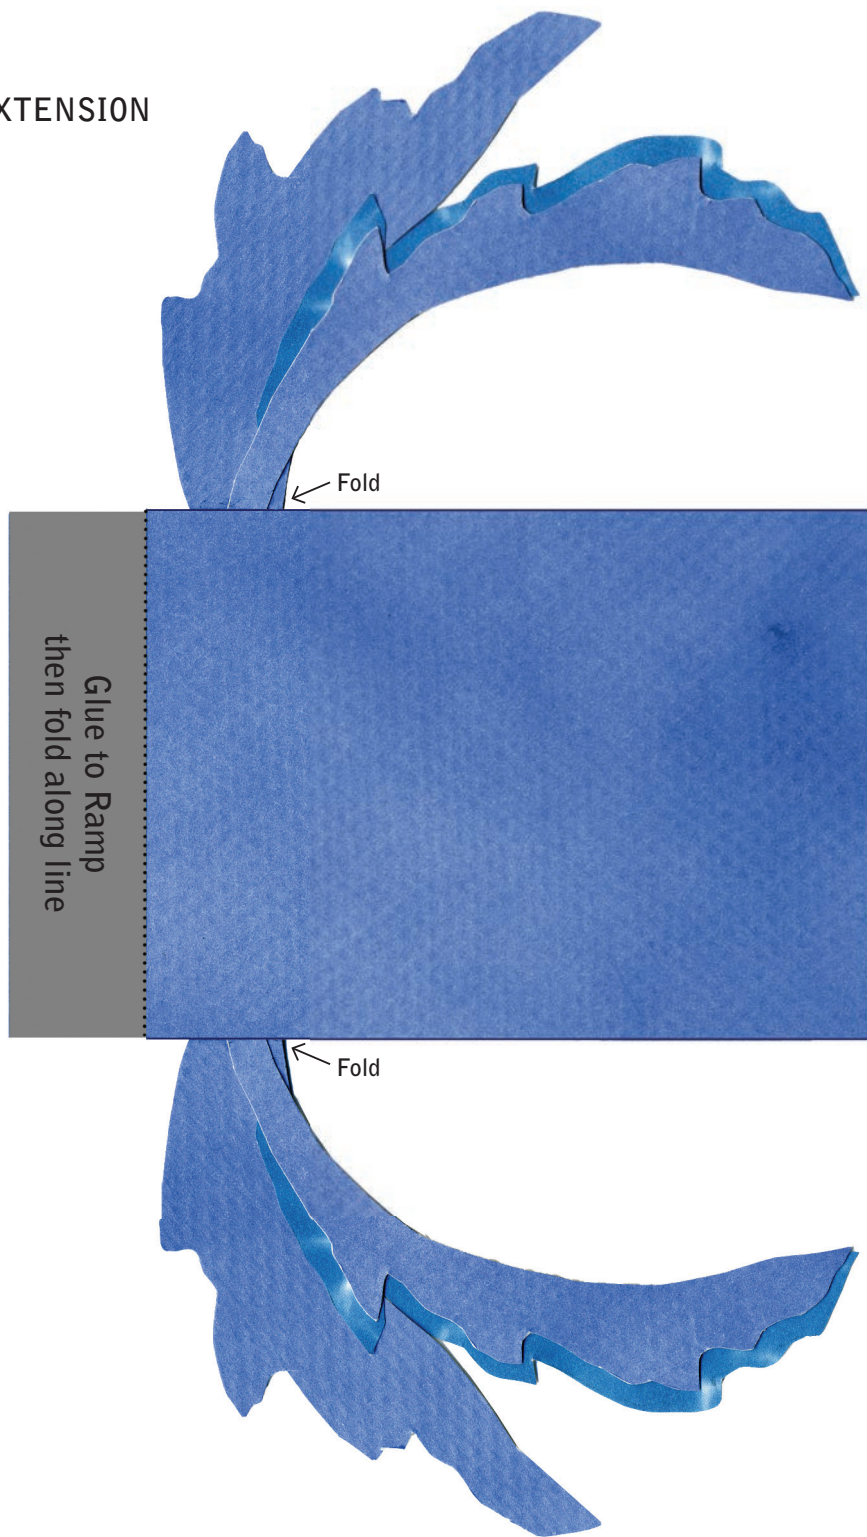

BATTERY BOX

BENCHES

“RIDE THE WAVES” BOAT AND SKIER TEMPLATES

BOAT EXTERIOR

Print double sided with wood grain on reverse.

PRINT ON CARD STOCK

BOAT EXTERIOR

RAMP EXTENSION

"RIDE THE WAVES" BOAT AND SKIER TEMPLATES

PRINT ON CARD STOCK

"RIDE THE WAVES" BOAT AND SKIER TEMPLATES

WATER-SKIER REVERSE SIDE

BODY

Print double sided with skin color on reverse.

HEAD

“RIDE THE WAVES” BOAT AND SKIER TEMPLATES

WATER-SKIER REVERSE SIDE