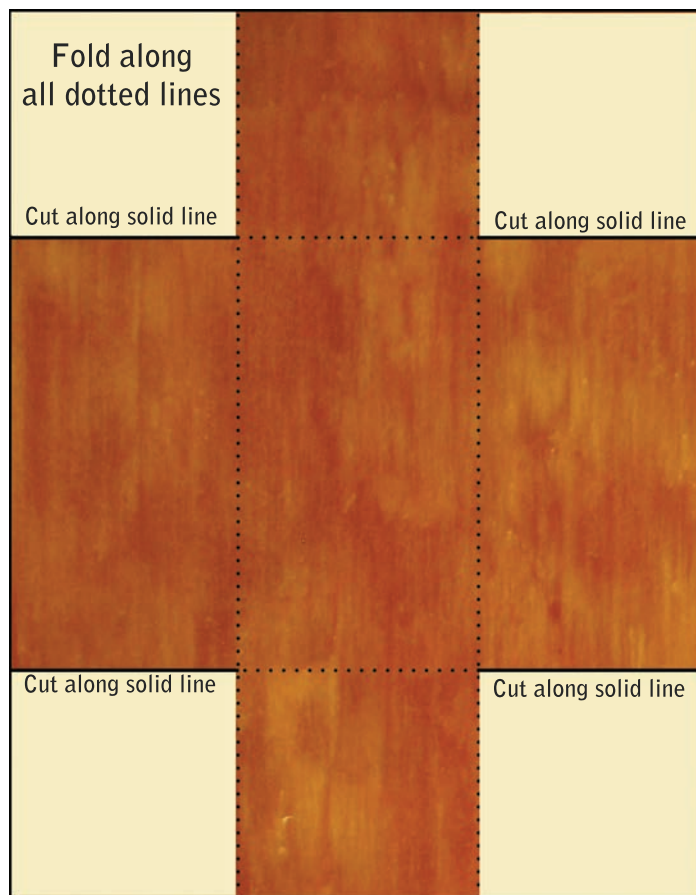

BATTERY BOX

BENCHES

“RIDE THE WAVES” BOAT AND SKIER TEMPLATES

BOAT EXTERIOR

Print double sided with wood grain on reverse.

PRINT ON CARD STOCK

BOAT EXTERIOR

RAMP EXTENSION

"RIDE THE WAVES" BOAT AND SKIER TEMPLATES

PRINT ON CARD STOCK

"RIDE THE WAVES" BOAT AND SKIER TEMPLATES

WATER-SKIER REVERSE SIDE

BODY

Print double sided with skin color on reverse.

HEAD

“RIDE THE WAVES” BOAT AND SKIER TEMPLATES

WATER-SKIER REVERSE SIDE