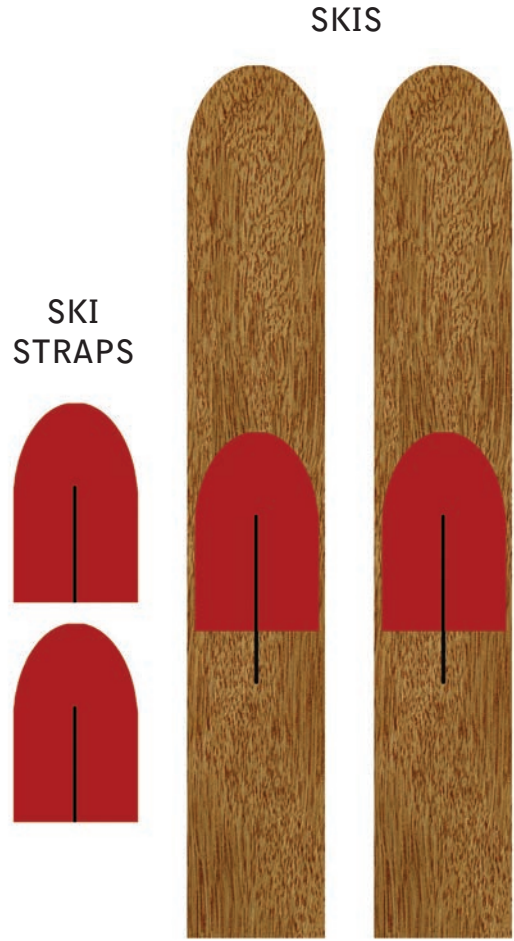

BATTERY BOX

BENCHES

“RIDE THE WAVES” BOAT AND SKIER TEMPLATES

BOAT EXTERIOR

Print double sided with wood grain on reverse.

PRINT ON CARD STOCK

BOAT EXTERIOR

RAMP EXTENSION

"RIDE THE WAVES" BOAT AND SKIER TEMPLATES

PRINT ON CARD STOCK

"RIDE THE WAVES" BOAT AND SKIER TEMPLATES

WATER-SKIER REVERSE SIDE

BODY

Print double sided with skin color on reverse.

HEAD

“RIDE THE WAVES” BOAT AND SKIER TEMPLATES

WATER-SKIER REVERSE SIDE