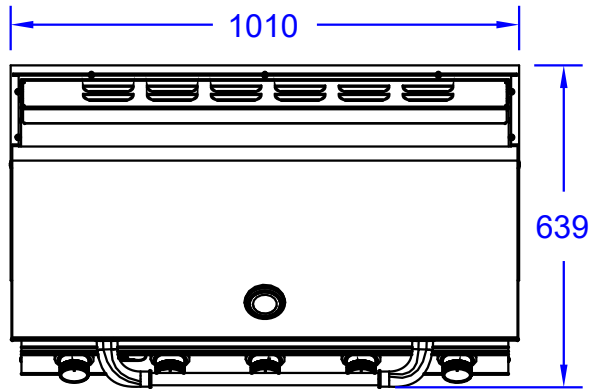

ITEM: #32368 LP
RENEGADE GRILL

Top View

Isometric View

Front View

Side View

SPEC SHEET NOTES:

1. CUTOUT DIMENSIONS: 980L X 538D X 240H
2. SCALE: 1:15
2. REVISION: 07/2019

Printer page scaling none, do not use fit to printable area option