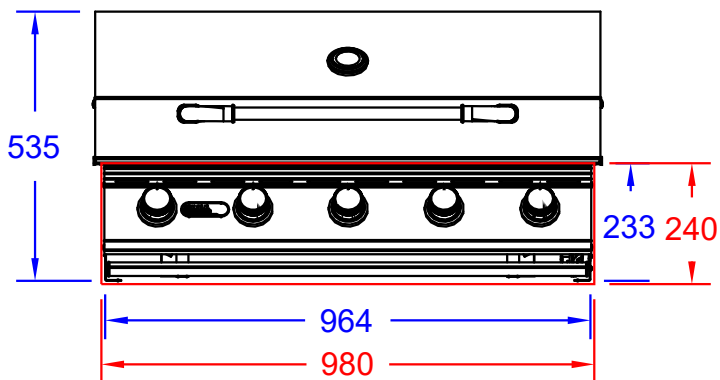

ITEM: #32368 LP
RENEGADE GRILL

Top View

Isometric View

Front View

Side View

SPEC SHEET NOTES:

1. CUTOUT DIMENSIONS: 980L X 538D X 240H
2. SCALE: 1:15
2. REVISION: 07/2019

Printer page scaling none, do not use fit to printable area option