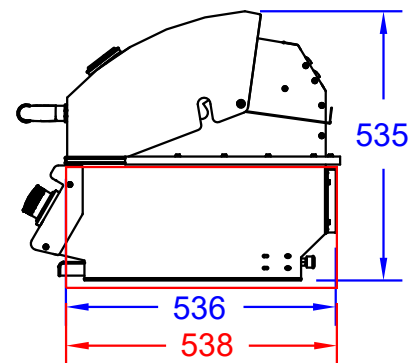

ITEM: #32368 LP
RENEGADE GRILL

Top View

Isometric View

Front View

Side View

SPEC SHEET NOTES:

1. CUTOUT DIMENSIONS: 980L X 538D X 240H
2. SCALE: 1:15
2. REVISION: 07/2019

Printer page scaling none, do not use fit to printable area option