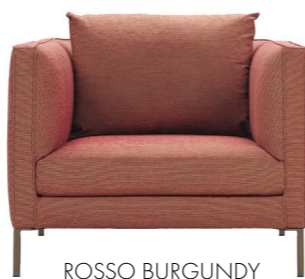

FOG

PISA GRANDE ARMCHAIR - ALSO AVAILABLE IN BEIGE & BROWN ELEPHANT

~~\$6995~~ NOW **\$4197**

CREAM

BEIGE

PISA ARMCHAIR  
~~\$6495~~ NOW **\$3897**

BROWN ELEPHANT

GREY

PISA ARMCHAIR  
~~\$6495~~ NOW **\$3897**

PISA ARMCHAIRS

ANTHRACITE

DEEP BLUE

ROMA RELAXING SWIVEL ARMCHAIR  
~~\$6295~~ NOW **\$3777**

GREY

LIGHT GREY

ROMA RELAXING SWIVEL ARMCHAIR  
~~\$6295~~ NOW **\$3777**

BLACK/WHITE

BRONZE/BUE

ROSSO BURGUNDY

SIENA ARMCHAIR  
~~\$4495~~ NOW **\$2697**

SIENA ARMCHAIR

VENEZIA LEATHER LUXURY SWIVEL CHAIR WITH CHROME BASE

BLACK

BROWN