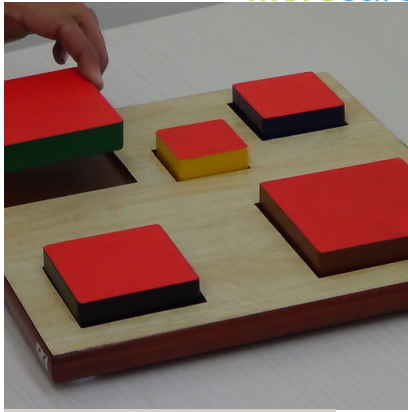

PRODUCT CODE: #MCOT11

MORECARE SIZE PERCEPTION SQUARE BOARD SET

morecare