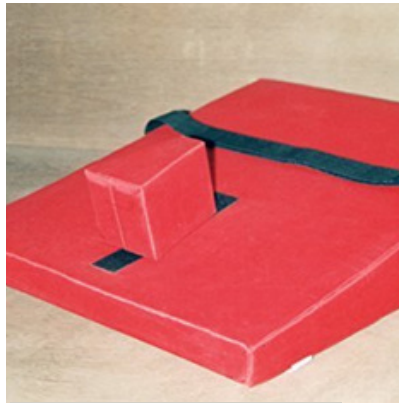

morecare

PRODUCT CODE: #MCOT28

**MORECARE POSITIONING AID
PRONE WEDGE (SET OF 3)**

morecare

PRODUCT CODE: #MCOT29

**MORECARE ADAPTIVE WEDGE
BOARD 25 CM (10") H X 60 CM (24") W X 70 CM (28") L**

morecare

PRODUCT CODE: #MCOT30