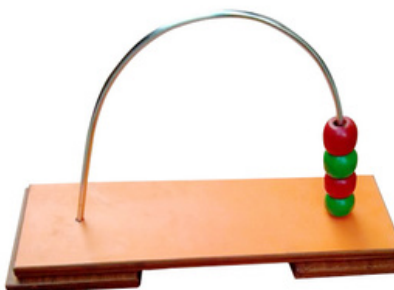

morecare

PRODUCT CODE: #MCOT23

**MORECARE CIRCULAR WOODEN
BALANCE BOARD**

morecare

PRODUCT CODE: #MCOT24

**MORECARE SUPINATOR &
PORNATOR (ZIG ZAG TYPE)**

morecare

PRODUCT CODE: #MCOT25