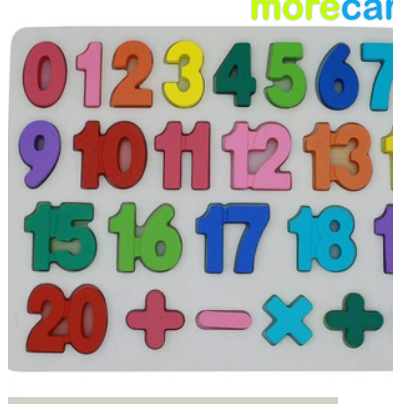

PRODUCT CODE: #MCSP08

MORECARE KIDS WOODEN 1-20 NUMBER CHUNKY PUZZLE BOARD TOYS

morecare