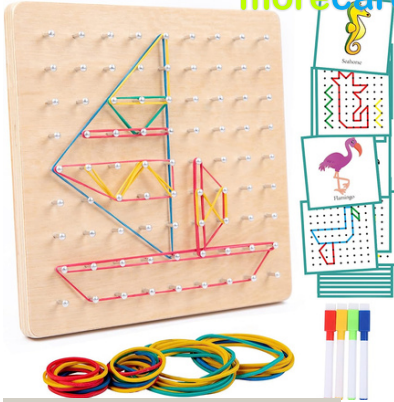

MORECARE MONTESSORI TOYS WOODEN COLOR SHAPE SORTING BOX GAME GEOMETRIC MATCHING BLOCKS EARLY LEARNING EDUCATIONAL TOY

morecare

PRODUCT CODE: #MCOT04

MORECARE WOODEN GEOBOARDS WITH RUBBER BANDS, LARGE 7.87IN BOARD WITH 9 * 9 PEGS, 40 FLASH CARDS AND 4 COLORING PENS