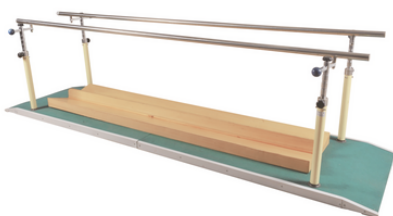

morecare

PRODUCT CODE: #MCOT46

MORECARE WOODEN CURBS AND RAMP, FOR CLINICAL AND HOSPITAL

morecare

PRODUCT CODE: #MCOT47

MORECARE BASIC BALANCE BEAM, REVERSIBLE (WIDTH 7.5CM & 15CM X 185CM LONG)

morecare

PRODUCT CODE: #MCOT48

MORECARE PREMIUM RUBBERWOOD BALANCE BOARD WITH MATT TOP

morecare

PRODUCT CODE: #MCOT49

MORECARE WOODEN EXERCISE STAIRCASE (CORNER TYPE, 60CM WIDE)

morecare

PRODUCT CODE: #MCOT50

MORECARE METAL EXERCISE STAIRCASE (CORNER TYPE, 60CM WIDE)

morecare

PRODUCT CODE: #MCOT51

MORECARE METAL PREMIUM CONVERTIBLE REAHLIBATION STAIRCASE 8 FT /6 FT

morecare

PRODUCT CODE: #MCOT52

MORECARE SS PARALLEL BAR WITH LEG SEPERATOR AND WOOD BASE - 8 FT LENGHT, HEIGHT ADJUSTABLE

morecare

PRODUCT CODE: #MCOT53

MORECARE FOLDABLE SS PARALLEL BAR - 5 FT LENGHT, HEIGHT ADJUSTABLE

morecare

PRODUCT CODE: #MCOT54

MORECARE 6 FT FOLDABLE BASIC METAL MS PARALLEL BAR