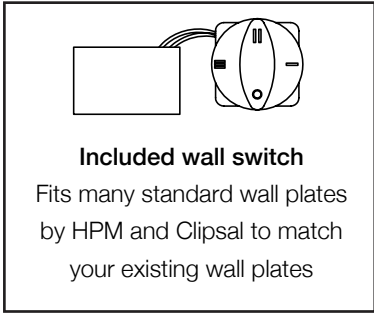

Fan finish

LED Light Kit

Power: 12W
Lumen: 1100
CCT: 3000K

Downrods

	90 cm (36")	180 cm (72")
Black	DRWL-36BL	DRWL-72BL
White	DRWL-36WH	DRWL-72WH

Remote Controls

RC4
Three-speed remote control (fan and light) with optional dimmer

RC9
fanSync Bluetooth remote control (fan and light) with dimming