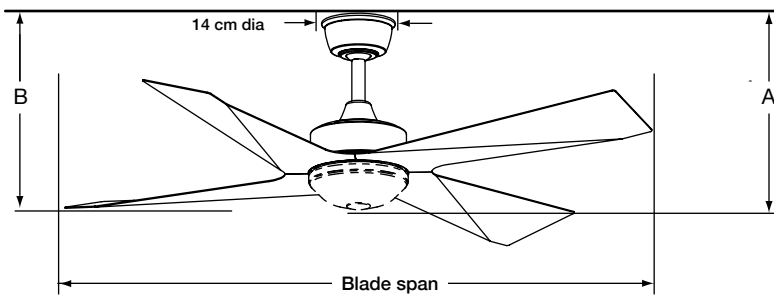

Sleek, modern ceiling fan designed in Australia with lightweight Aluminium blades

132cm (52")
Blade span

170
RPM

71 W
Energy usage

- + Designed and engineered to epitomise the clean, sharp lines of modern decor, the Modn-4 ceiling fan can make a bold statement or elegantly blend with your space
- + Powered by an efficient 172 x 20 mm AC motor, the Modn-4's clean motor housing has been designed as an understated and elegant addition to your space
- + Engineered from aluminium, the Modn-4's lightweight blades offer efficient cooling for Australian conditions
- + For those times when you need your fan to also be a light, the Modn-4's 12W LED light kit is a stylish addition

FAN PERFORMANCE

Fan Speed (H/M/L)	170 / 110 / 55 RPM
Energy usage (H/M/L)	71 / 34 / 11 W
Airflow (H/M/L)	8,372 / 5,714 / 2,989 m ³ / hr
Efficiency (H/M/L)	117 / 168 / 271 m ³ / hr / W

The Fan Performance Rating is a guide to show customer's how much air the fan moves as well as how the airflow "feels" when you stand underneath. This is a guide only. Refer to our website for more information.

132 cm (52 inch)
Net hanging weight: 9 kg

Fan Dimensions per Downrod			
For ceilings	Downrod (Ø26 mm)	A	B
2.4m – 2.9m	12 cm (4.5 inch) *	31 cm	31 cm
3m – 4m	90 cm (36 inch) #	109 cm	109 cm
4m – 5.5m	180 cm (72 inch) #	199 cm	199 cm