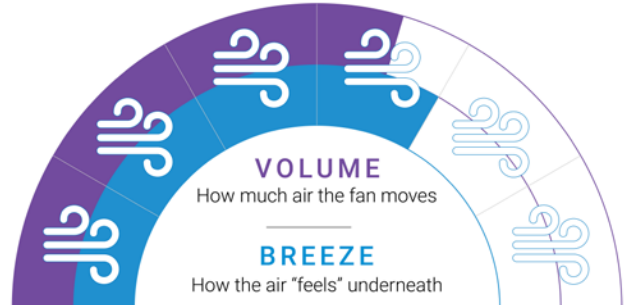

Sleek, modern ceiling fan designed in Australia with lightweight Aluminium blades

132cm (52")
Blade span

170
RPM

71 W
Energy usage

- + Designed and engineered to epitomise the clean, sharp lines of modern decor, the Modn-4 ceiling fan can make a bold statement or elegantly blend with your space
- + Powered by an efficient 172 x 20 mm AC motor, the Modn-4's clean motor housing has been designed as an understated and elegant addition to your space
- + Engineered from aluminium, the Modn-4's lightweight blades offer efficient cooling for Australian conditions
- + For those times when you need your fan to also be a light, the Modn-4's 12W LED light kit is a stylish addition

FAN PERFORMANCE

Fan Speed (H/M/L)	170 / 110 / 55 RPM
Energy usage (H/M/L)	71 / 34 / 11 W
Airflow (H/M/L)	8,372 / 5,714 / 2,989 m ³ / hr
Efficiency (H/M/L)	117 / 168 / 271 m ³ / hr / W

The Fan Performance Rating is a guide to show customer's how much air the fan moves as well as how the airflow "feels" when you stand underneath. This is a guide only. Refer to our website for more information.