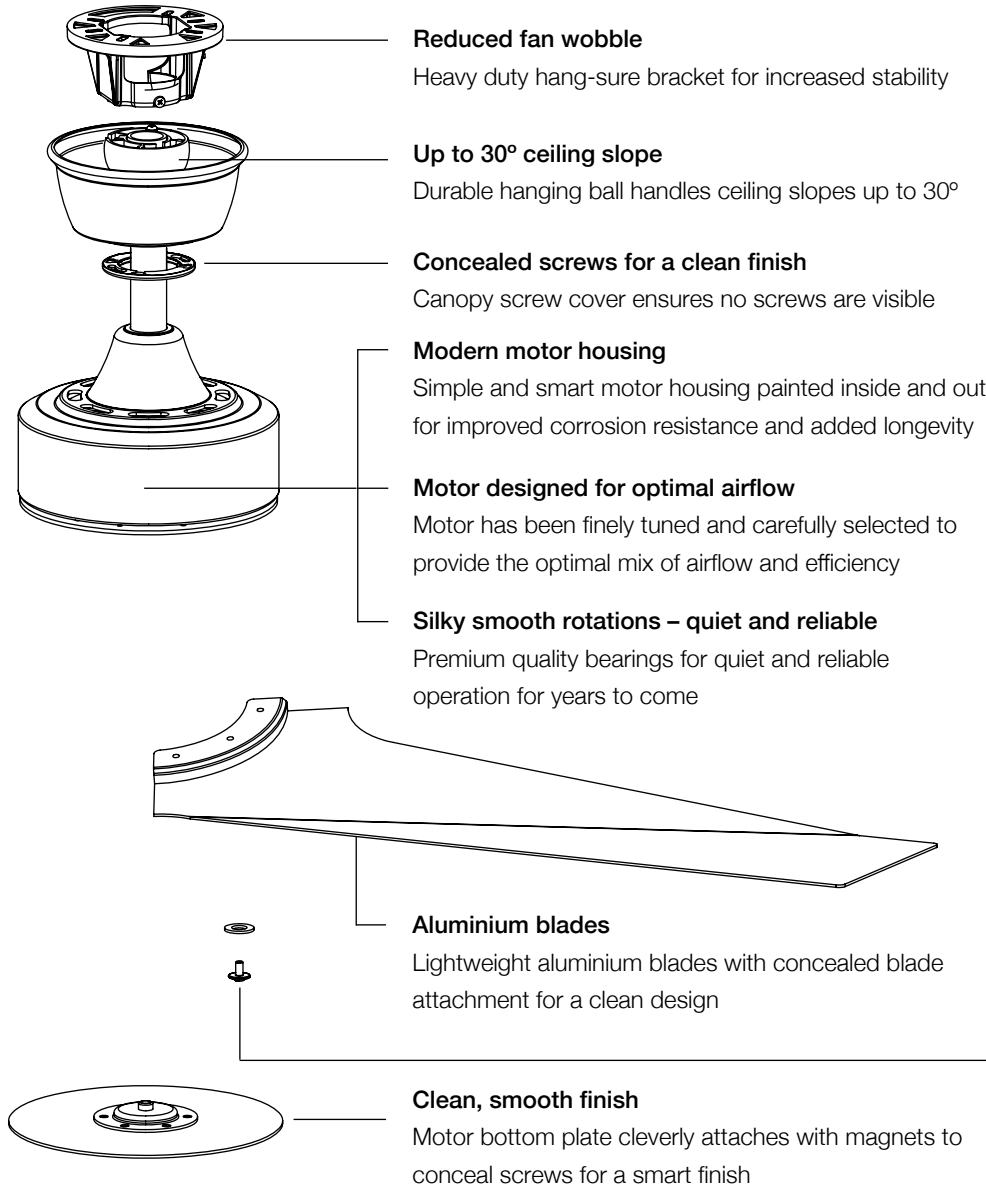

Sleek, modern ceiling fan designed in Australia with lightweight Aluminium blades

132cm (52")
Blade span

170
RPM

71 W
Energy usage

- + Designed and engineered to epitomise the clean, sharp lines of modern decor, the Modn-4 ceiling fan can make a bold statement or elegantly blend with your space
- + Powered by an efficient 172 x 20 mm AC motor, the Modn-4's clean motor housing has been designed as an understated and elegant addition to your space
- + Engineered from aluminium, the Modn-4's lightweight blades offer efficient cooling for Australian conditions
- + For those times when you need your fan to also be a light, the Modn-4's 12W LED light kit is a stylish addition

132 cm (52 inch)
Net hanging weight: 9 kg

Fan Dimensions per Downrod			
For ceilings	Downrod (Ø26 mm)	A	B
2.4m – 2.9m	12 cm (4.5 inch) *	31 cm	31 cm
3m – 4m	90 cm (36 inch) #	109 cm	109 cm
4m – 5.5m	180 cm (72 inch) #	199 cm	199 cm

Light Kit increases A by 7 cm

* Standard downrod included with fan. # Optional downrod available for purchase.

Fan finish

Black with matching blades

White with matching blades

LED Light Kit

Power: 12W
Lumen: 1100
CCT: 3000K

12W LED Light Kit in Black

12W LED Light Kit in White

Downrods

	90 cm (36")	180 cm (72")
Black	DRWL-36BL	DRWL-72BL
White	DRWL-36WH	DRWL-72WH

Remote Controls

RC4
Three-speed remote control (fan and light) with optional dimmer