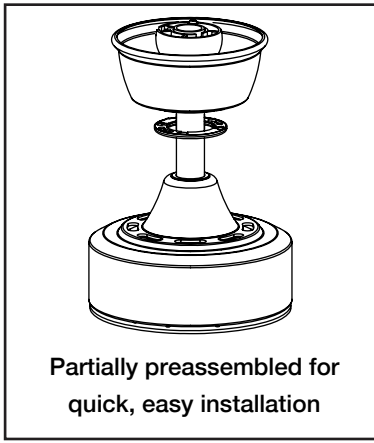

Fan finish

LED Light Kit

Power: 12W
Lumen: 1100
CCT: 3000K

Downrods

	90 cm (36")	180 cm (72")
Black	DRWL-36BL	DRWL-72BL
White	DRWL-36WH	DRWL-72WH

Remote Controls

RC4
Three-speed remote control (fan and light) with optional dimmer

RC9
fanSync Bluetooth remote control (fan and light) with dimming