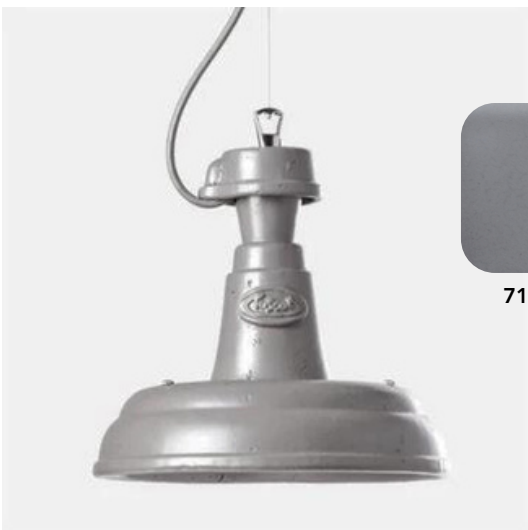

77 Sugar Matt

Italian Industrial Ceramic Wall Light

76 Wine Matt

Italian Industrial Pendant Light

52 Smalto Licheni

Italian Industrial Ceramic Wall Light

71 Grau

Italian Industrial Pendant Light