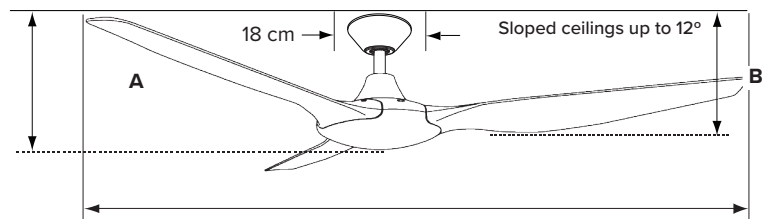

FAN PERFORMANCE

Fan Speed (H:6/M:4/L:1) (Revolutions Per Minute)	240 / 198 / 101 RPM
Energy usage (H:6/M:4/L:1) (Watts)	40 W / 18 W / 6 W
Airflow volume (H:6/M:4/L:1) (Cubic metres per hour)	13,700 / 11,325 / 5,479 CMH
Efficiency (H:6/M:4/L:1) (CMH / W)	343 / 515 / 913 CMH / W