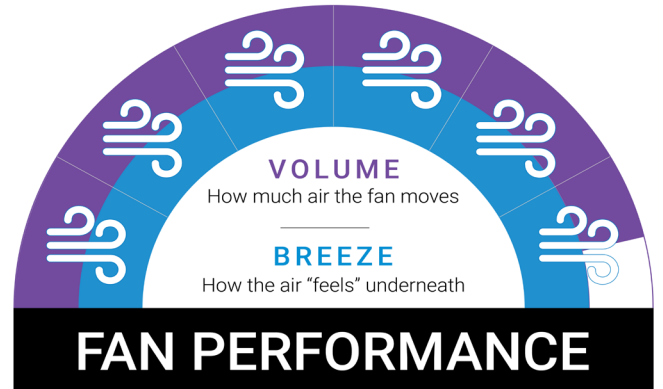

FAN PERFORMANCE

Fan Speed (H:6/M:4/L:1) (Revolutions Per Minute)	240 / 198 / 101 RPM
Energy usage (H:6/M:4/L:1) (Watts)	40 W / 18 W / 6 W
Airflow volume (H:6/M:4/L:1) (Cubic metres per hour)	13,700 / 11,325 / 5,479 CMH
Efficiency (H:6/M:4/L:1) (CMH / W)	343 / 515 / 913 CMH / W