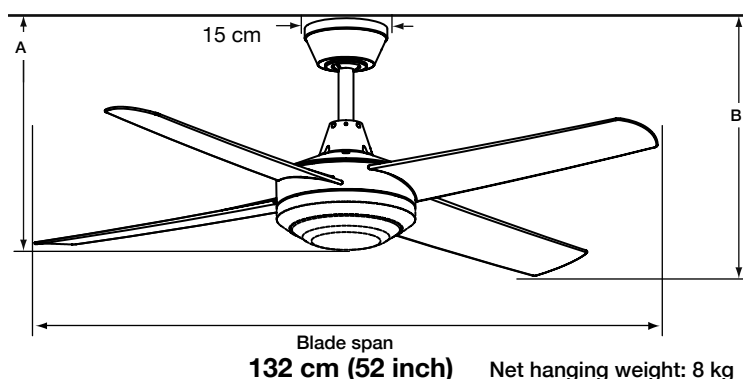

FAN PERFORMANCE

Fan Speed (H/M/L)	190 / 110 / 55 RPM
Energy usage (H/M/L)	58 / 22 / 7 W
Airflow volume (H/M/L)	11,200 / 7,500 / 3,300 m³ / hr
Efficiency (H/M/L)	165 / 281 / 417 m³ / hr / W

The Fan Performance Rating is a guide to show customer's how much air the fan moves as well as how the airflow "feels" when you stand underneath. This is a guide only. Refer to our website for more information.

Fan Dimensions per Downrod			
For ceilings	Downrod (Ø26 mm)	A	B
2.4m – 2.9m	12 cm (4.5 inch) ^	34 cm	32 cm
3m – 4m	90 cm (36 inch) #	112 cm	110 cm
4m – 5.5m	180 cm (72 inch) #	202 cm	200 cm
Light Kit increases A by 4 cm			

^Standard downrod included with fan. #Optional downrod available for purchase.