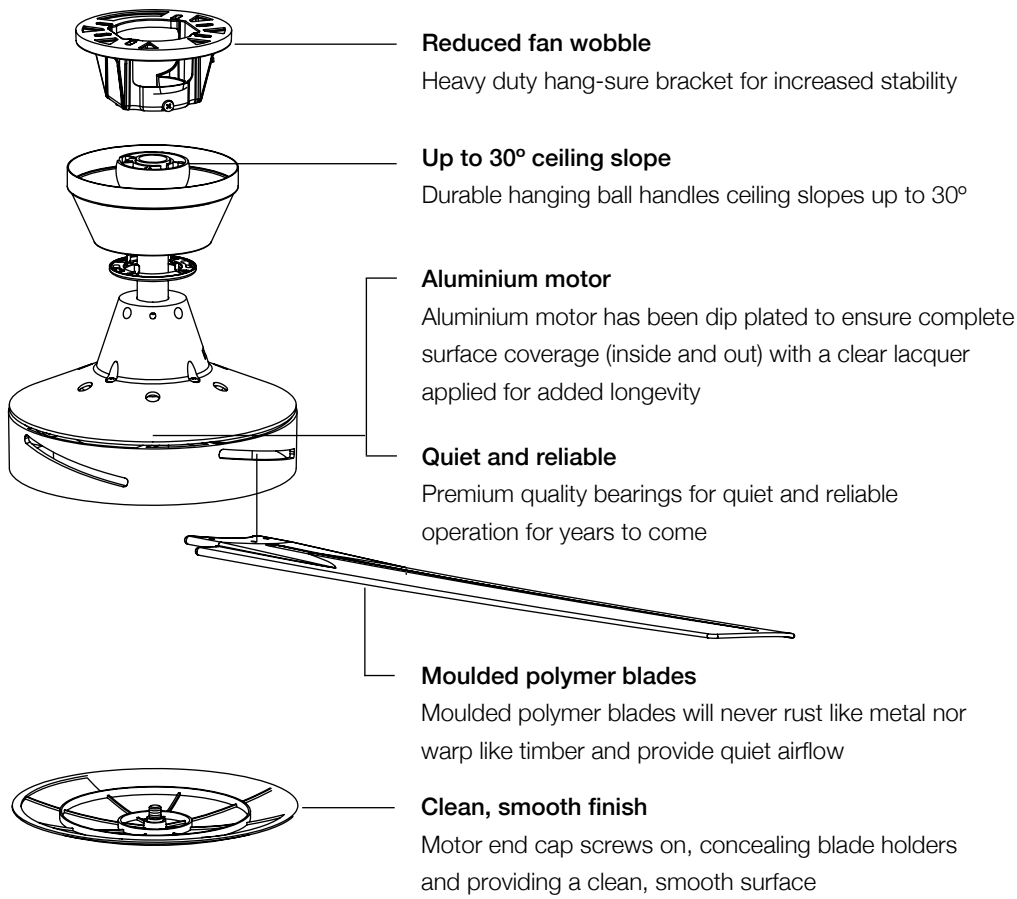

Fan finish

LED Light Kit

Power: 18W | Lumen: 1100 | CT: 3000K

Downrods

	90 cm (36")	180 cm (72")
Black	DR1-36BL	DR1-72BL
Brushed Nickel	DR1-36BN	DR1-72BN
White	DR1-36WH	DR1-72WH

Mi Remote Control

Stylish 3 speed remote control system for your ceiling fan and associated light