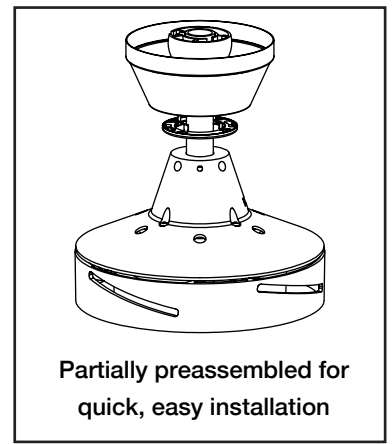

Fan finish

LED Light Kit

Power: 18W | Lumen: 1100 | CT: 3000K

Downrods

	90 cm (36")	180 cm (72")
Black	DR1-36BL	DR1-72BL
Brushed Nickel	DR1-36BN	DR1-72BN
White	DR1-36WH	DR1-72WH

Mi Remote Control

Stylish 3 speed remote control system for your ceiling fan and associated light