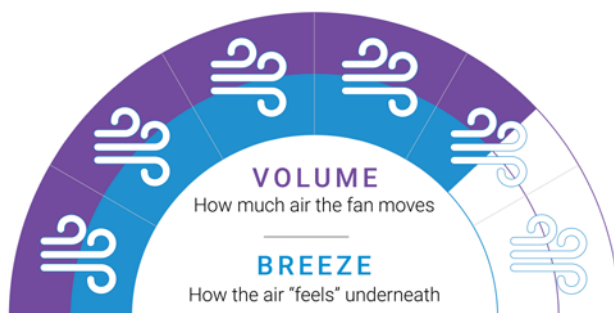

# Aspire 52"

Sleek and stylish lines with powerful cooling

**52** INCH  
132 CM

**58** WATTS  
ON HIGH

**190** RPM  
ON HIGH

- + With its minimalist lines and stylish curves, the 52" Aspire ceiling fan is a smart addition to any living space
- + Powered by an efficient 153 x 18 mm AC motor, the Aspire's aluminium motor has been dip plated to ensure complete surface coverage (inside and out) with a clear lacquer applied for added longevity
- + Moulded polymer blades will never rust like metal nor warp like timber and provide quiet airflow
- + For those times when you need your fan to also be a light, the Aspire's 18W LED light kit is a stylish addition
- + The heavy duty hang-sure ceiling bracket improves fan stability and reduces the chance of fan wobble
- + Included wall switch fits many standard wall plates by HPM and Clipsal, so you can match your existing wall plates

## FAN PERFORMANCE

Fan Speed (H/M/L)	190 / 110 / 55 RPM
Energy usage (H/M/L)	58 / 22 / 7 W
Airflow volume (H/M/L)	11,200 / 7,500 / 3,300 m <sup>3</sup> / hr
Efficiency (H/M/L)	165 / 281 / 417 m <sup>3</sup> / hr / W

The Fan Performance Rating is a guide to show customer's how much air the fan moves as well as how the airflow "feels" when you stand underneath. This is a guide only. Refer to our website for more information.