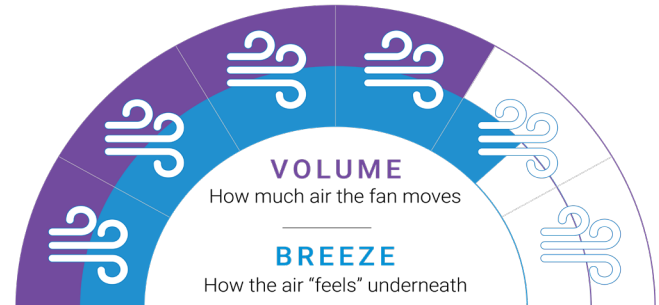

Motor

Inches

RPMs

Watts

Remote Control

Downlight

- Enjoy ambient lighting** in your space thanks to the Ambience's built-in uplight (supports dimming), helping to create a relaxing atmosphere in your bedroom or living areas.
- Moulded aerodynamic blades** are crafted from polymer (a high-grade plastic) which are durable, easy to clean as well as being safer and quieter than metal blades.
- Energy-efficient & dimmable optional 17W LED Downlight** is available with colour changing technology (CCT) so you can choose between Warm, Cool and Daylight temperatures.
- Highly efficient cooling** made possible by the energy-efficient DC motor, using only 35W on high and as little as 6W on low so you stay cool for less.
- Enjoy whisper-quiet cooling** thanks to the combination of a silent DC motor and premium polymer blades, so you stay cool with less wind and fan noise.
- Perfect for small bedrooms, home offices and media rooms** so you can maintain a consistent decor style throughout your home.

### FAN PERFORMANCE

Fan Speed (H:6/M:4/L:1) (Revolutions Per Minute)	212 / 164 / 103 RPM
Energy usage (H:6/M:4/L:1) (Watts)	35 W / 17 W / 6 W
Airflow volume (H:6/M:4/L:1) (Cubic metres per hour)	11,235 / 8,430 / 4,927 CMH
Efficiency (H:6/M:4/L:1) (CMH / W)	321 / 496 / 821 CMH / W