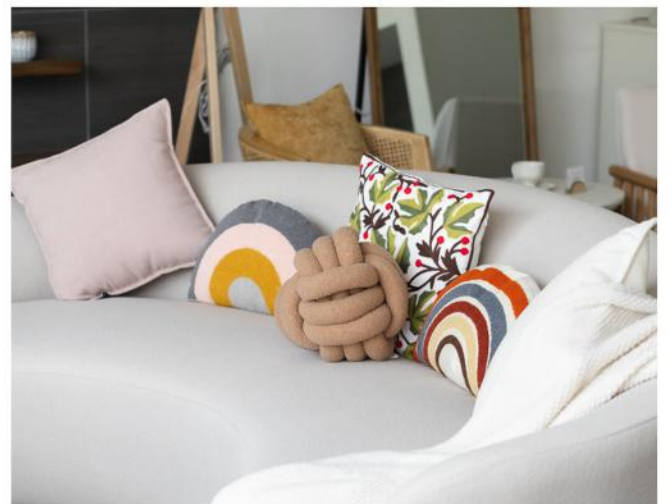

ACCESSORIES