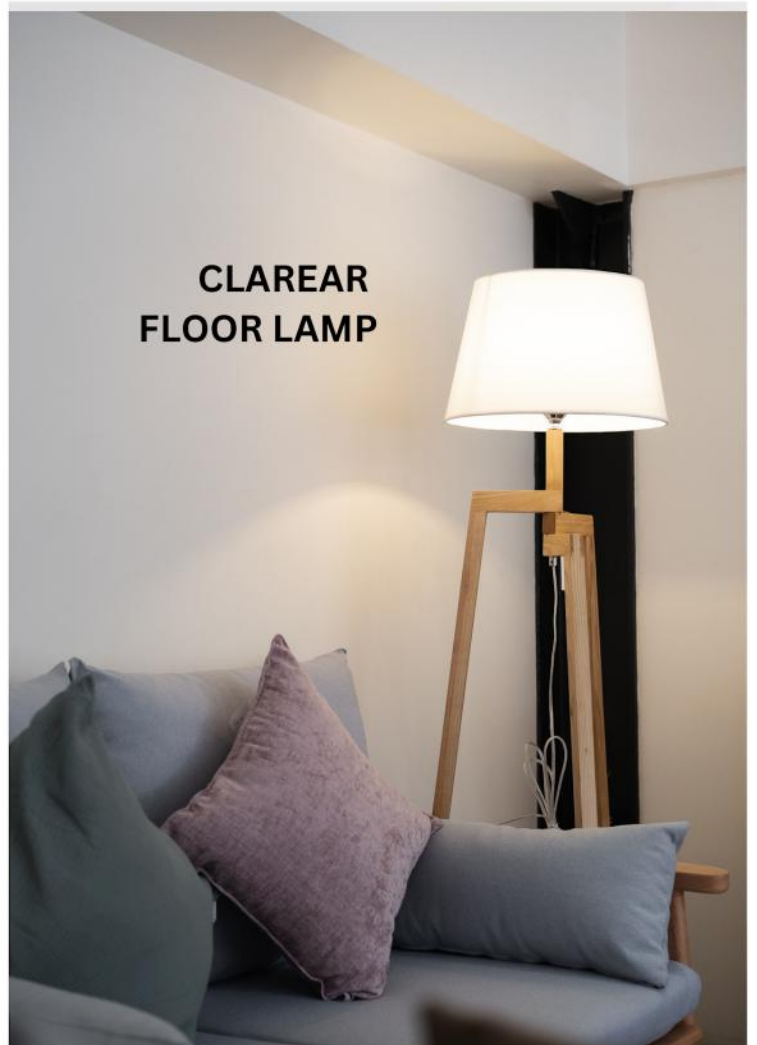

**CLAREAR
FLOOR LAMP**