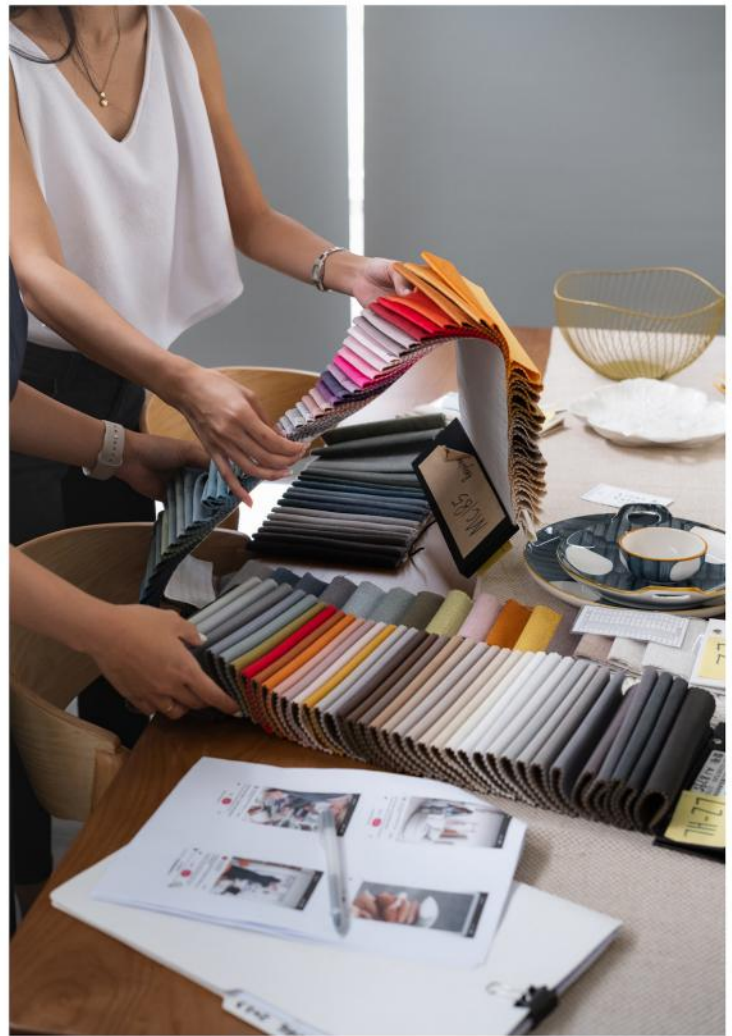

ABOUT US

Lines & Colors Home Decor is a furniture and home decor company that opens a doorway for clients to have access to the world of furniture with beautiful design, high quality and affordable prices.

Style your space with no limits.

Our Team **accepts contract projects to personally walk thru the furnishing phase** of the client's projects to provide an **all in one service of sourcing, delivery and assembly** for the furniture they dream of.

We personally pack and schedule shipping to our clients to ensure our clients are happy with their pieces.

Our Team curates the pieces that we offer to ensure that our furniture pieces are unique and beautiful with exceptional quality.

We communicates directly with our overseas suppliers to continuously quality check our pieces and offer the best prices