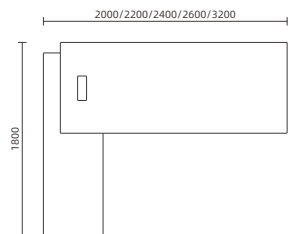

BS3218 班台
Size: 3200W*1800D*750H
Size: 2600W*1800D*750H
Size: 2400W*1800D*750H
Size: 2200W*1800D*750H
Size: 2000W*1800D*750H