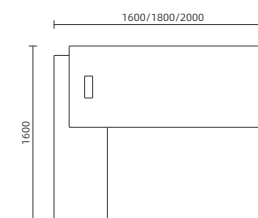

SY2016 主管桌

Size: 2000W*1600D*750H

Size: 1800W*1600D*750H

Size: 1600W*1600D*750H