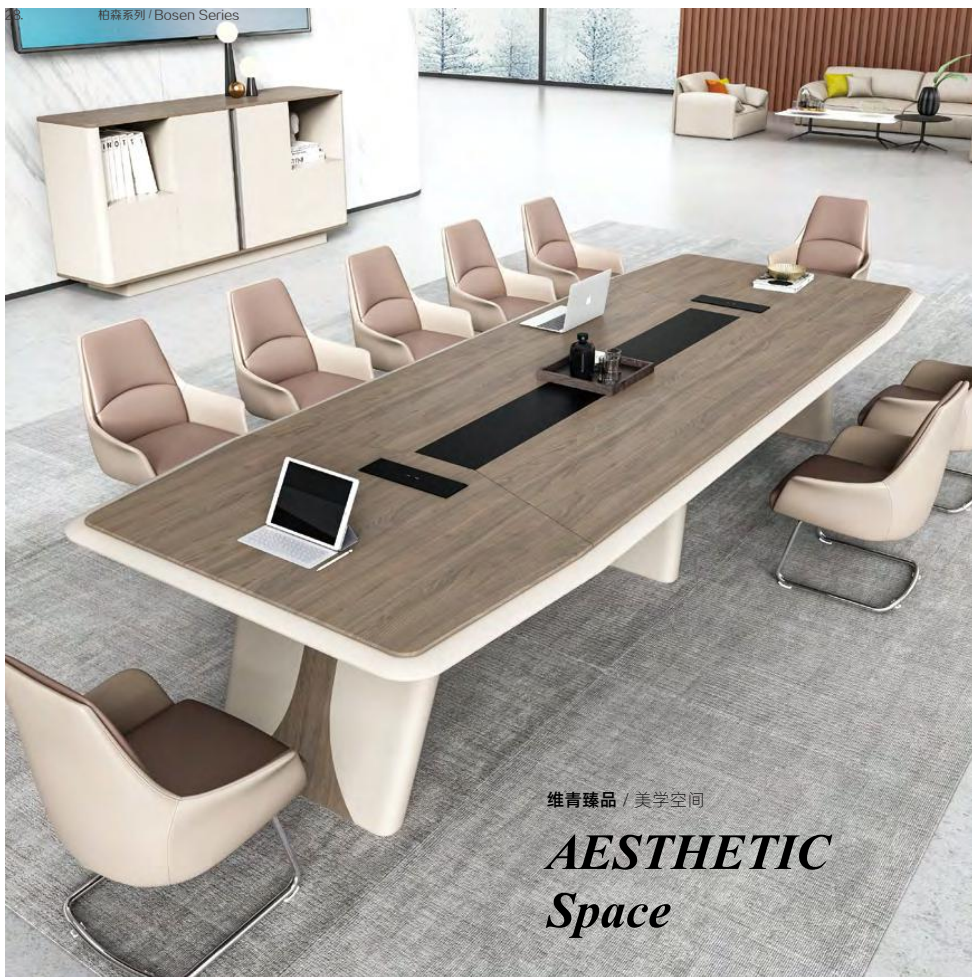

BS-4516B 会议台
Size: 3600W*1200D*750H
Size: 2400W*1200D*750H

用一种气质去培养一种生活，
生活来自日常工作的每个细节，这种静静的阅读，
足以把浮躁赶到九霄云外。
工作，就是这么简单。凭借自信与自豪，
为您的办公空间营造非同一般的感受。