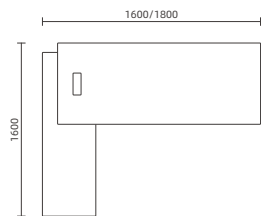

BS1816B 主管桌
Size: 1800W*1600D*750H
Size: 1600W*1600D*750H