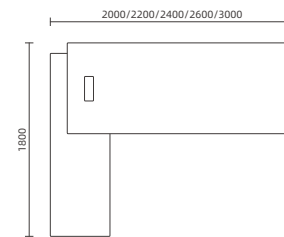

BS3018A 班台

Size: 3000W*1800D*750H : ~~~~~
Size: 2600W*1800D*750H :
Size: 2400W*1800D*750H :
Size: 2200W*1800D*750H :
Size: 2000W*1800D*750H :