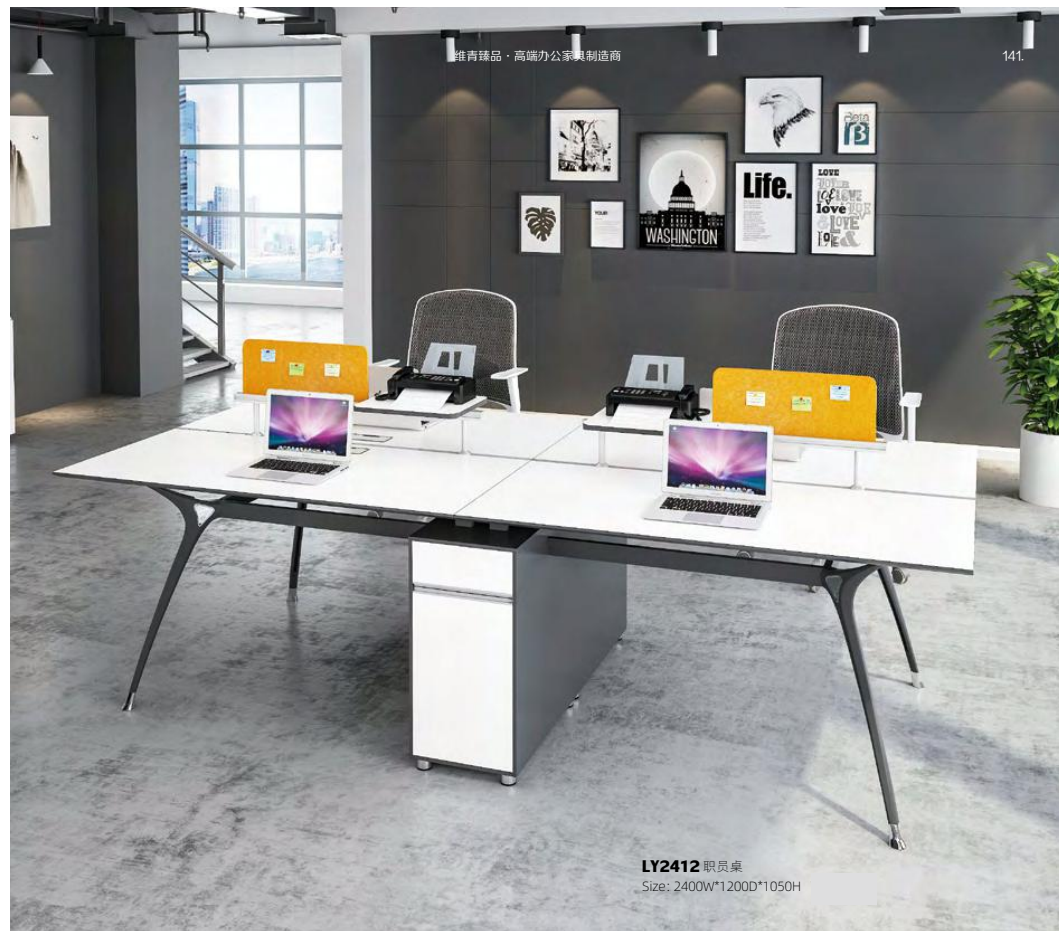

LY2412 职员桌
Size: 2400W*1200D*1050H