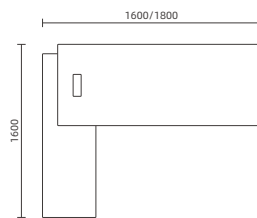

OFFICE FASHION Show pattern

不拘于传统的办公空间，
尽情挥洒一处属于创意的自由天地。
我们的设计为您在工作的环境里添置许多时尚元素，
在工作中，在使用中，
处处都体现着你的个性风格。