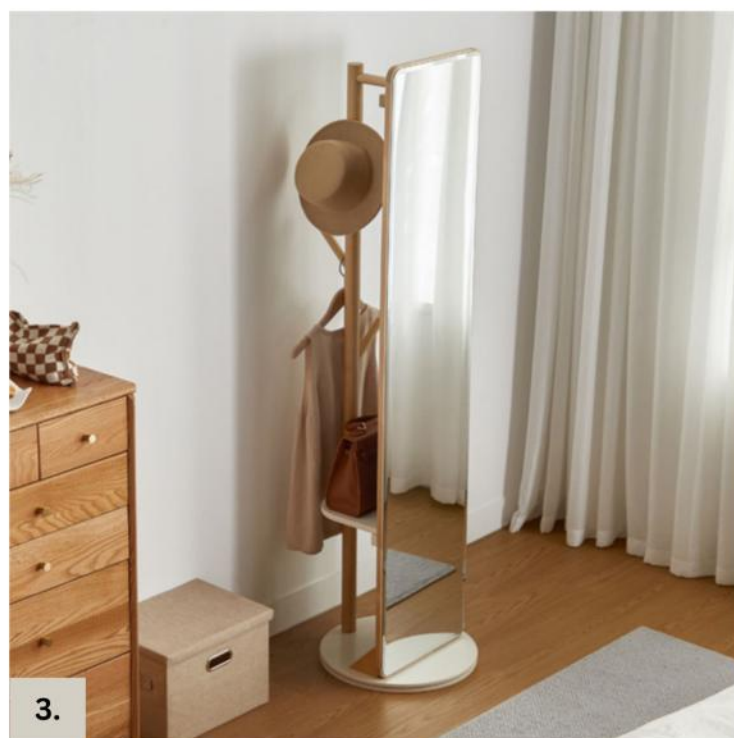

3.
CYLCH MIRROR