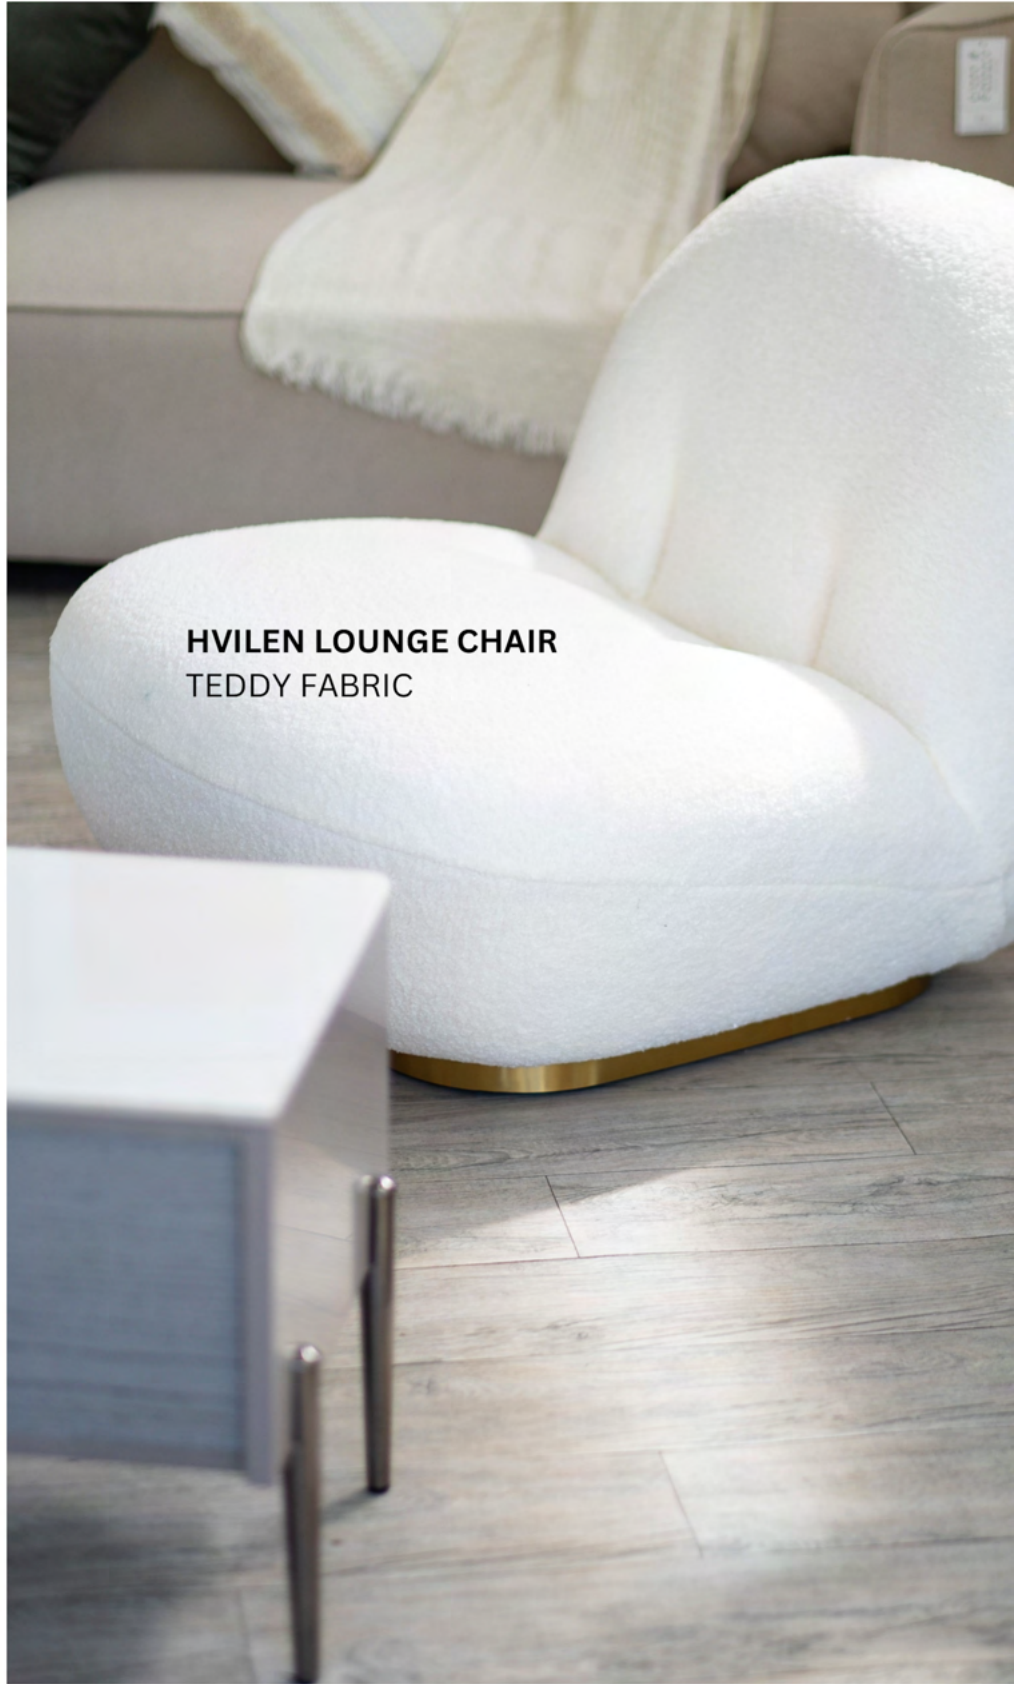

HVILEN LOUNGE CHAIR
TEDDY FABRIC

LOUNGE CHAIRS

- 1.
**WOOD STAND SIGNE
LOUNGE CHAIR**
- 2.
YUQORI BEANBAG
- 3.
VYLIN CHAIR
- 4.
**PHOMOLO LOUNGE
CHAIR**

COLOR OF YOUR CHOICE

MOUD WOLK CHAIR
TEDDY FABRIC

**REFLIC LOUNGE
CHAIR**