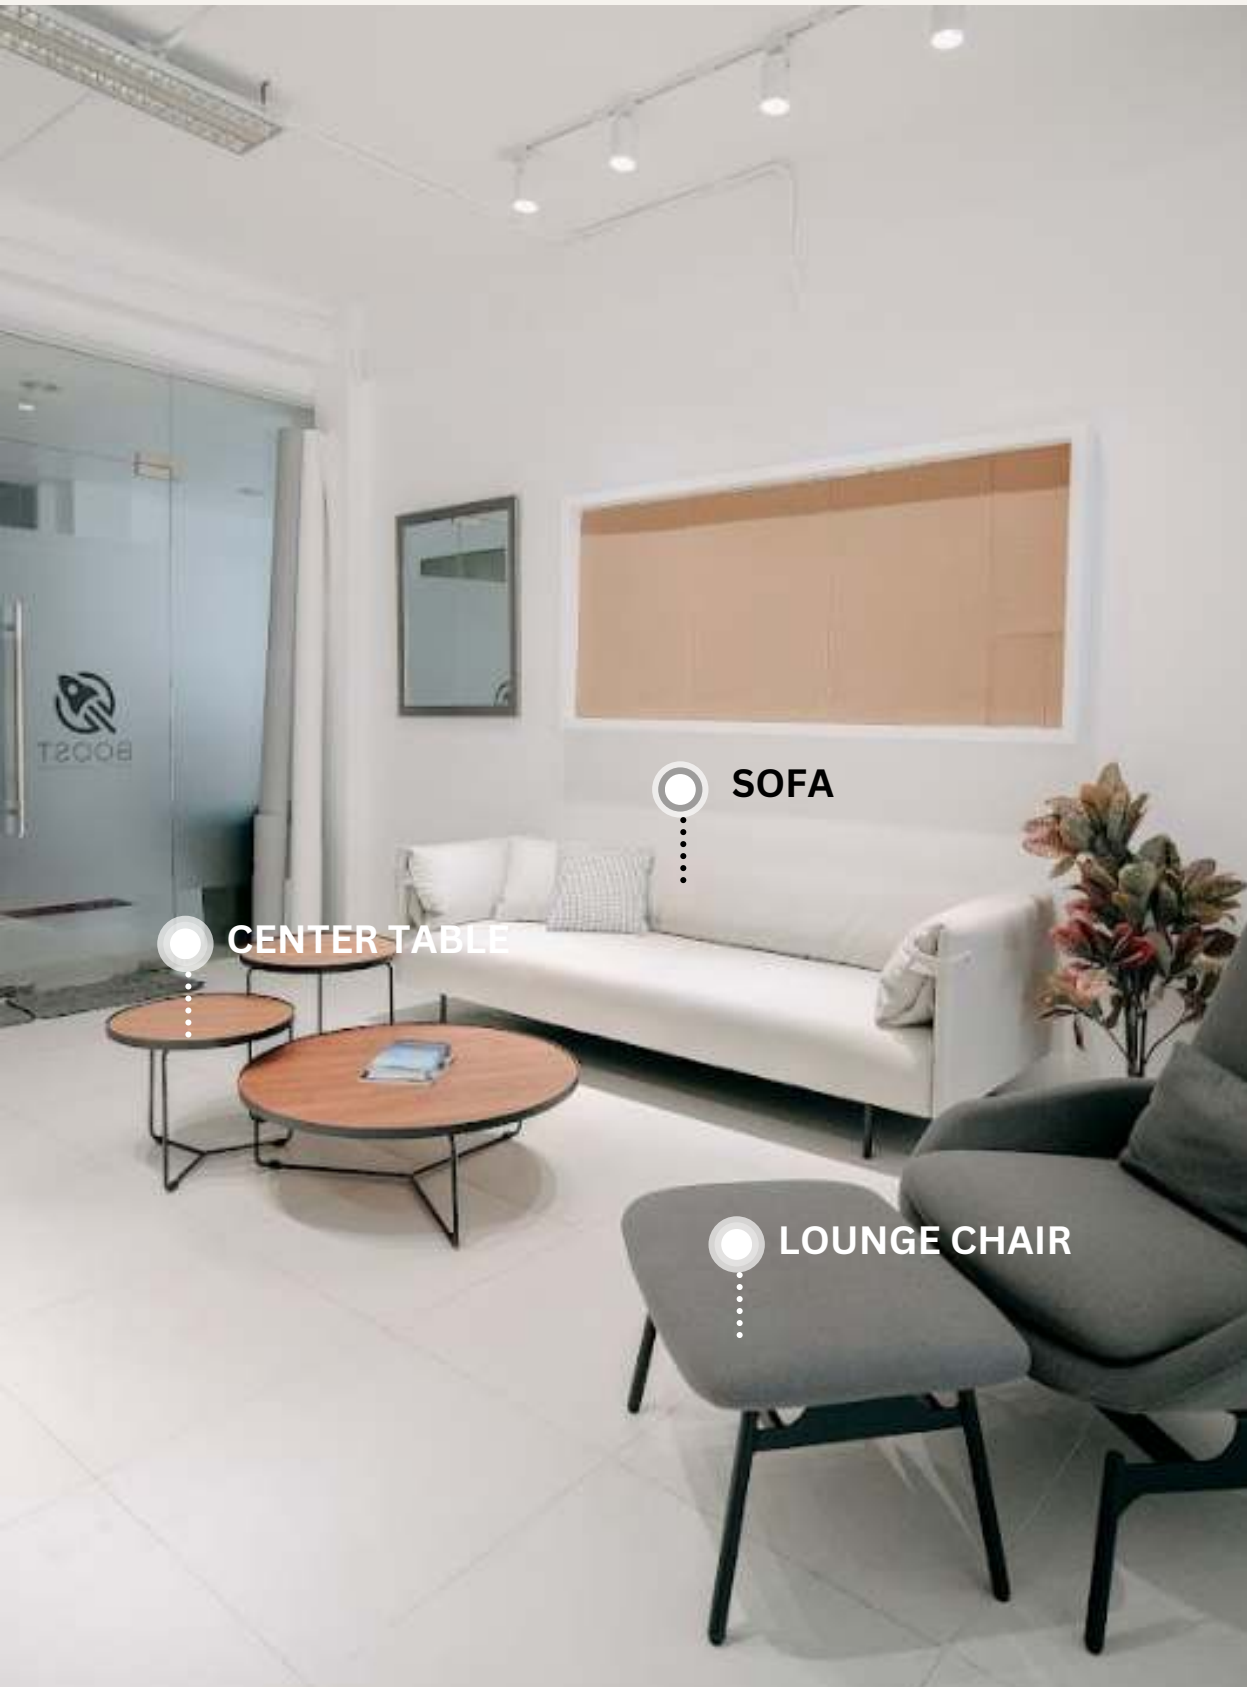

2.
MAEM
DRAWER

3.
KHAZA
DRAWERS

4.
HARRIA
CABINET

ADJUSTABLE DESKS

- 1. FOJU DESK
- 2. AVANSE DESK
- 3. WAIJA DESK
- 4. MOUBEN DESK
- 5. EVOA DESK

VANITY CHAIRS

ENHANCE WITH FRAMES

BLUME RUG

SEPHAN RUG

AVIRA RUG

ACCESSORIES

YESUA BED FRAME
Instock: 1.5m

QUISARA BED

**SLEEP
PEACEFULLY**

**POSH STORIO
WOOD BED**

CLIENT SPACES