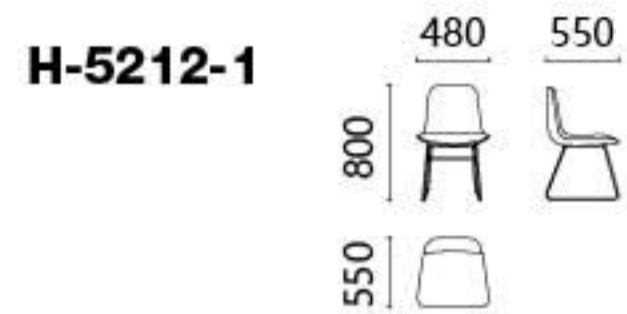

# MYSTERIOUS OBSESSION

**H-5271**

A stylistic space filled with Chan implication is created based on modern design methods together with light and shade.

LEISURE OFFICE

479

*Easily to cherish your dream living room*