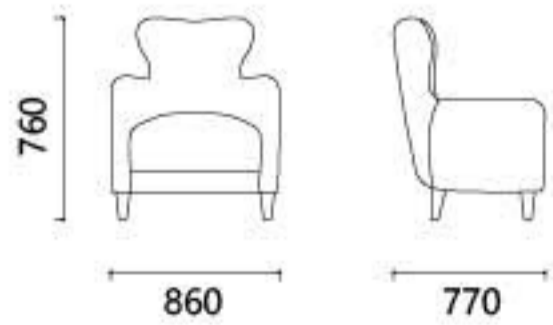

LEISURE OFFICE

366