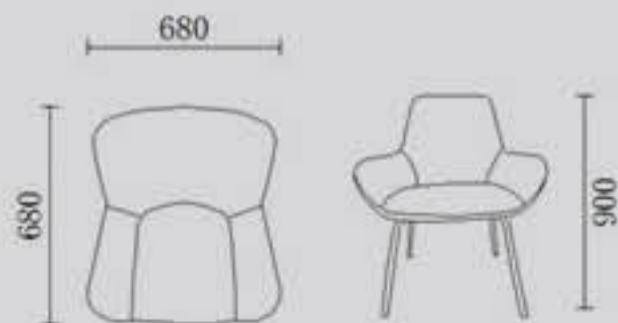

„In this fast-moving time, there must be things to hold on to. We make these things.“

H-5145