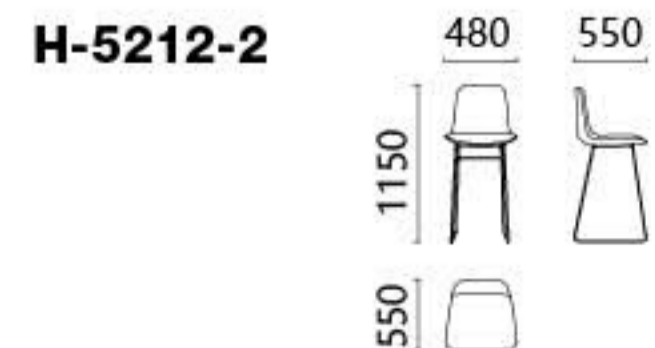

A stylistic space filled with Chan implication is created based on modern design methods together with light and shade.

LEISURE OFFICE

479

Easily to cherish your dream living room

MYSTERIOUS OBSESSION

LEISURE OFFICE

480