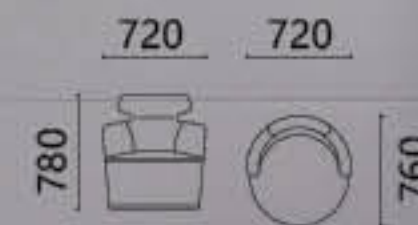

H-5114

presents the collection
of upholstered furniture.

H-5268