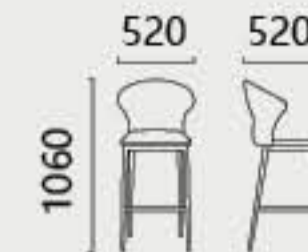

A stylistic space filled with Chan implication is created based on modern design methods together with light and shade, so that every visitor can feel its cultural spirit, so that living in it becomes a kind of spiritual enjoyment and a kind of cultural phenomenon.

Easily to cherish your dream living room

MYSTERIOUS OBSESSION

H-5271