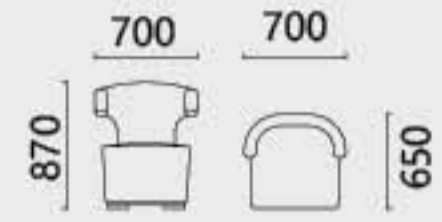

H-5114

presents the collection
of upholstered furniture.