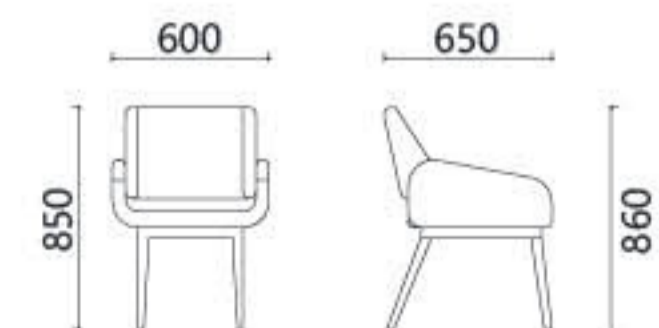

MATCH YOUR LIFESTYLE

Easily to cherish your dream living room

Leisure sofa is multiple functional, capable to save space and money for you. No matter you or your guests to sit down or lie down, just be yourself. We provide single sofa and corner sofa with different styles and colors for options. A lot of sofas are inbuilt storage space function for beddings.

H-5251-1