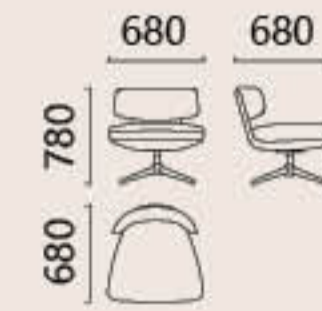

# MATCH YOUR LIFESTYLE

**Leisure sofa is multiple functional**, capable to save space and money for you. No matter you or your guests to sit down or lie down, just be yourself. We provide single sofa and corner sofa with different styles and colors for options. A lot of sofas are inbuilt storage space function for beddings.