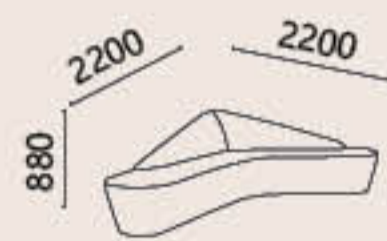

„In this fast-moving time, there must be things to hold on to. We make these things.“

H-5170

The sofa has a variety of functions. Let you use unlimited space infinitely.

Leisure sofa
Share
~
Design:
Collection