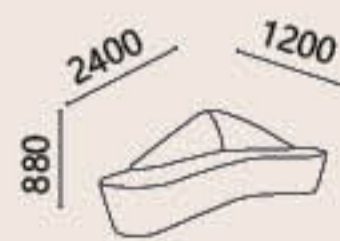

„In this fast-moving time, there must be things to hold on to. We make these things.“

H-5170

The sofa has a variety of functions. Let you use unlimited space infinitely.

Leisure sofa
Share
~
Design:
Collection