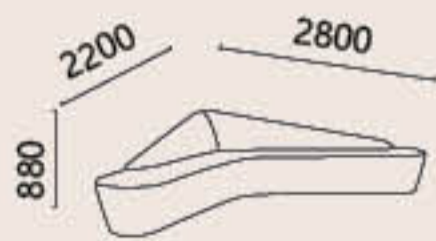

„In this fast-moving time, there must be things to hold on to. We make these things.“

H-5170

The sofa has a variety of functions. Let you use unlimited space infinitely.

Leisure sofa
Share
~
Design:
Collection