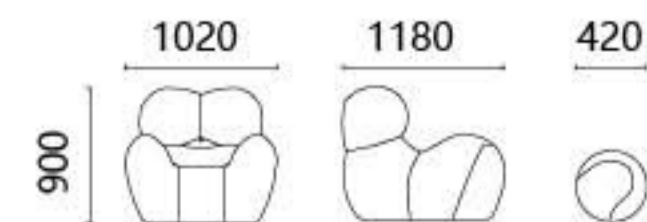

leisure office sofas are made of high quality materials, with elegant design and superior embedding techniques. Together with outstanding sewing techniques and luxurious shapes, they are the best combination of enriched elegant fashion and perfect design concept.

妈妈的怀抱