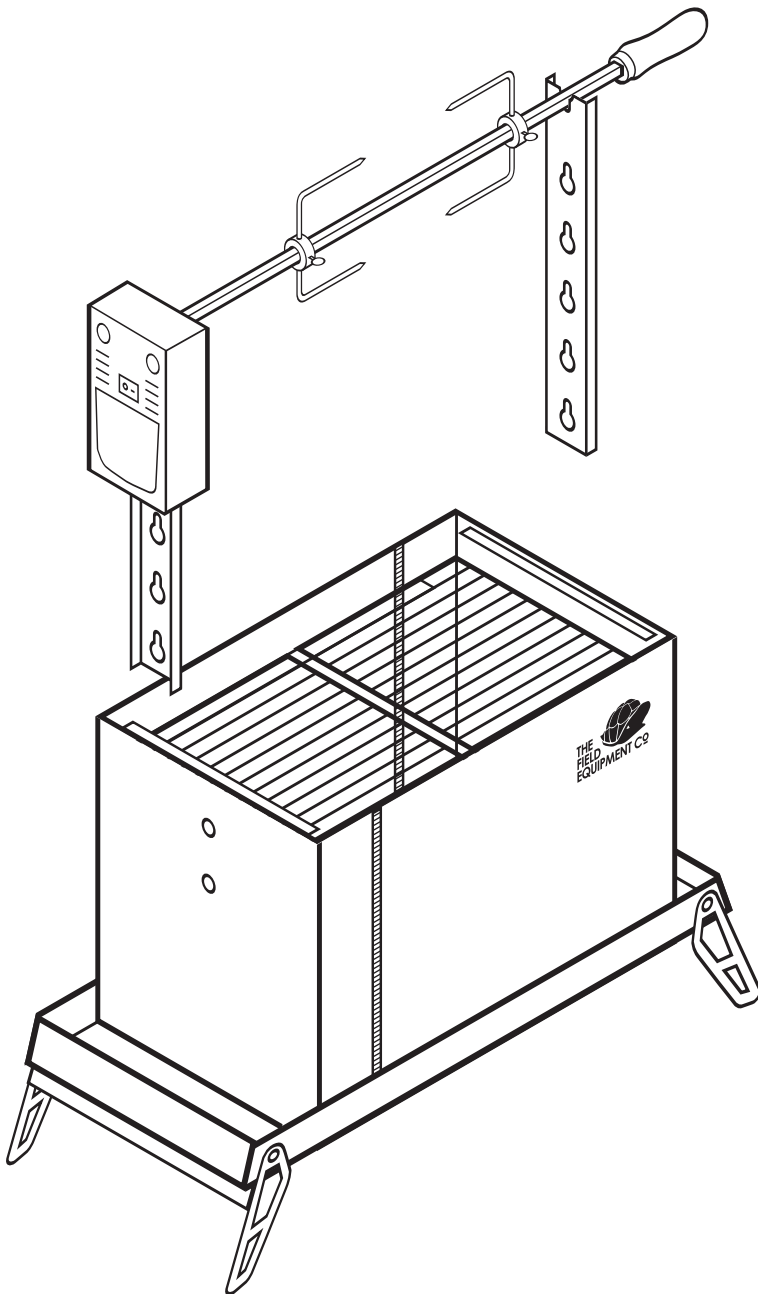

ASSEMBLING THE SACHIN SPIT KIT

THE SACHIN SPIT KIT

FEATURES

- ▶ Stainless steel cased motor.
- ▶ Powered by 2 'D' cell batteries.
- ▶ 8kg load limit.
- ▶ 4 height settings.
- ▶ 304 stainless skewer.
- ▶ Compact design for portability.

GENERAL

- ▶ Do not leave your spit motor in the rain.
- ▶ Wash skewer and prongs prior to use.
- ▶ Skewer meat so weight is spread evenly to reduce load on motor.
- ▶ Spit mounts, motor, skewer and prongs can become hot during operation, handle with care.
- ▶ Skewer and prongs have sharp points, handle with care.