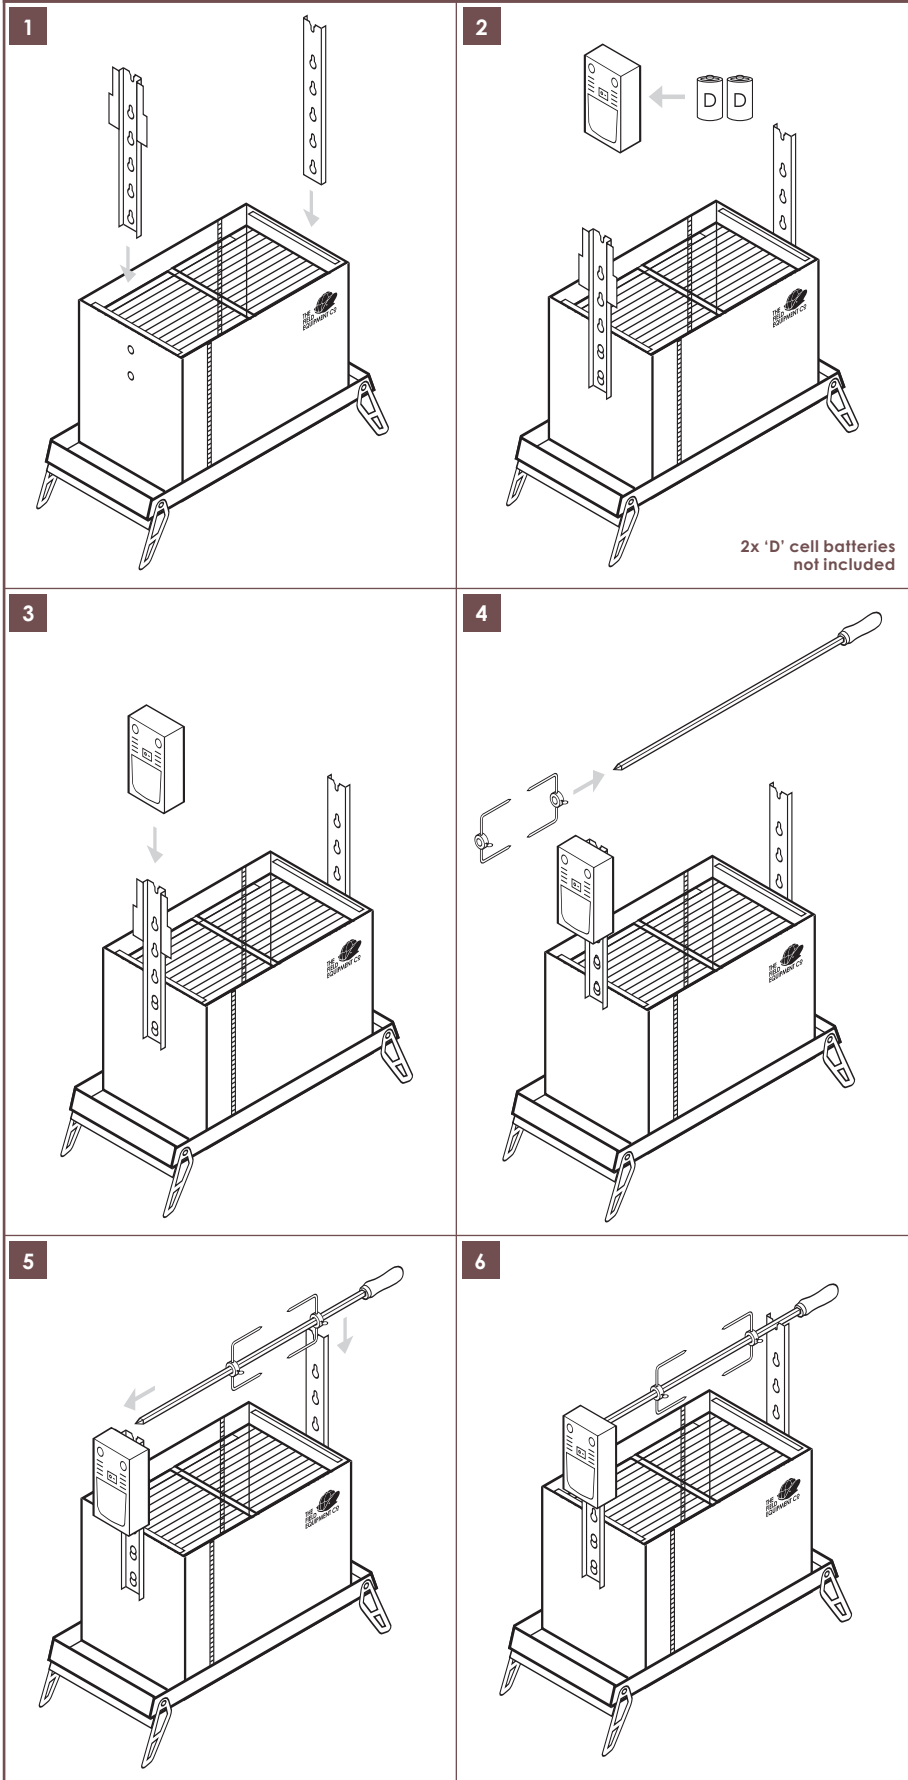

ASSEMBLING THE SACHIN SPIT KIT

THE SACHIN SPIT KIT

FEATURES

- ▶ Stainless steel cased motor.
- ▶ Powered by 2 'D' cell batteries.
- ▶ 8kg load limit.
- ▶ 4 height settings.
- ▶ 304 stainless skewer.
- ▶ Compact design for portability.

GENERAL

- ▶ Do not leave your spit motor in the rain.
- ▶ Wash skewer and prongs prior to use.
- ▶ Skewer meat so weight is spread evenly to reduce load on motor.
- ▶ Spit mounts, motor, skewer and prongs can become hot during operation, handle with care.
- ▶ Skewer and prongs have sharp points, handle with care.