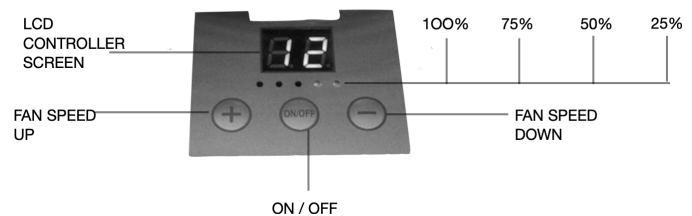

For more information, please visit our website at

www.thecabindepot.com