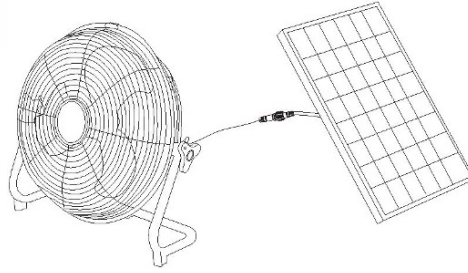

KEDRON™

Solar Fan

User Manual

This unique Kedron™ fan design has 12 different speed settings, and uses a built-in rechargeable lithium-Ion battery which can be charged by the included solar panel OR standard AC wall adapter. The LED lights on the back of the fan indicate the charge status ranging from 0 to 100%. It also includes a convenient USB charging port, so you can keep cool while recharging your smartphone or other small portable device!

Specifications :

1. Black 12" diameter, 3-blade fan
2. 12 speed LCD controller screen
3. 5-stage Led charge status lights
4. 5AH Lithium-Ion battery
5. Weight: 11lbs (5kg)
6. 24 Watt solar panel
7. 110v wall adaptor
8. Solar panel dimensions: 15.3" H x 13.4" W
9. Fan dimensions: 15.7" H (with stand) x 14.2" W
10. USB charging port

User Instructions:

1. Fully charge fan before use.
2. Plug in the 15v cable from the solar panel into the side of the fan or alternatively, use the included 110vAC adaptor for fast charging.
3. Solar panel must be facing the sun, avoiding shaded areas. *NOTE: Indoor lighting is not a sufficient source to charge the battery.*
4. It will take 8-10 hours to charge using solar or ~6 hours using the wall charger.
5. The fan will start automatically at level 6 (medium speed)
6. If you use it on level 12, it will run for 10 hours before requiring charge.
7. Fan will function while charging.
8. Using the USB charger will decrease the operating time of the fan.