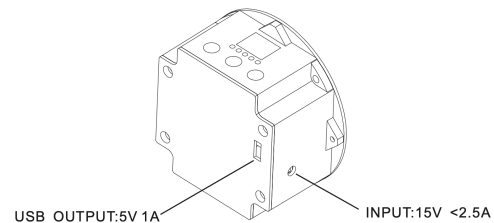

For more information, please visit our website at

www.thecabindepot.com