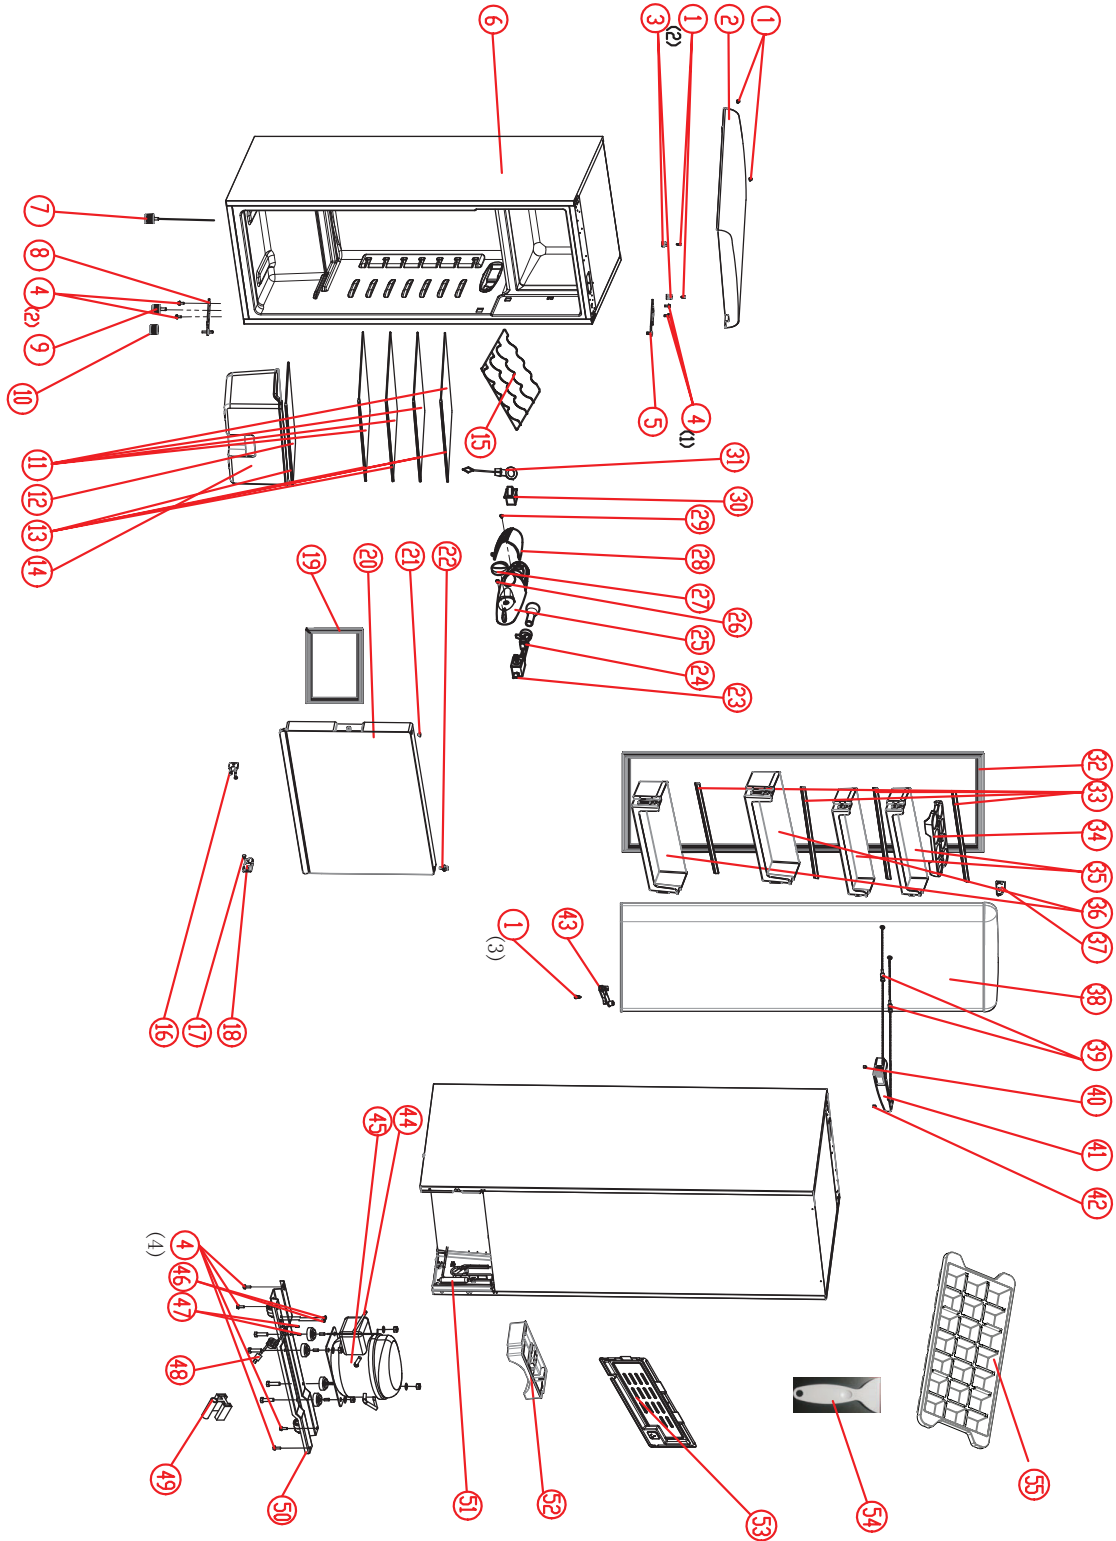

PARTS DIAGRAM & LIST

Please visit our website www.uniqueappliances.com to view a PDF version of the schematics which will allow you to zoom in & out

PARTS DIAGRAM & LIST

NO.	PART NUMBER	DESCRIPTION
1	UGP-BCD-230 S1	Screw ST4.2x16
2	UGP-BCD230-LH01-T	Top Cover Turquoise for UGP-230L Fridge
	UGP-BCD230-LH01-LG	Top Cover Light Green for UGP-230L Fridge
	UGP-BCD230-LH01-BP	Top Cover Bubblegum Pink for UGP-230L Fridge
	UGP-BCD230-LH01-W	Top Cover White for UGP-230L Fridge
	UGP-BCD230-LH01-B	Top Cover Black for UGP-230L Fridge
3	UGP-BCD230-02	Top Cover Holder for UGP-230L Fridge
4	UGP-BCD-T00-07	Flange screw M5x16
5	UGP-BCD230-01-00	Top Hinge for UGP-230L Fridge
6	N/A	
7	UGP-BCD-T00-05	Left Side Adjustable Foot for UGP_230L Fridge
8	UGP-BCD230-LH-00-02	Bottom Hinge for UGP-230L Fridge
9	UGP-BCD-T00-04	Right Side Adjustable Foot for UGP-230L Fridge
10	UGP-BCD-T00-04D	Hinge Mount Adjustable Foot for UGP-230L Fridge
11	UGP-BCD230-00-03	Glass Shelf with Ornament Strip(4 per unit) for UGP-230L Fridge
12	UGP-BCD230-00-05	Crisper Cover Glass with Ornament Strip for UGP-230L Fridge
13	N/A	
14	UGP-BCD230-130-03	Crisper for UGP-230L Fridge
15	UGP-BCD230-T00-17C	Wine Rack for UGP-230L Fridge
16	UGP-BCD230-19500-03	Freezer Door Stopper for UGP-230L Fridge
17	N/A	
18	UGP-BCD230-19500-02	Fixed Seat for UGP-230L Fridge
19	UGP-BCD230-1950001-03	Freezer Door Gasket for UGP-230L Fridge
20	UGP-BCD230-1950001-00	Freezer Door ASSY for UGP-230L Fridge
21	UGP-BCD230-1950001-04	Freezer Door Hole Cap for UGP-230L Fridge
22	UGP-BCD230-19500-01	Freezer Door Hinge for UGP-230L Fridge
23	UGP-BCD230-WD04-03A	Thermostat for UGP-230L Fridge
24	UGP-BCD230-WD00-09H	LED Lamp for UGP-230L Fridge
25	UGP-BCD230-T04-01C	Thermostat Shell for UGP-230L Fridge
26	UGP-BCD230-ST4220	Screw ST3.5x12
27	UGP-BCD230-T04-02	Thermostat Regulator Knob for UGP-230L Fridge
28	UGP-BCD230-T04-03	LED Lamp Cover for UGP-230L Fridge
29	UGP-BCD230-ST3X10	Screw ST3x10
30	UGP-BCD230-WD00-04A	Light Switch for UGP-230L Fridge
31	UGP-BCD230-T00-31	Drain Cleaning Tool for UGP-230L Fridge
32	UGP-BCD230-23506-05	Fridge Door Gasket for UGP-230L Fridge
33	N/A	
34	UGP-BCD230-10906-07	Egg Tray for UGP-230L Fridge
35	UGP-BCD230-06-06	Upper Balcony with Ornament Strip for UGP-230L Fridge
36	UGP-BCD230-06-07	Lower Balcony with Ornament Strip for UGP-230L Fridge
37	UGP-BCD230-213LH-03-05T	Top Hinge Cover Turquoise for UGP-230L Fridge
	UGP-BCD230-213LH-03-05LG	Top Hinge Cover Light Green for UGP-230L Fridge
	UGP-BCD230-213LH-03-05BP	Top Hinge Cover Bubblegum Pink for UGP-230L Fridge
	UGP-BCD230-213LH-03-05W	Top Hinge Cover White for UGP-230L Fridge
	UGP-BCD230-213LH-03-05B	Top Hinge Cover Black for UGP-230L Fridge